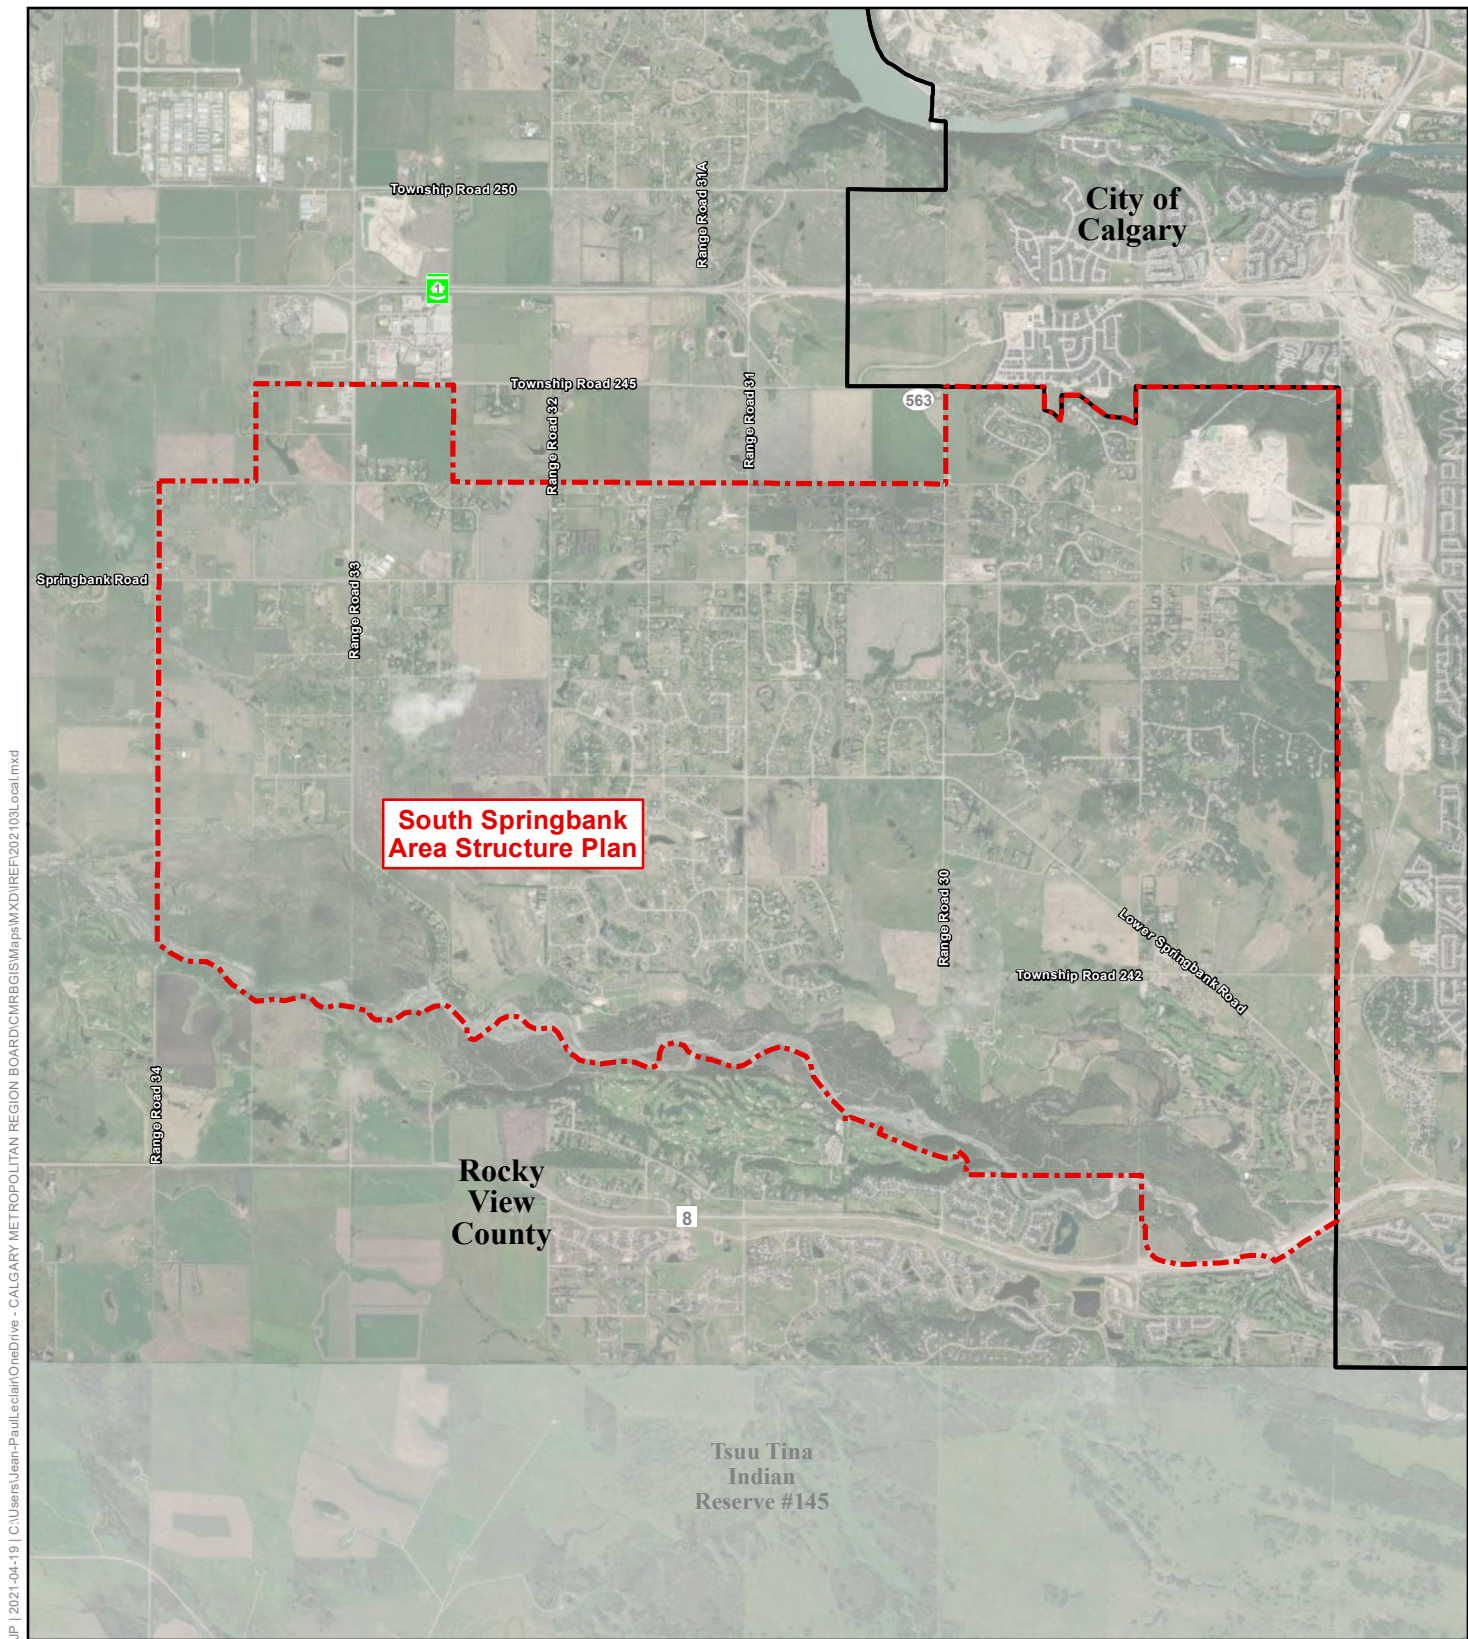

J:\2021-04-19 | C:\Users\jean-paul\LocalOneDrive - CALGARY METROPOLITAN REGION BOARD\CMRBGIS\Maps\WXDIREF\202103\Local.mxd

South Springbank Area Structure Plan

CMRB Municipality

Calgary Metropolitan Region Board

South Springbank Area Structure Plan
Rocky View County

2021-03

Local Context

Interim Regional Evaluation Framework

Data Sources: AltaLIS, ESRI
Map Created: 2021-04-19