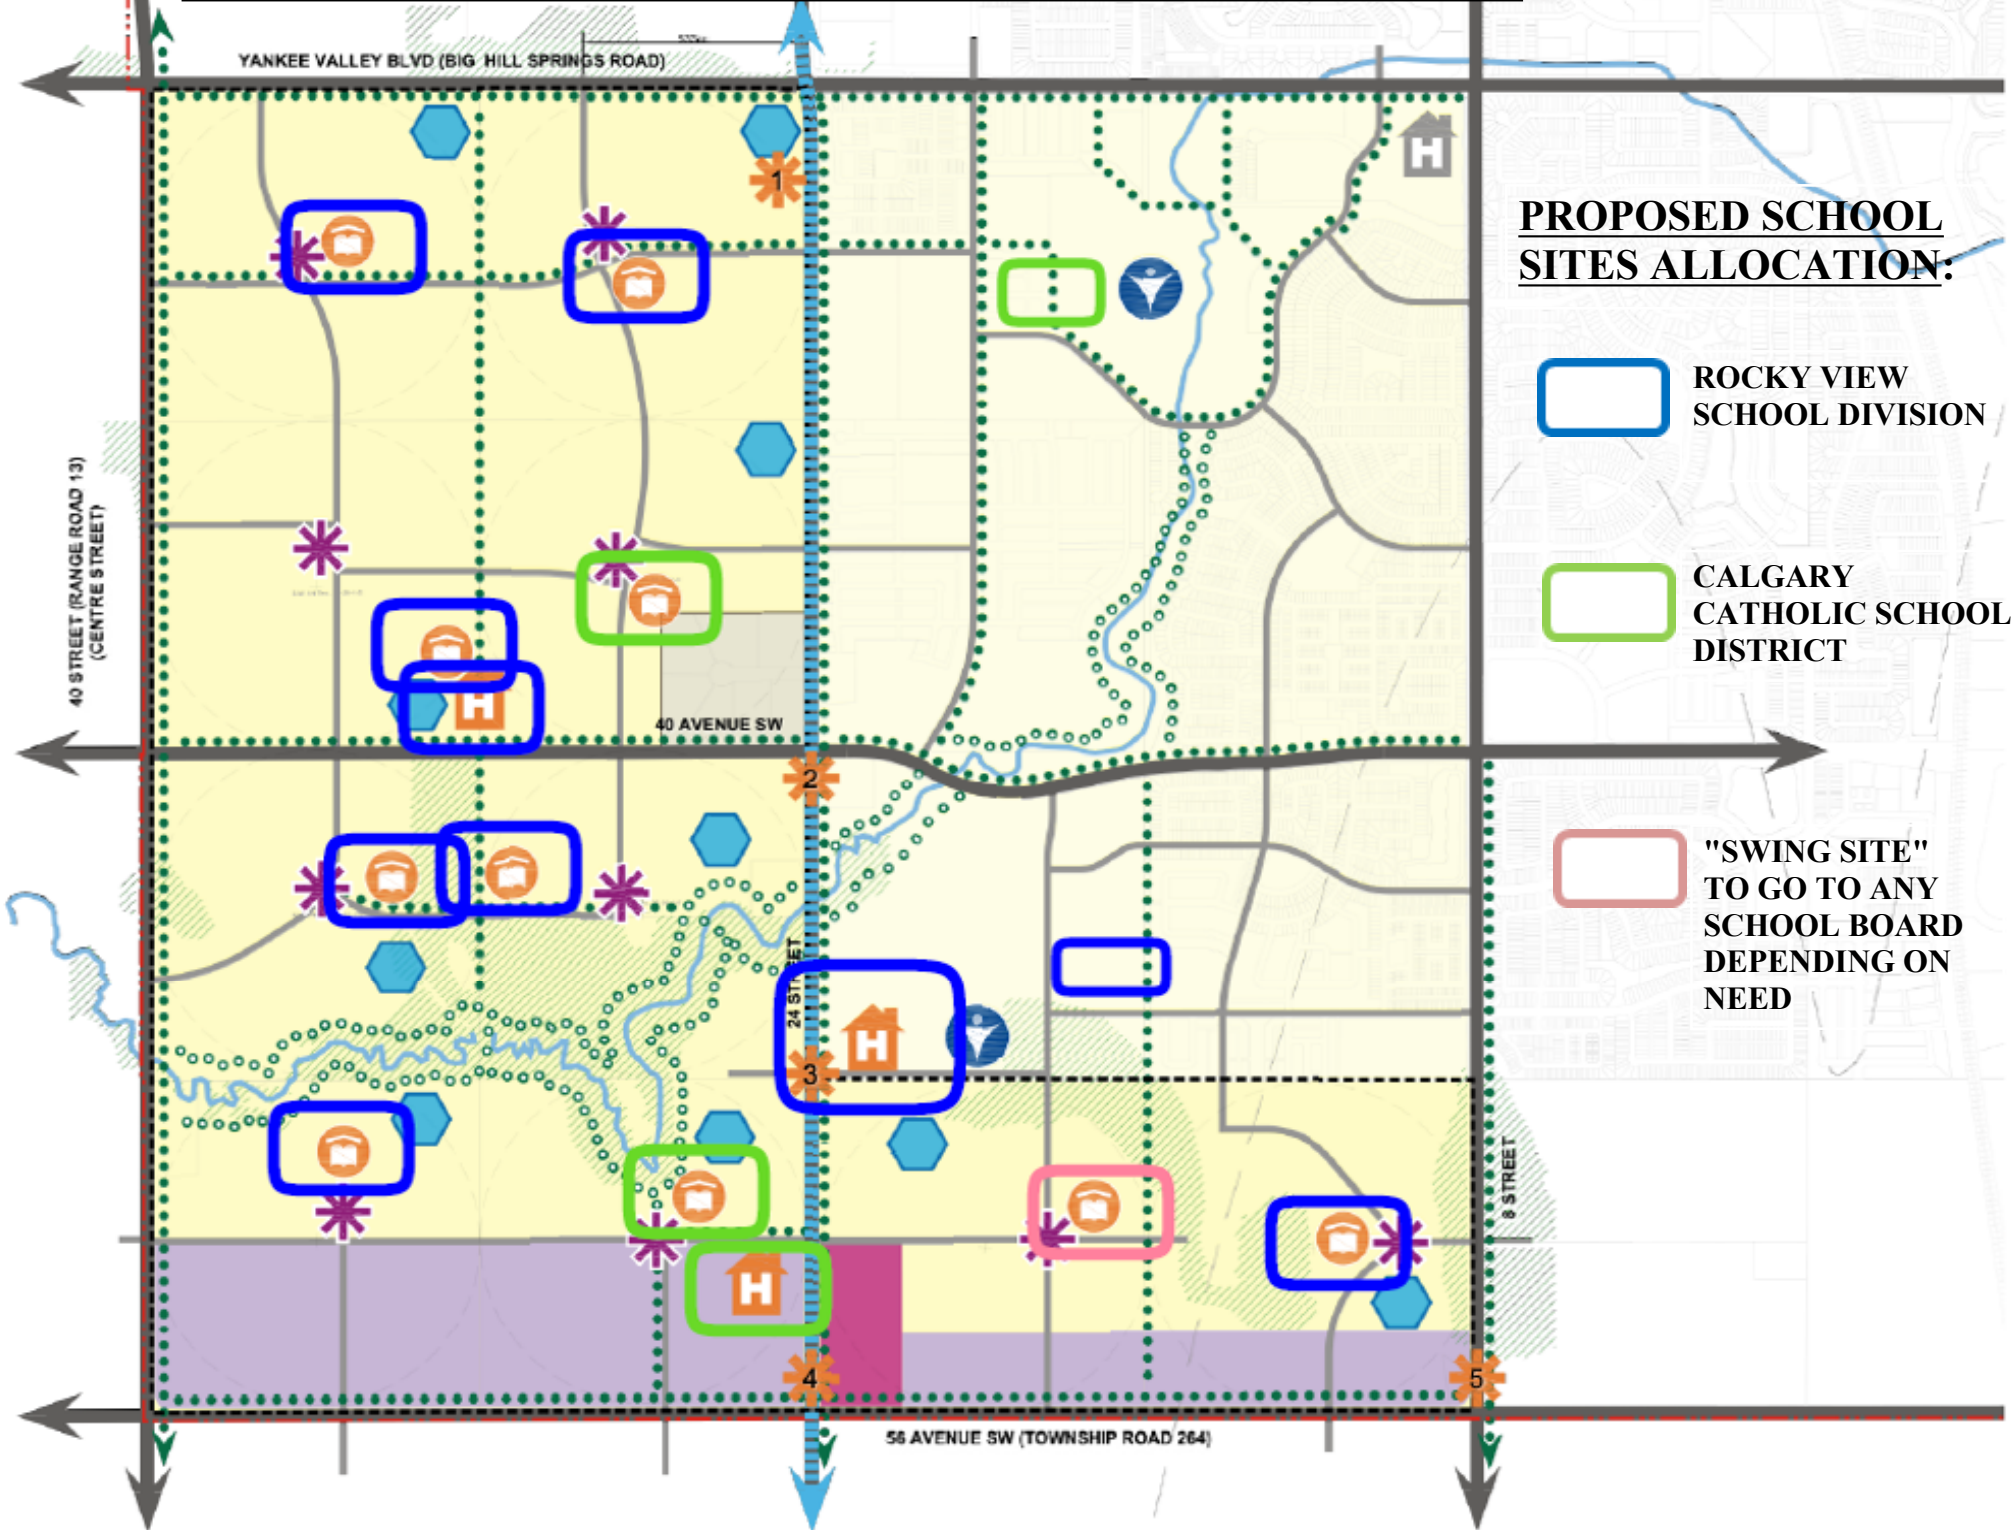

# ATTACHMENT 5: LAC SCHOOL SITES ALLOCATION MAP

## PROPOSED SCHOOL SITES ALLOCATION:

-  ROCKY VIEW SCHOOL DIVISION
-  CALGARY CATHOLIC SCHOOL DISTRICT
-  "SWING SITE" TO GO TO ANY SCHOOL BOARD DEPENDING ON NEED