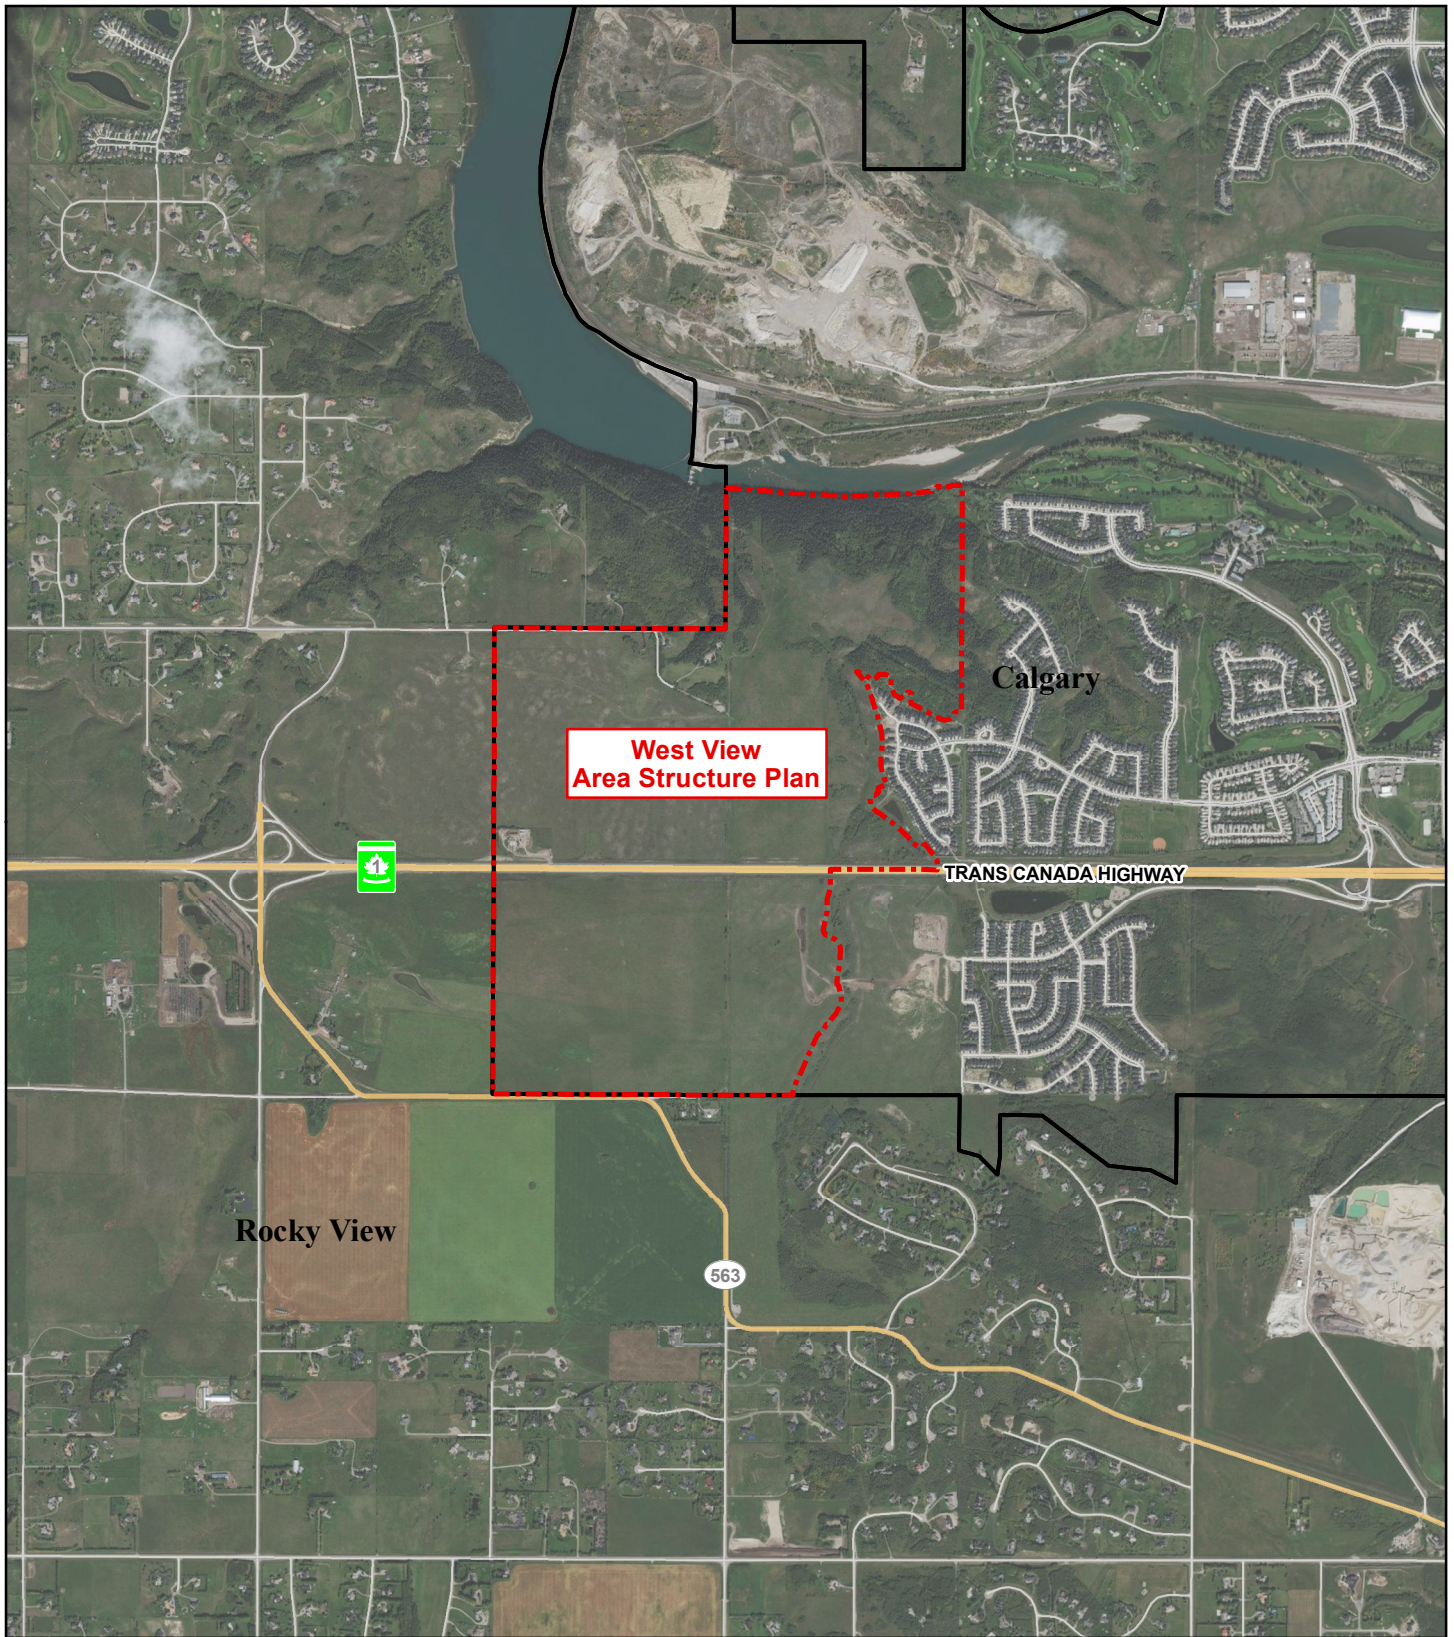

J:\2019-12-18 | C:\Users\Jean-Paul\LocalOneDrive - CALGARY METROPOLITAN REGION BOARD\CMRB\GIS\Maps\IXDIR\REF2019071.local.mxd

- West View Area Structure Plan
- CMRB Municipality

West View Area Structure Plan
City of Calgary
IREF 2019-07
Local Context
Interim Regional Evaluation Framework

Data Sources: AltaLIS, ESRI
Map Created: 2019-12-18