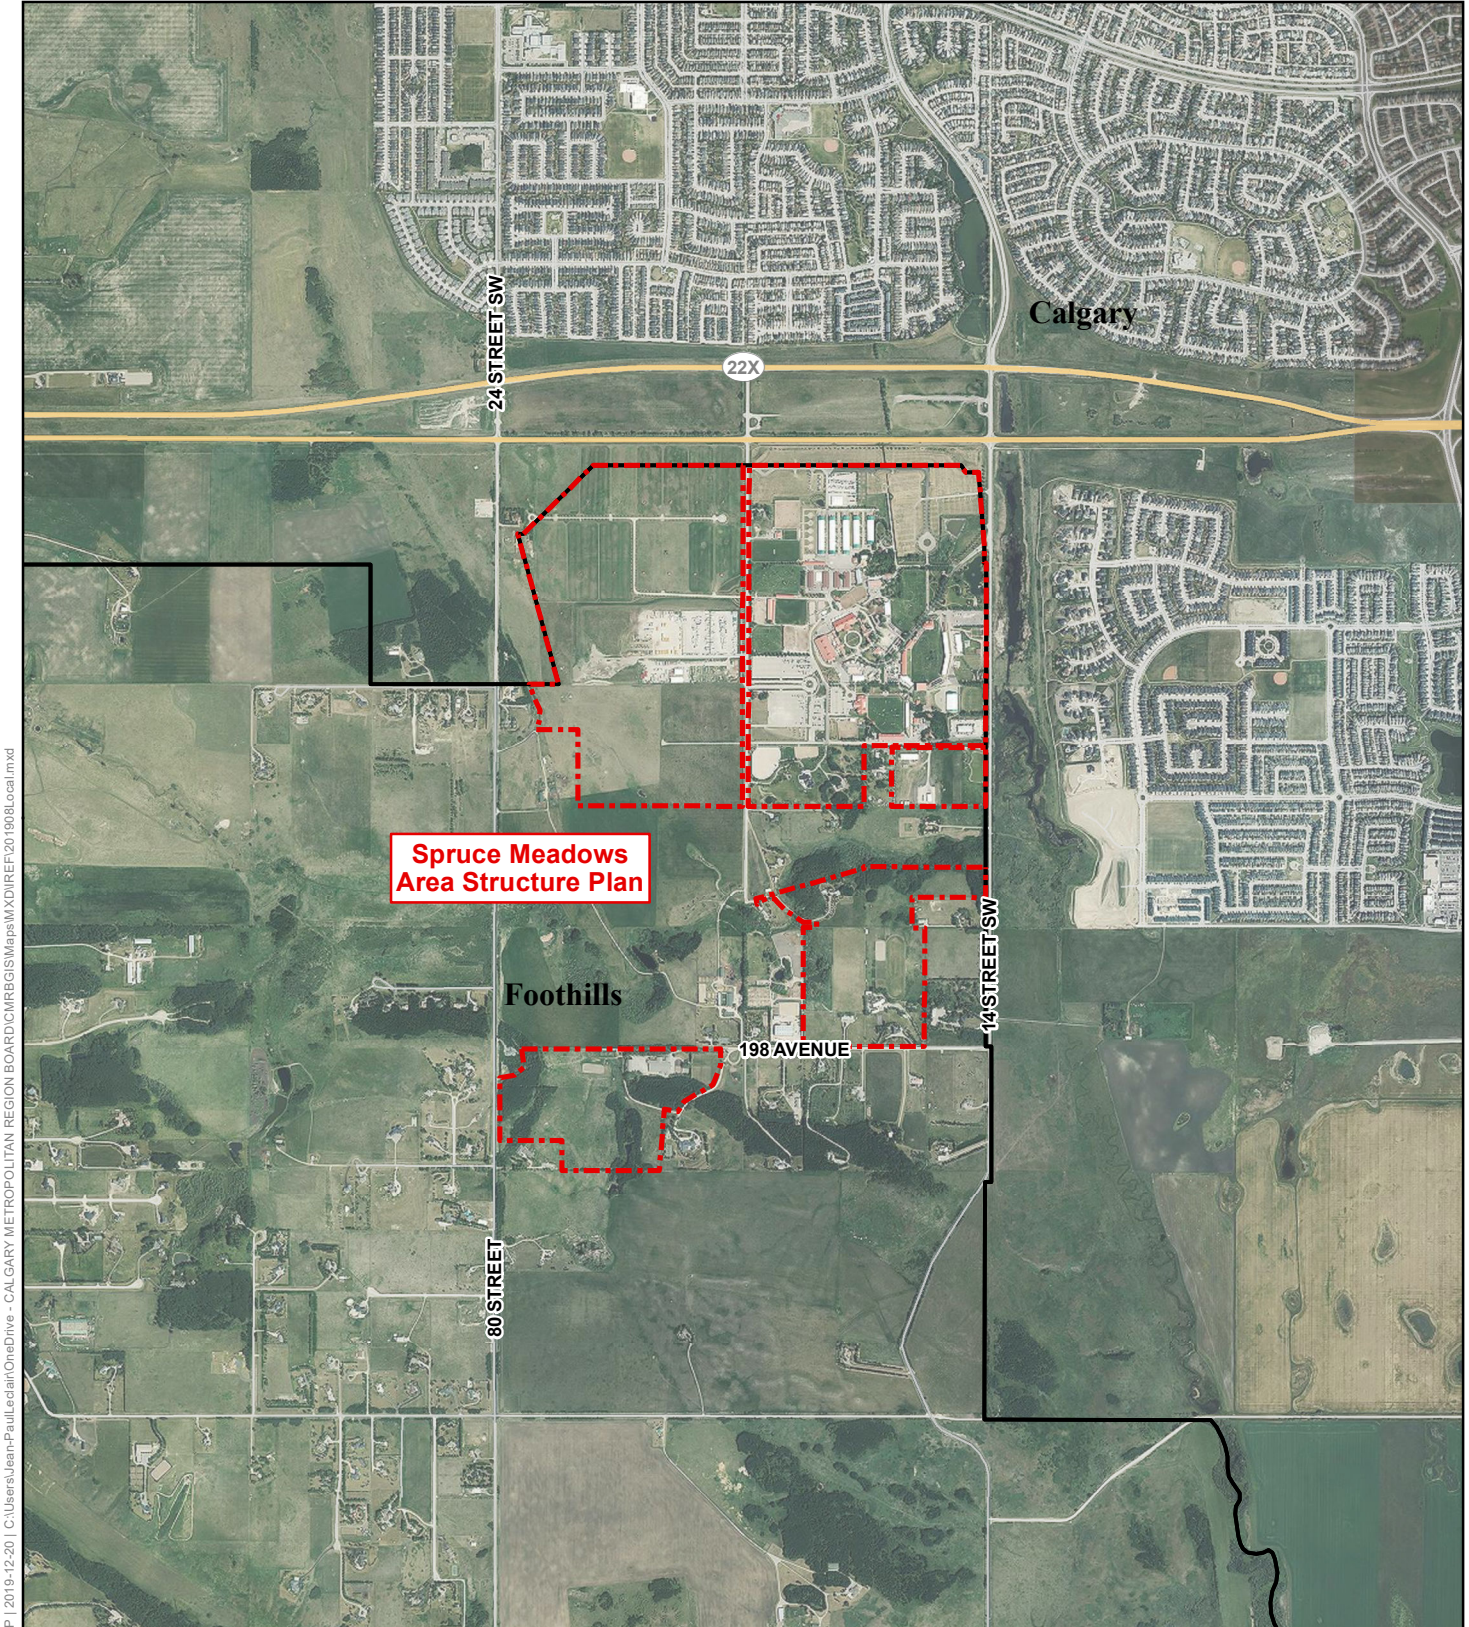

- Spruce Meadows Area Structure Plan
- CMRB Municipality

Calgary Metropolitan Region Board
Spruce Meadows Area Structure Plan
Foothills County
IREF 2019-08
Local Context
Interim Regional Evaluation Framework