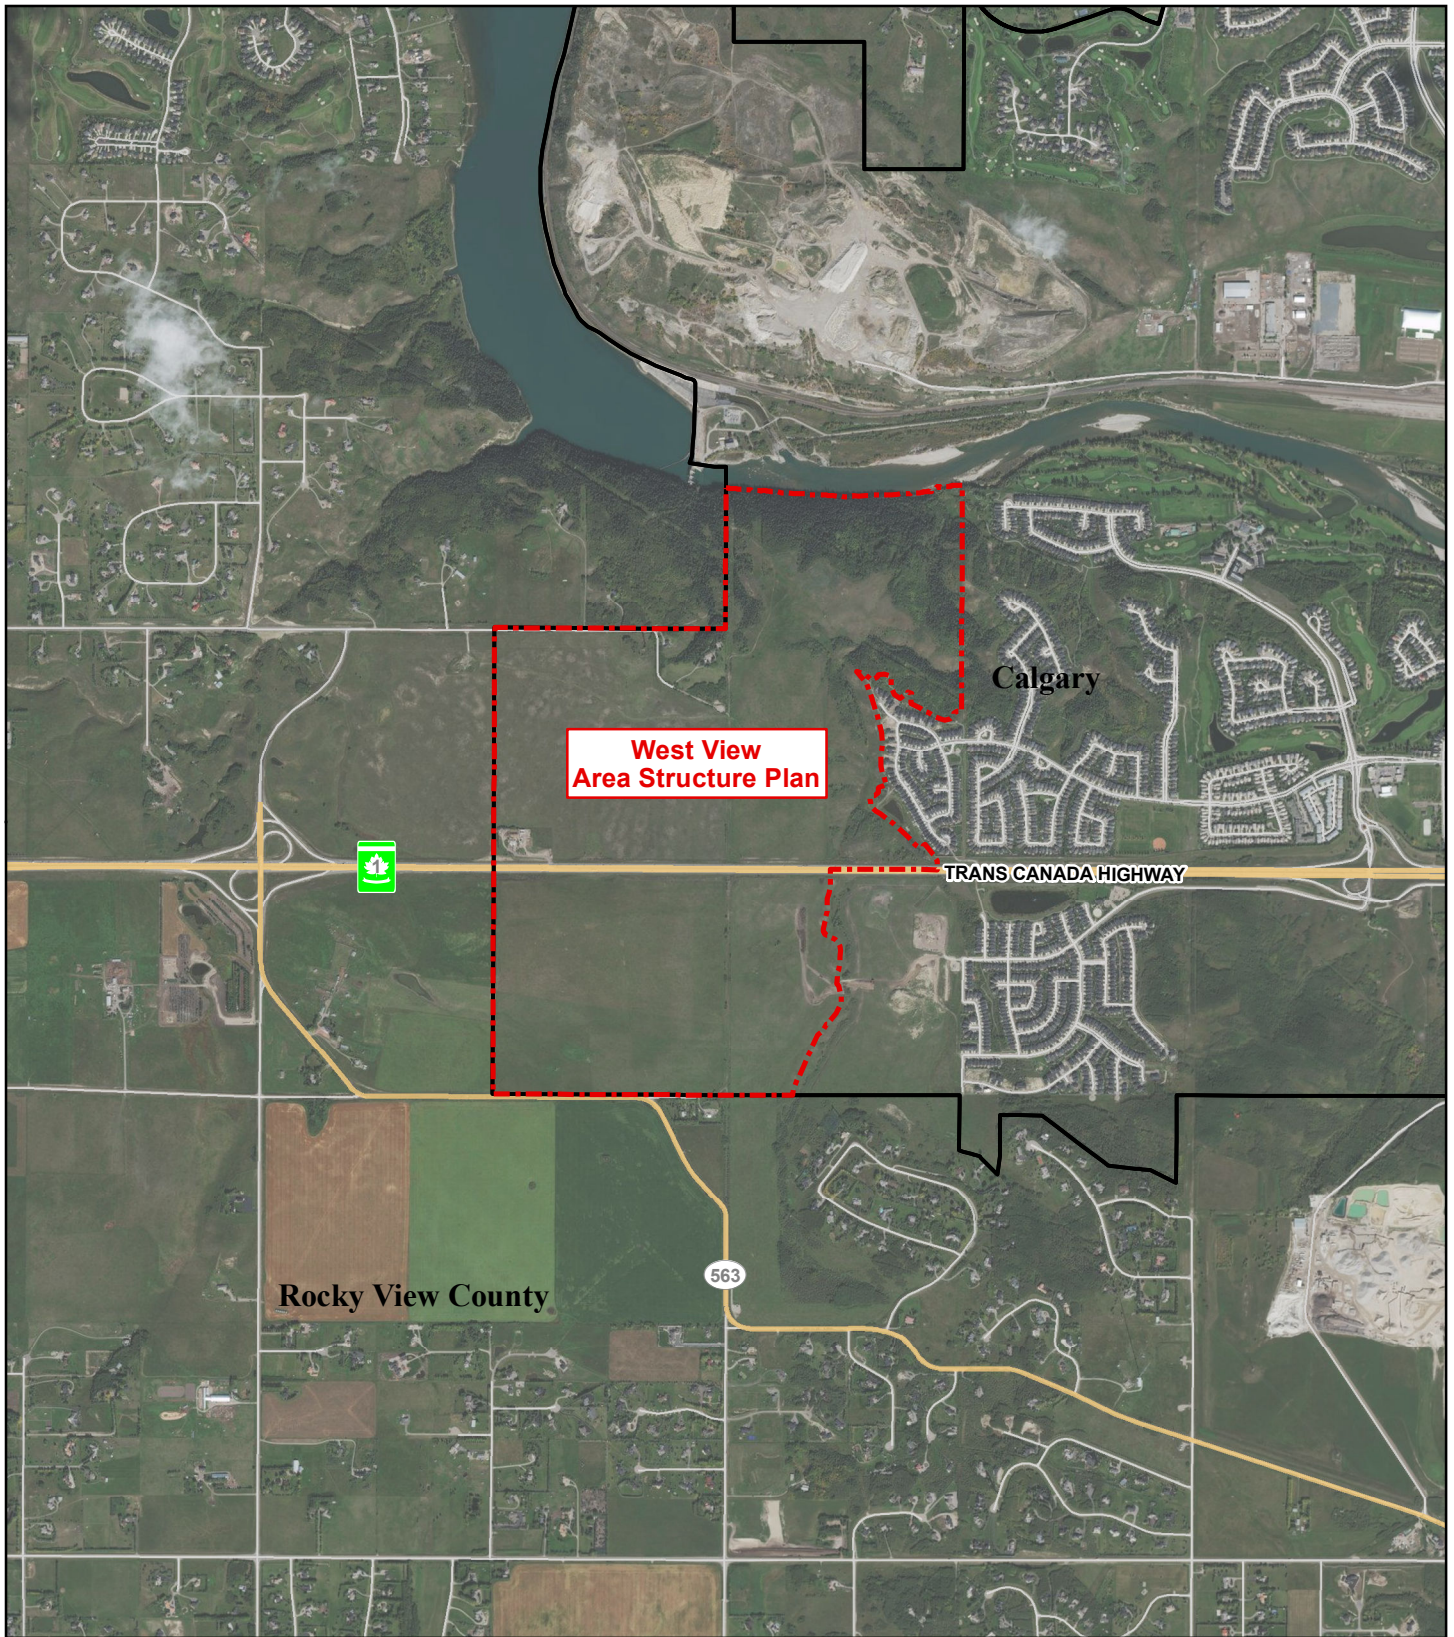

J:\2019-08-06 | C:\Users\Jean-Paul\OneDrive - CALGARY METROPOLITAN REGION BOARD\CMRB\GIS\Maps\IXDIR\REF201904\local.mxd

- West View Area Structure Plan
- CMRB Municipality

West View Area Structure Plan
City of Calgary
IREF 2019-04
Local Context
Interim Regional Evaluation Framework

Data Sources: AltaLIS, ESRI
Map Created: 2019-08-06