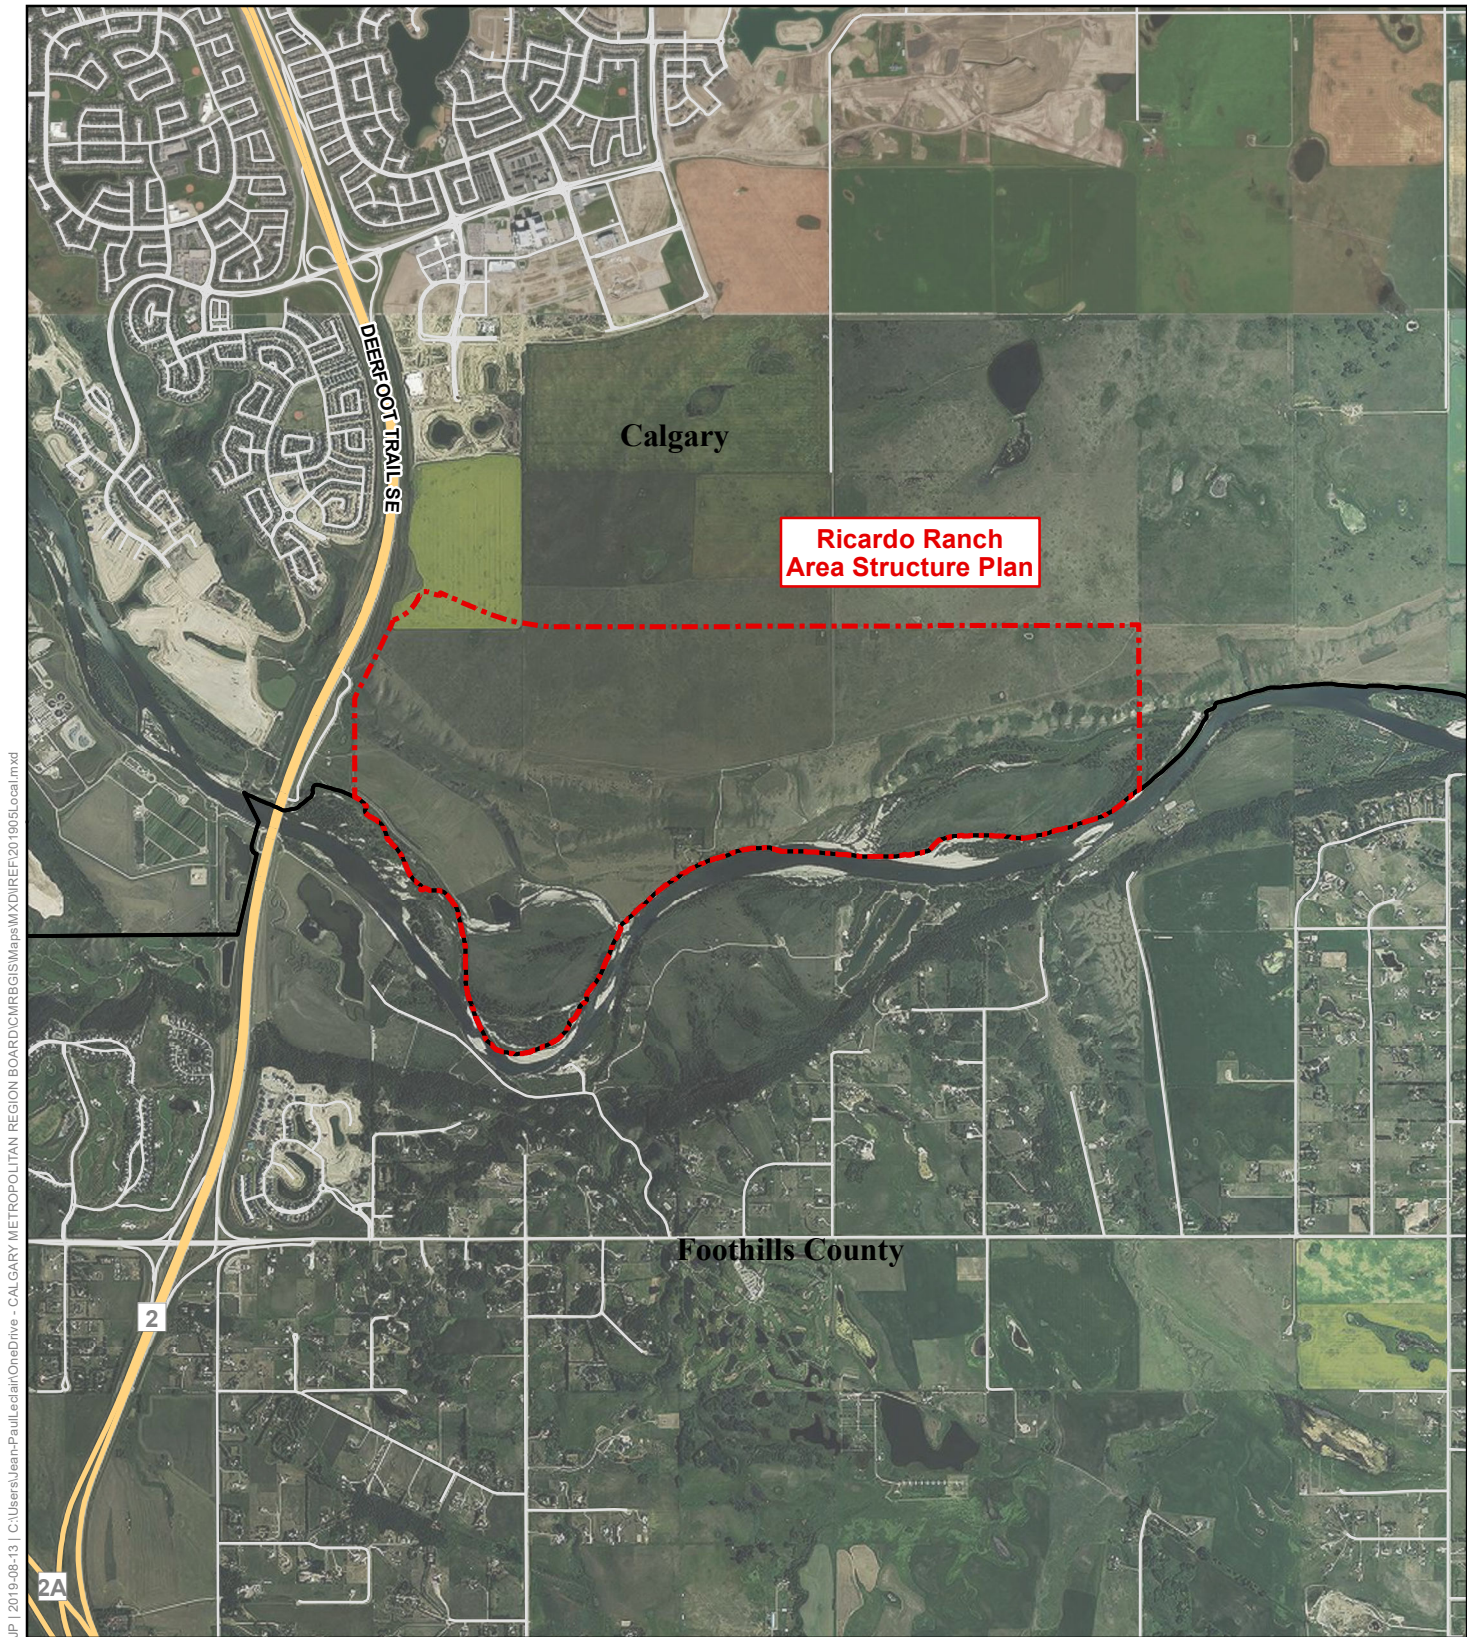

J:\2019-08-13 | C:\Users\Jean-Paul\LocalOneDrive - CALGARY METROPOLITAN REGION BOARD\CMRB\GIS\Maps\IXD\REF\201905\local.mxd

- Ricardo Ranch Area Structure Plan
- CMRB Municipality

Ricardo Ranch Area Structure Plan
City of Calgary
IREF 2019-05
Local Context
Interim Regional Evaluation Framework