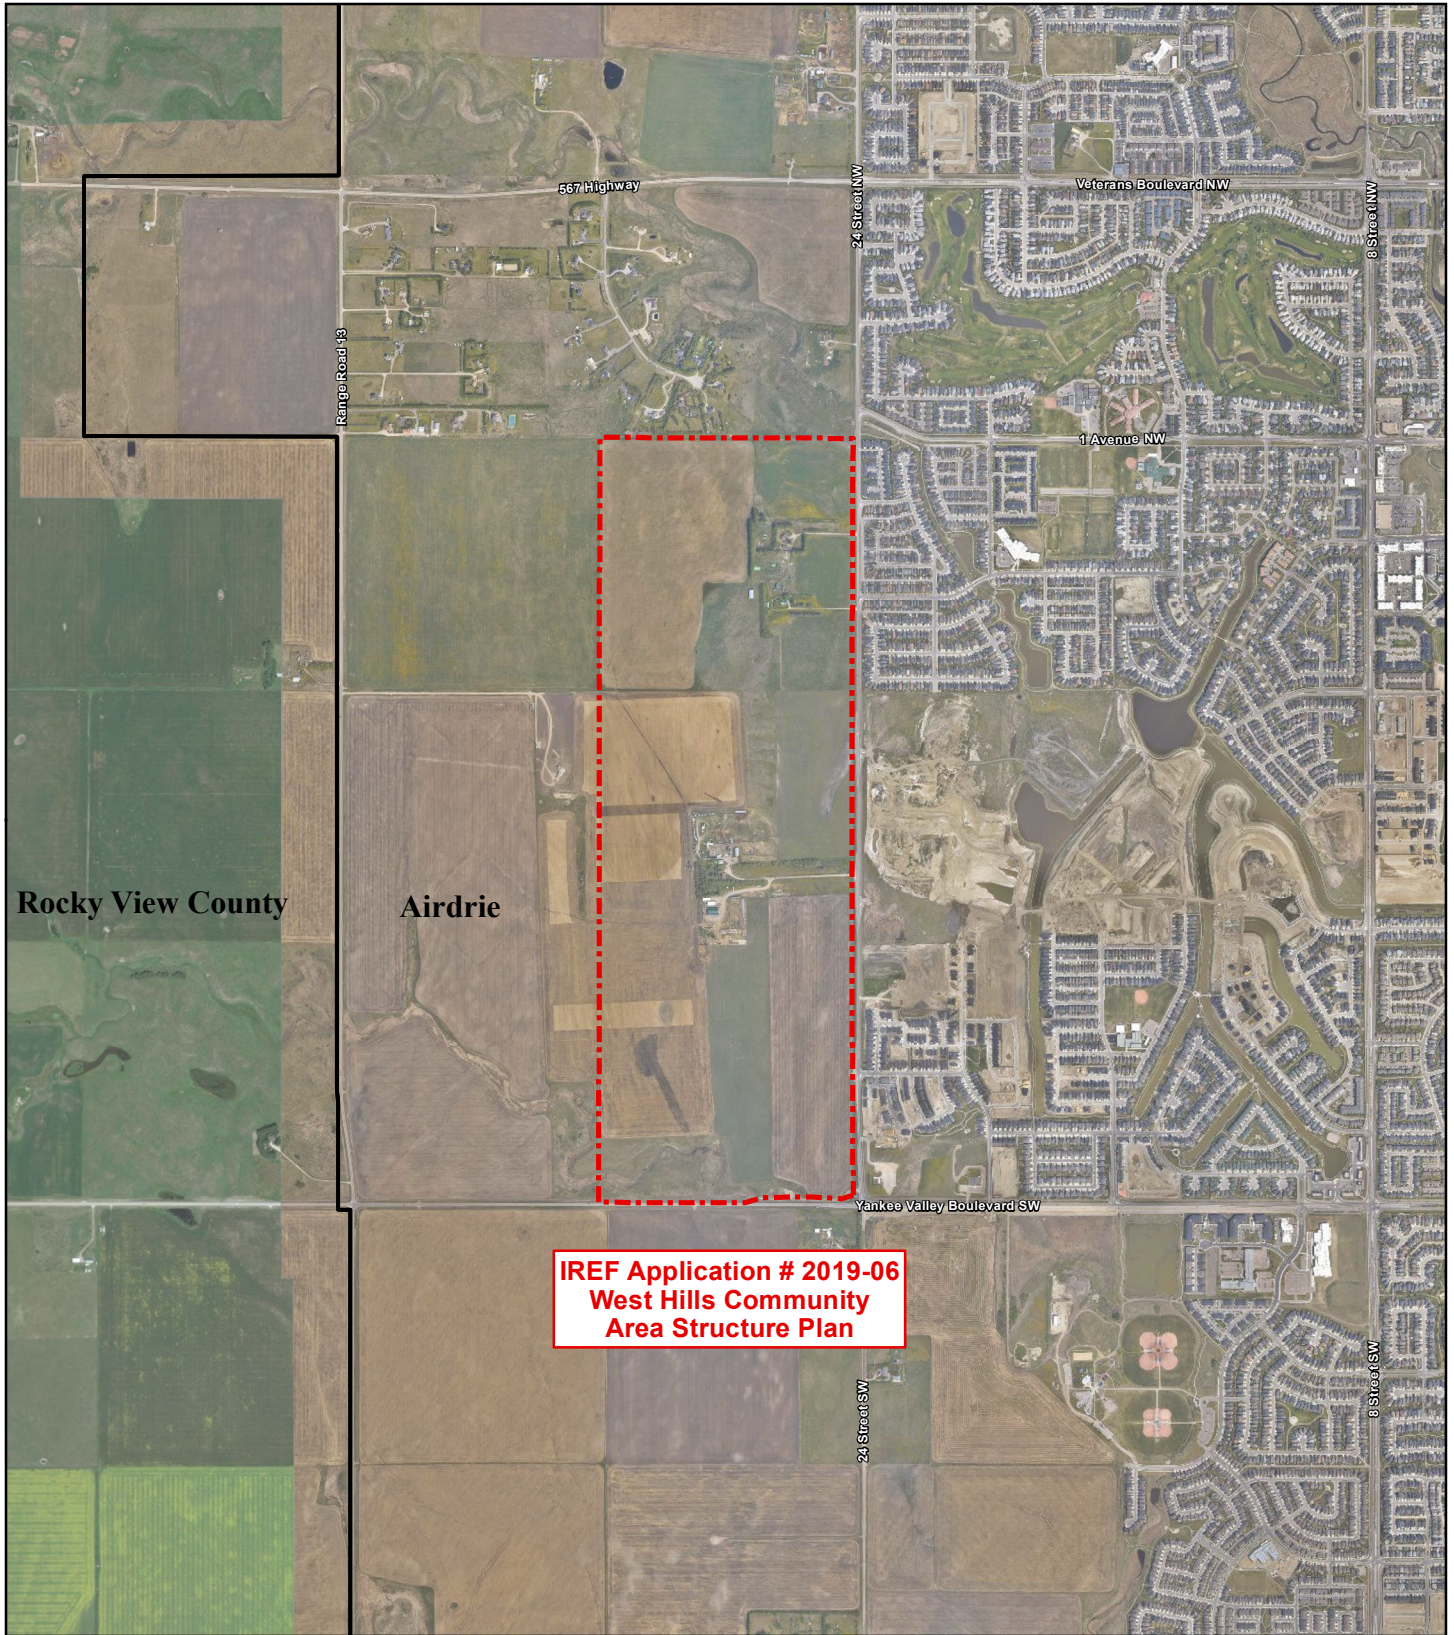

J:\2019-10-15\1 C:\Users\jean-paul\LocalOneDrive - CALGARY METROPOLITAN REGION BOARD\CMRBGIS\Maps\MXD\IREF\201906\Local.mxd

IREF Application # 2019-06
West Hills Community
Area Structure Plan

West Hills Community Area Structure

CMRB Municipality

Calgary Metropolitan
Region Board

West Hills Community Area Structure Plan
City of Airdrie
IREF 2019-06
Regional Context
Interim Regional Evaluation Framework

Data Sources: AltaLIS, ESRI
Map Created: 2019-10-15