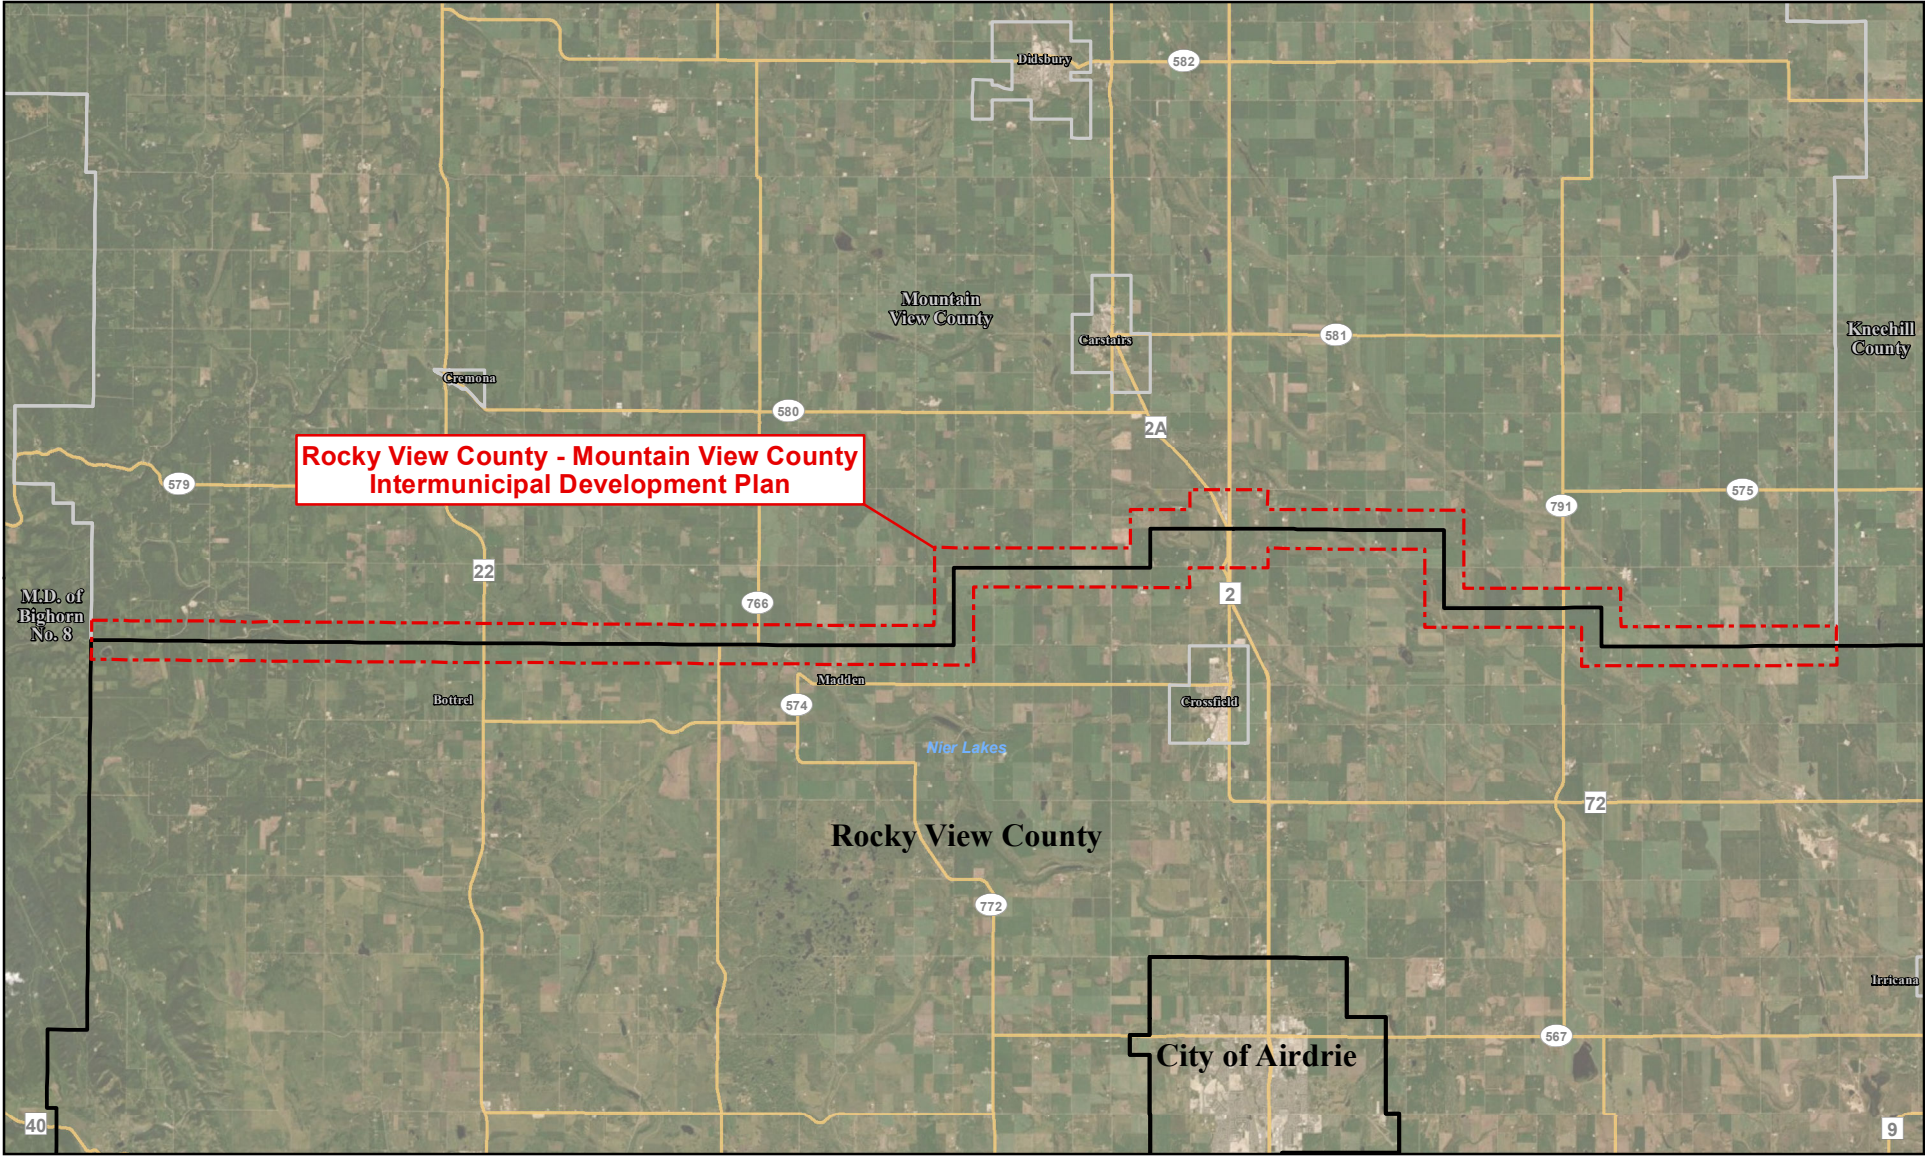

Rocky View County - Mountain View County IDP

CMRB Municipality

Data Sources: AltaLIS, ESRI
Map Created: 2020-01-14

Rocky View County - Mountain View County IDP

Rocky View County

IREF 2020-01

Local Context

Interim Regional Evaluation Framework