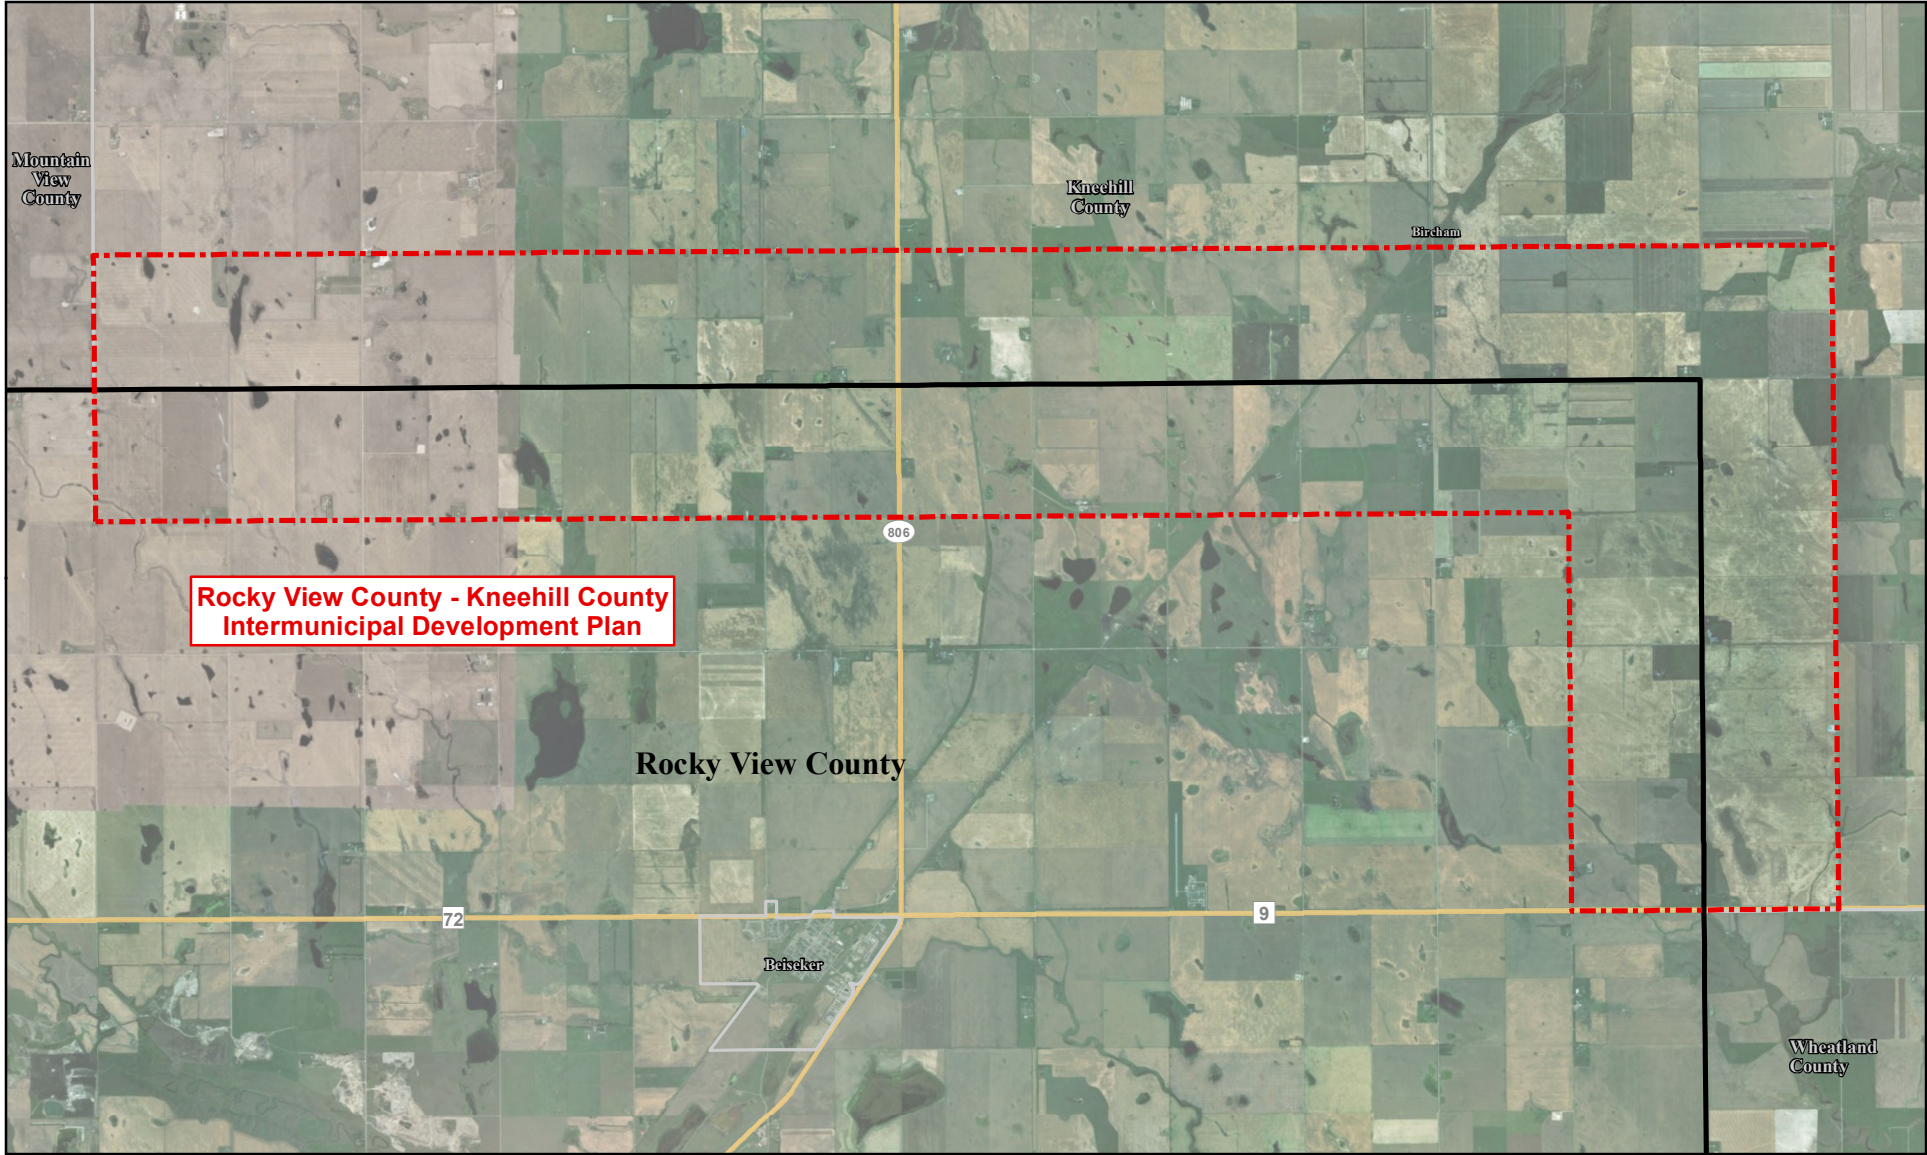

J:\2020-01-20\1 C:\Users\Jean-Paul\Local\OneDrive - CALGARY METROPOLITAN REGION BOARD\CMRB\GIS\Maps\IXDIR\REF\2020\02\local.mxd

**Rocky View County - Kneehill County
Intermunicipal Development Plan**

Rocky View County

Beiseker

Bircham

**Wheatland
County**

Rocky View County - Kneehill County IDP

CMRB Municipality

Rocky View County - Kneehill County IDP

Rocky View County

IREF 2020-02

Local Context

Interim Regional Evaluation Framework

Data Sources: AltaLIS, ESRI
Map Created: 2020-01-20