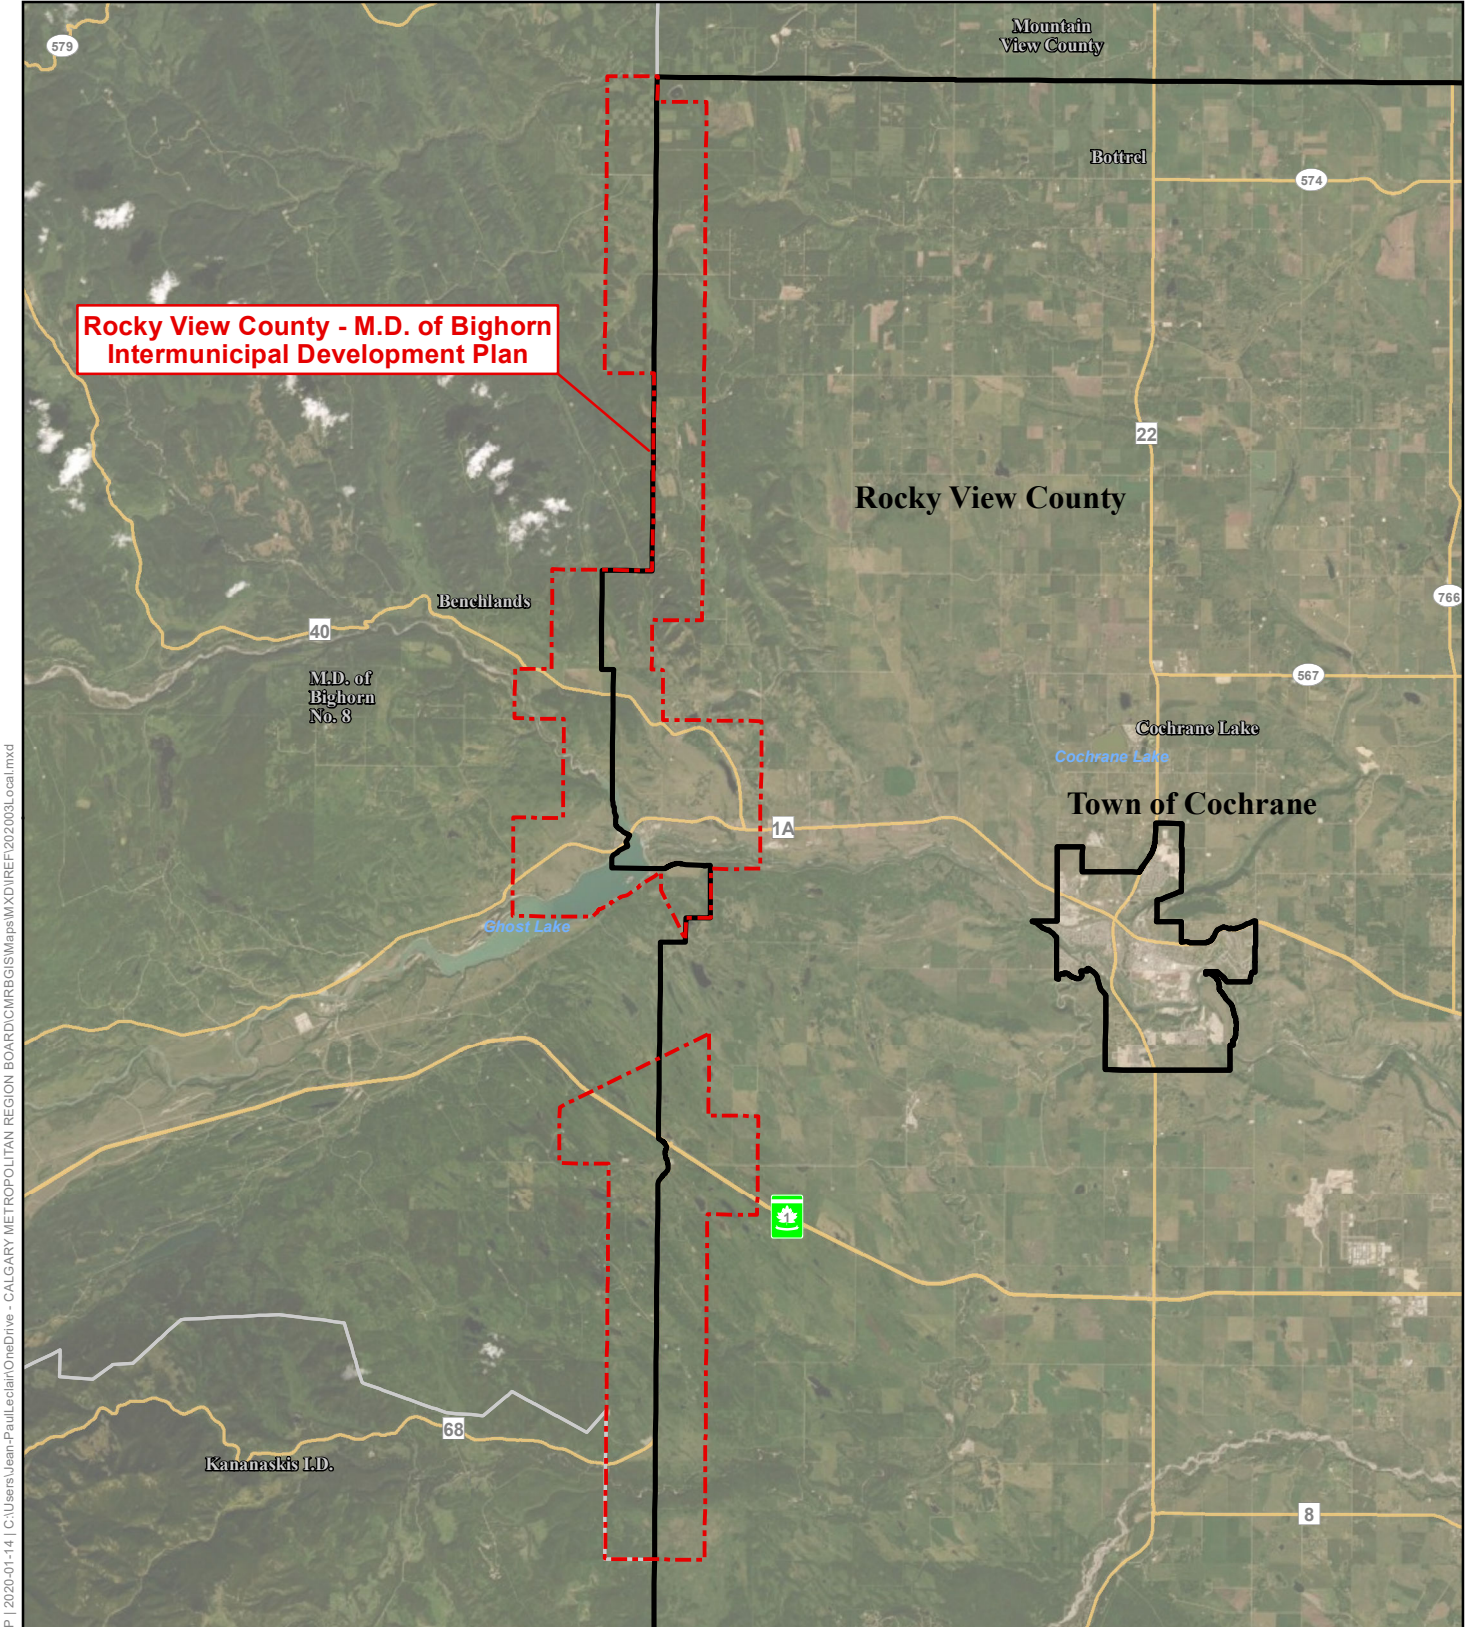

- Rocky View County - M.D. of Bighorn IDP
- CMRB Municipality

Rocky View County - M.D. of Bighorn IDP
Rocky View County
IREF 2020-03
Local Context
Interim Regional Evaluation Framework