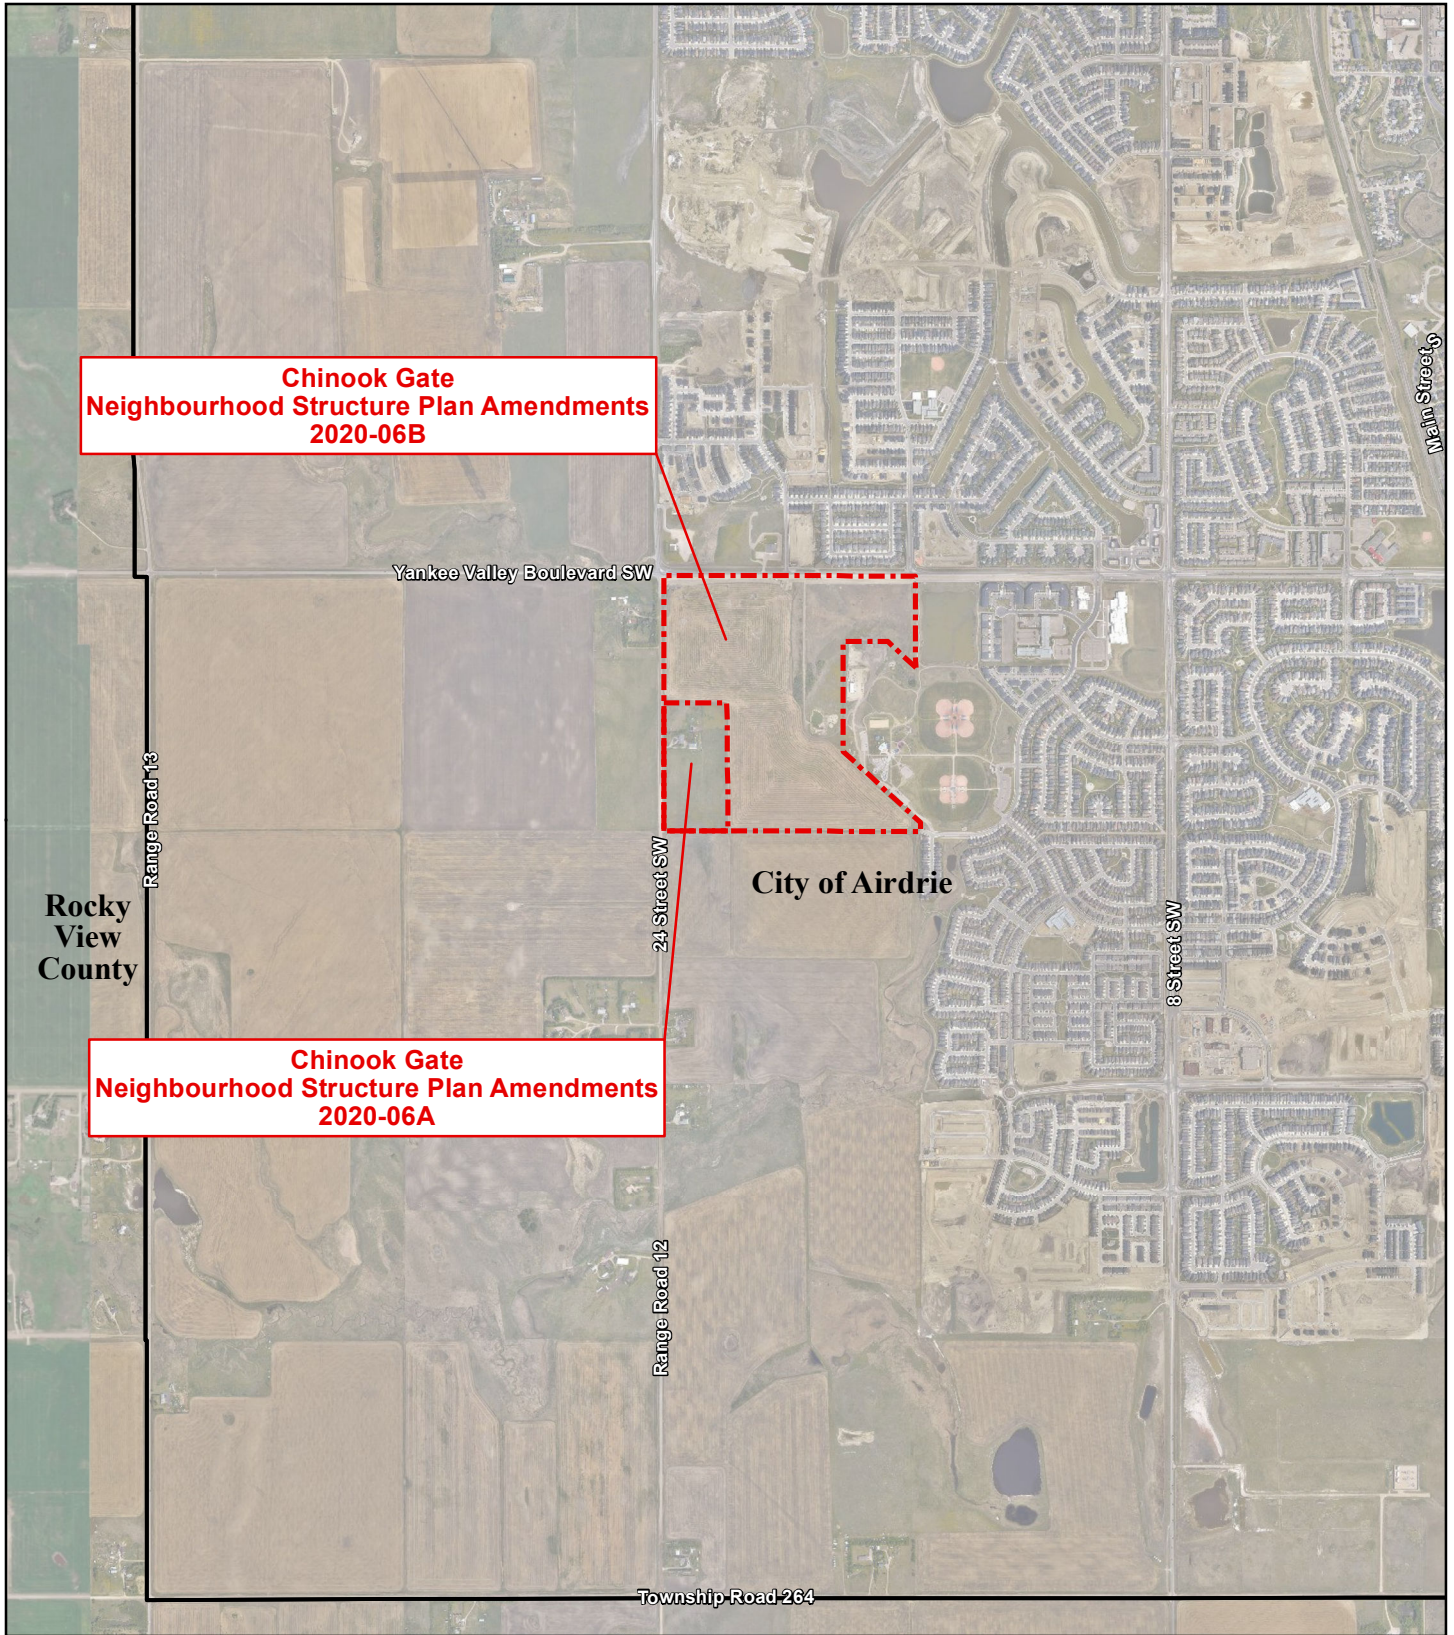

J:\2020-05-05\Jean-Paul\calair\OneDrive - CALGARY METROPOLITAN REGION BOARD\CMRB\GIS\Map\IXD\REF\202006\Local.mxd

Chinook Gate Neighbourhood Structure Plan Amendments

CMRB Municipality

Calgary Metropolitan Region Board

Chinook Gate Neighbourhood Structure Plan Amendments
City of Airdrie

2020-06A&B

Local Context

Interim Regional Evaluation Framework

Data Sources: AltaLIS, ESRI
Map Created: 2020-05-05