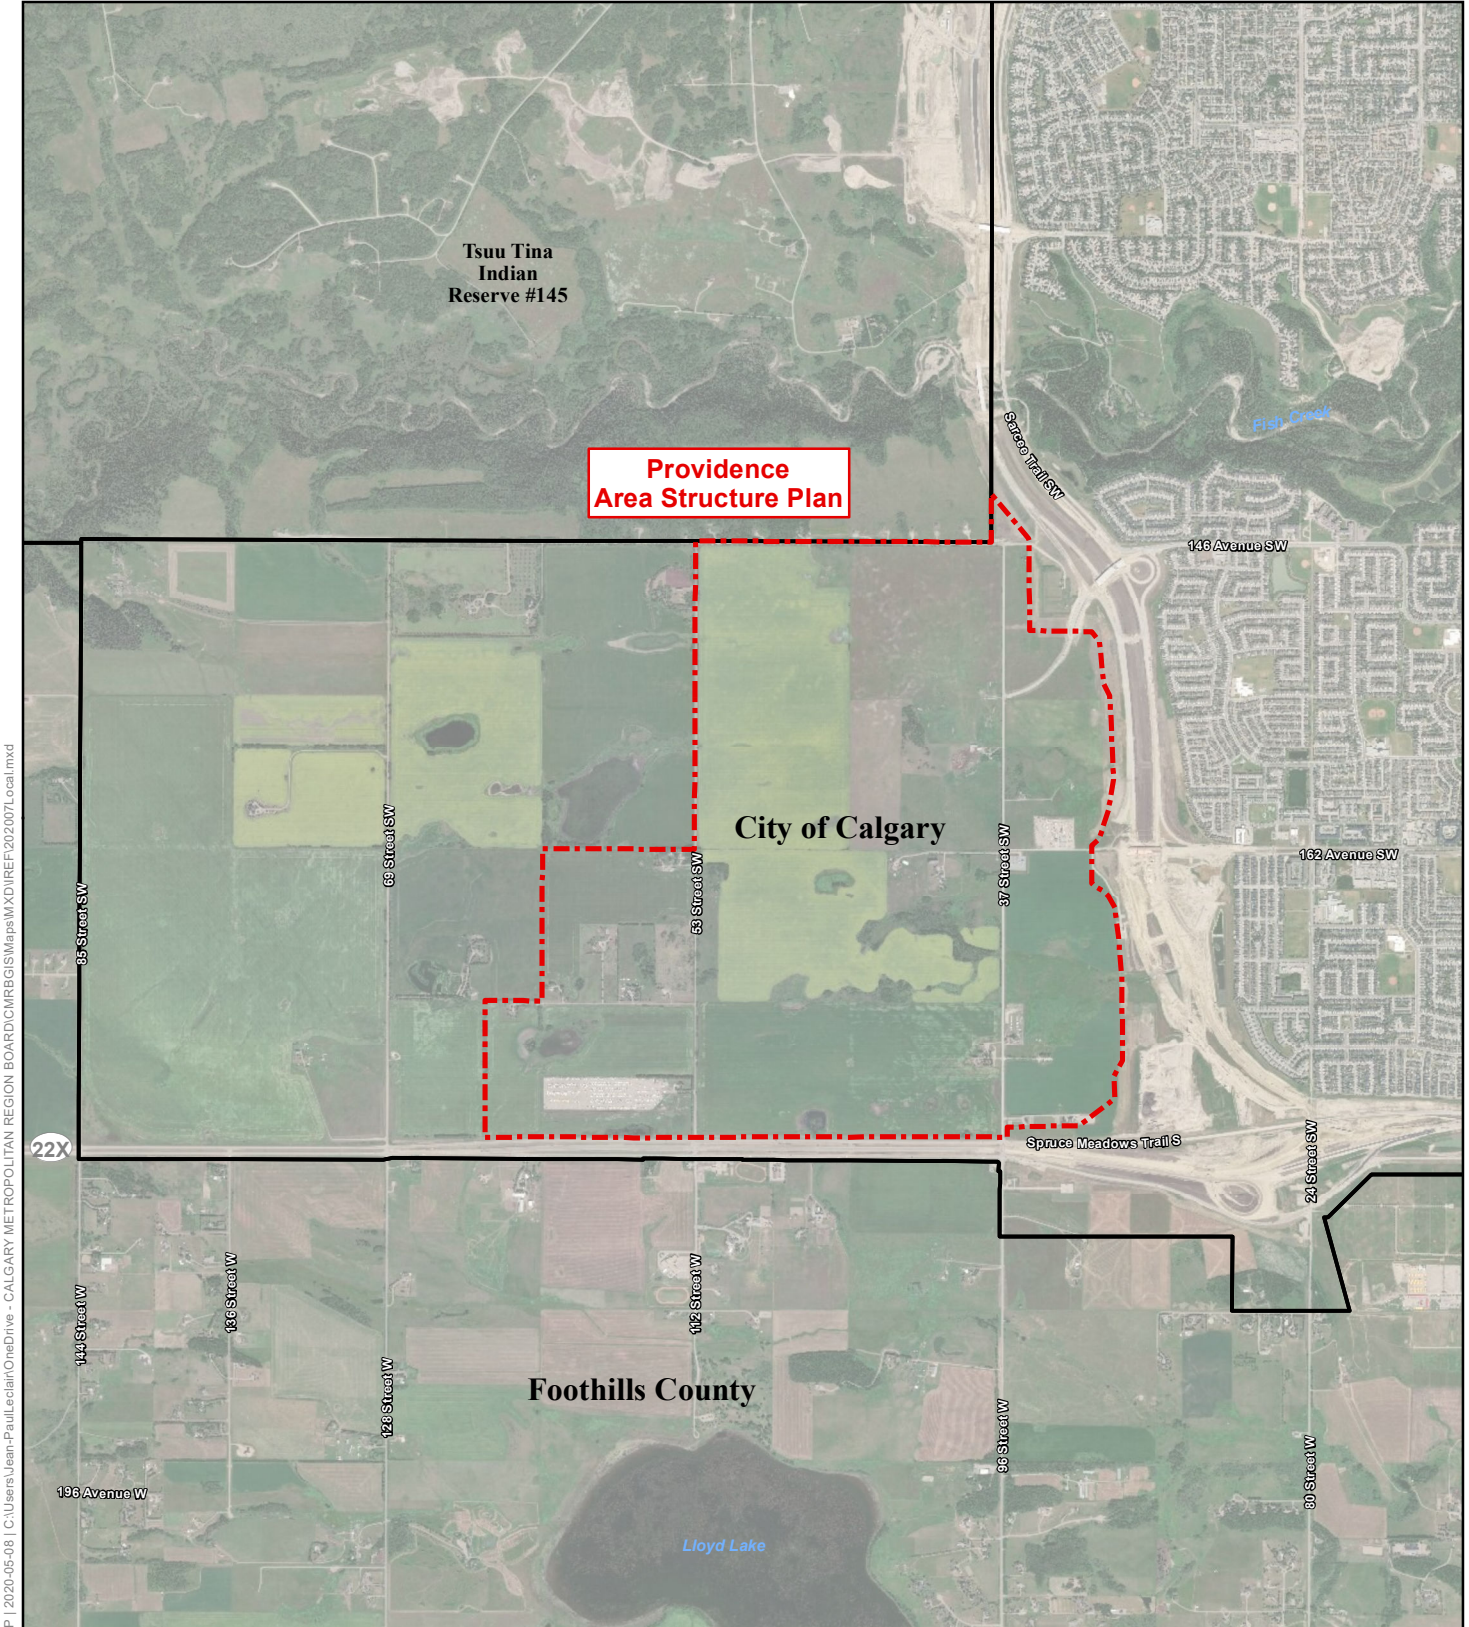

**Providence
Area Structure Plan**

City of Calgary

Foothills County

Plan

CMRB Municipality

**Providence Area Structure Plan
City of Calgary**

2020-07

Local Context

Interim Regional Evaluation Framework

Data Sources: AltaLIS, ESRI
Map Created: 2020-05-08