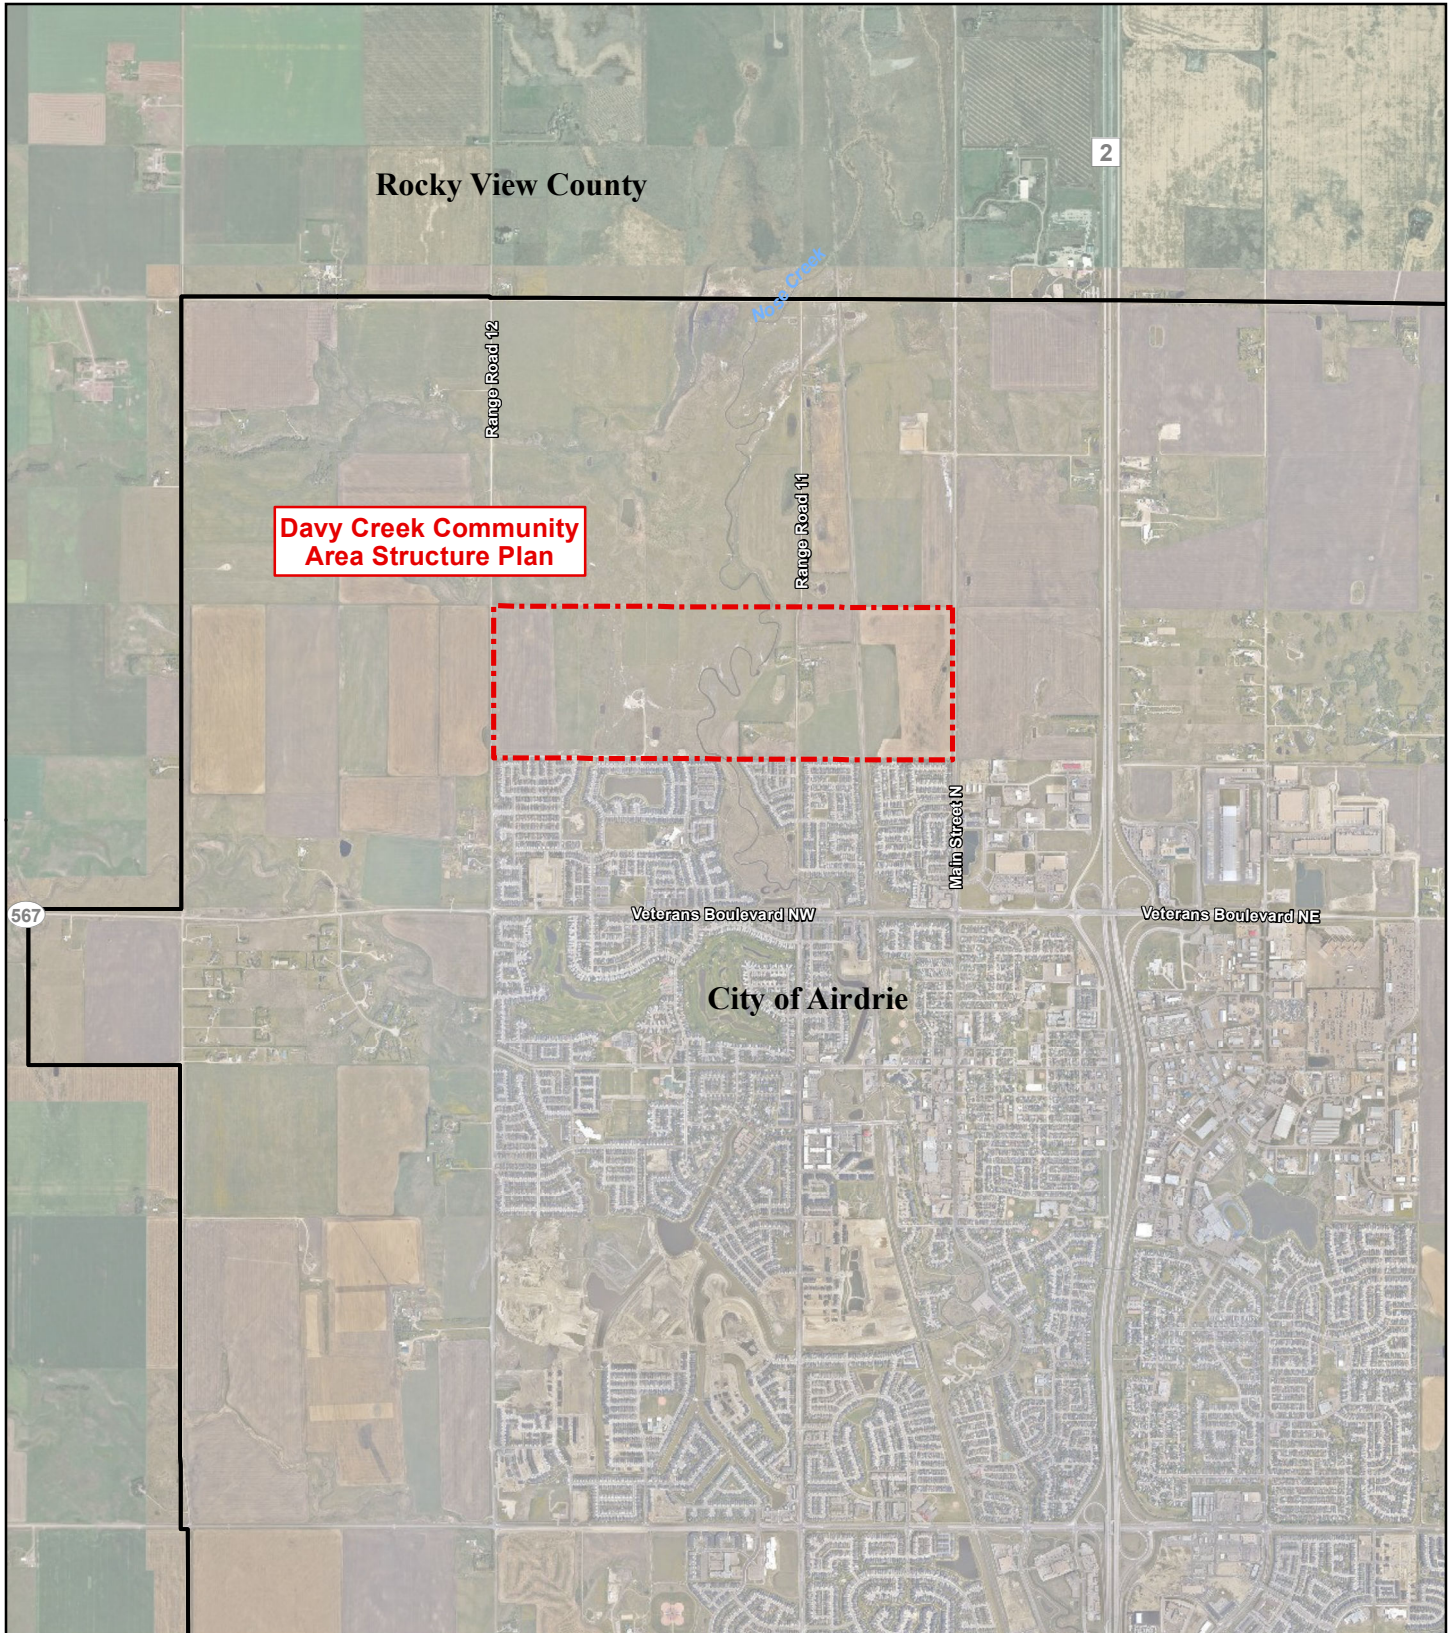

J:\2020-05-21\1 C:\Users\jean-paul\LocalOneDrive - CALGARY METROPOLITAN REGION BOARD\CMRBGIS\Map\IXD\REF\202008Local.mxd

Davy Creek Community Area Structure Plan

CMRB Municipality

Calgary Metropolitan Region Board

Davy Creek Community Area Structure Plan
Town of Airdrie

2020-08

Local Context

Interim Regional Evaluation Framework

Data Sources: AltaLIS, ESRI
Map Created: 2020-05-21