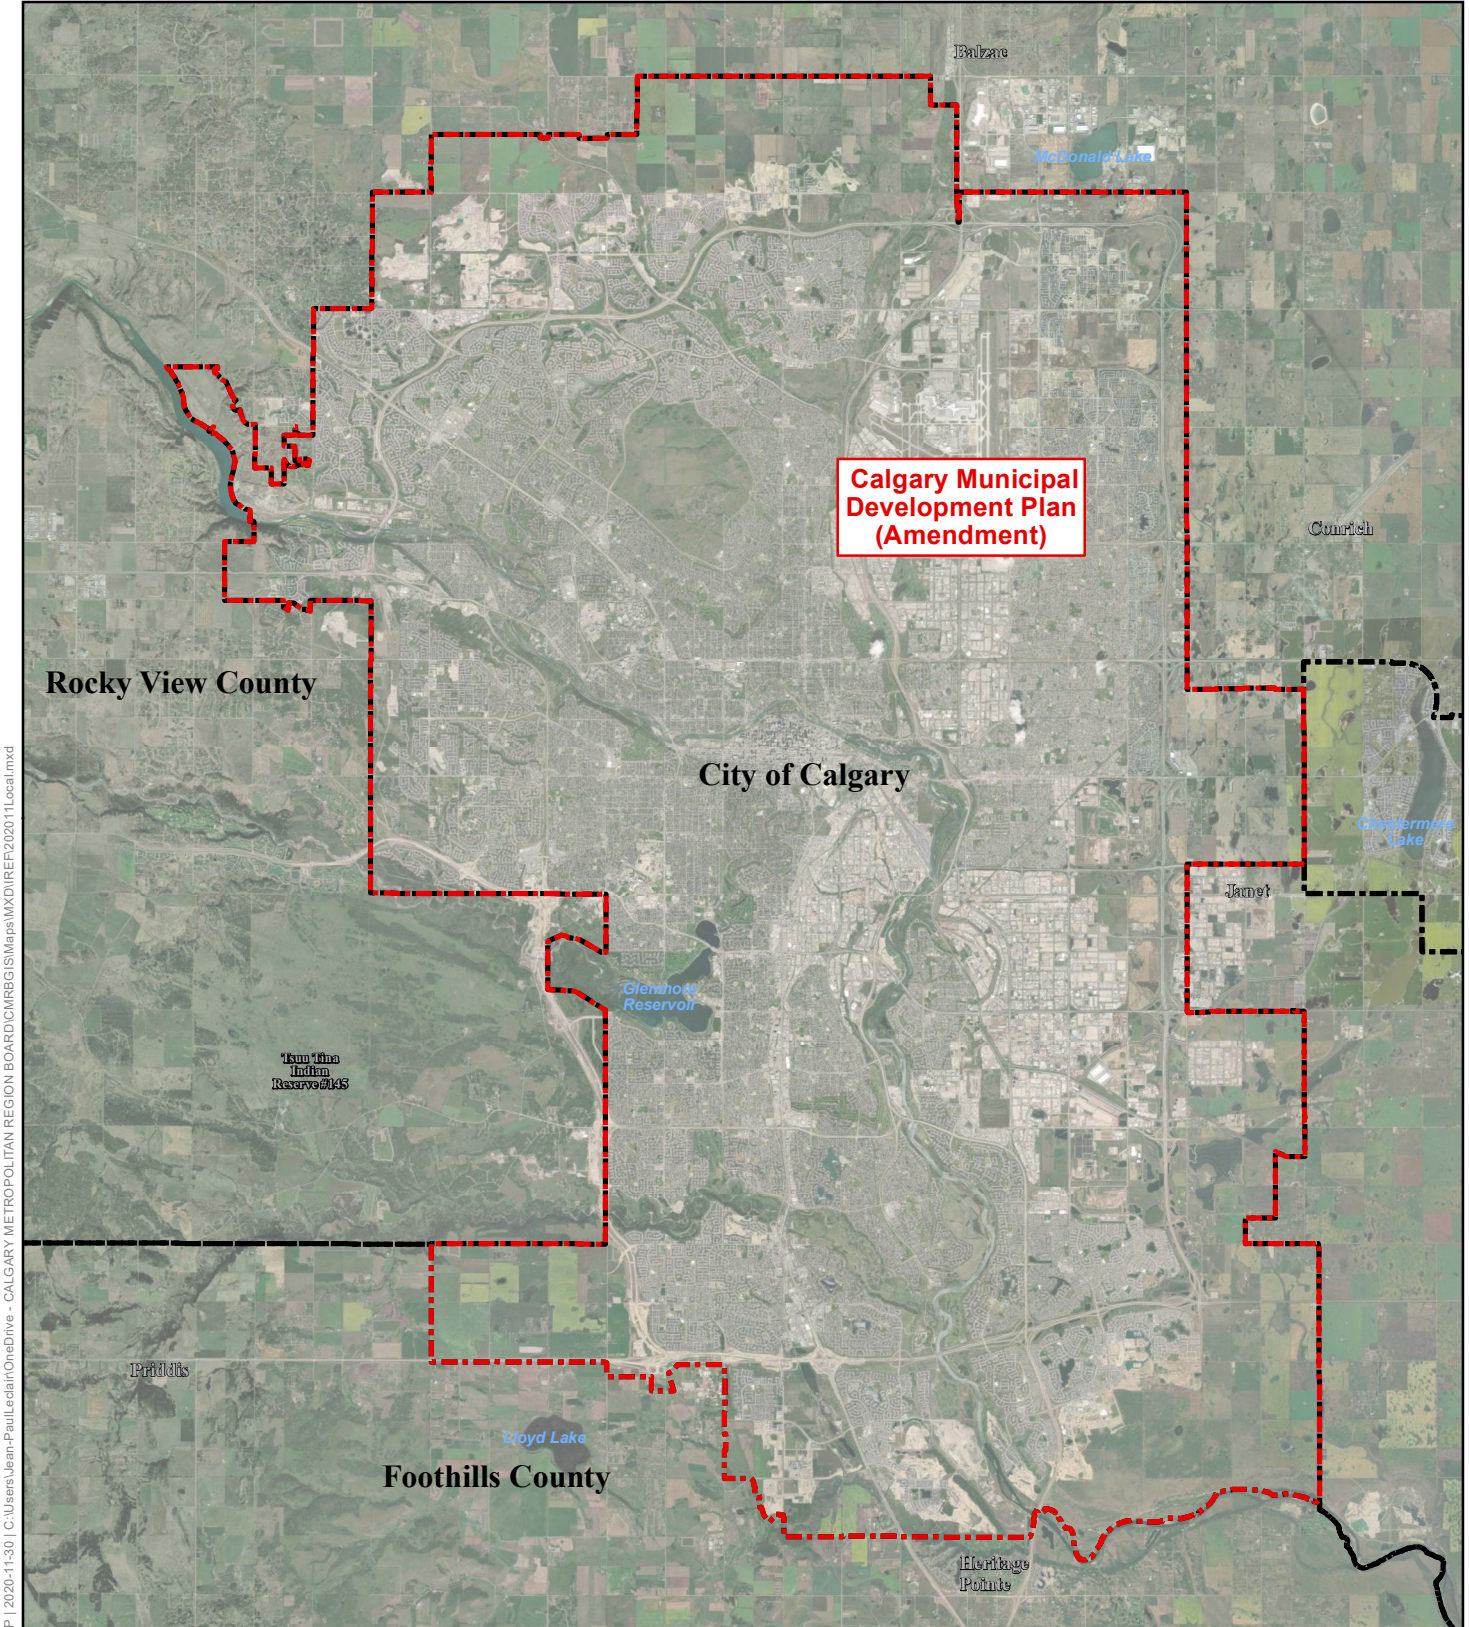

CMRB Municipality

Calgary Municipal Development Plan (Amendment)

Calgary Metropolitan Region Board

Calgary Municipal Development Plan (Amendment)
City of Calgary
2020-11

Local Context
Interim Regional Evaluation Framework