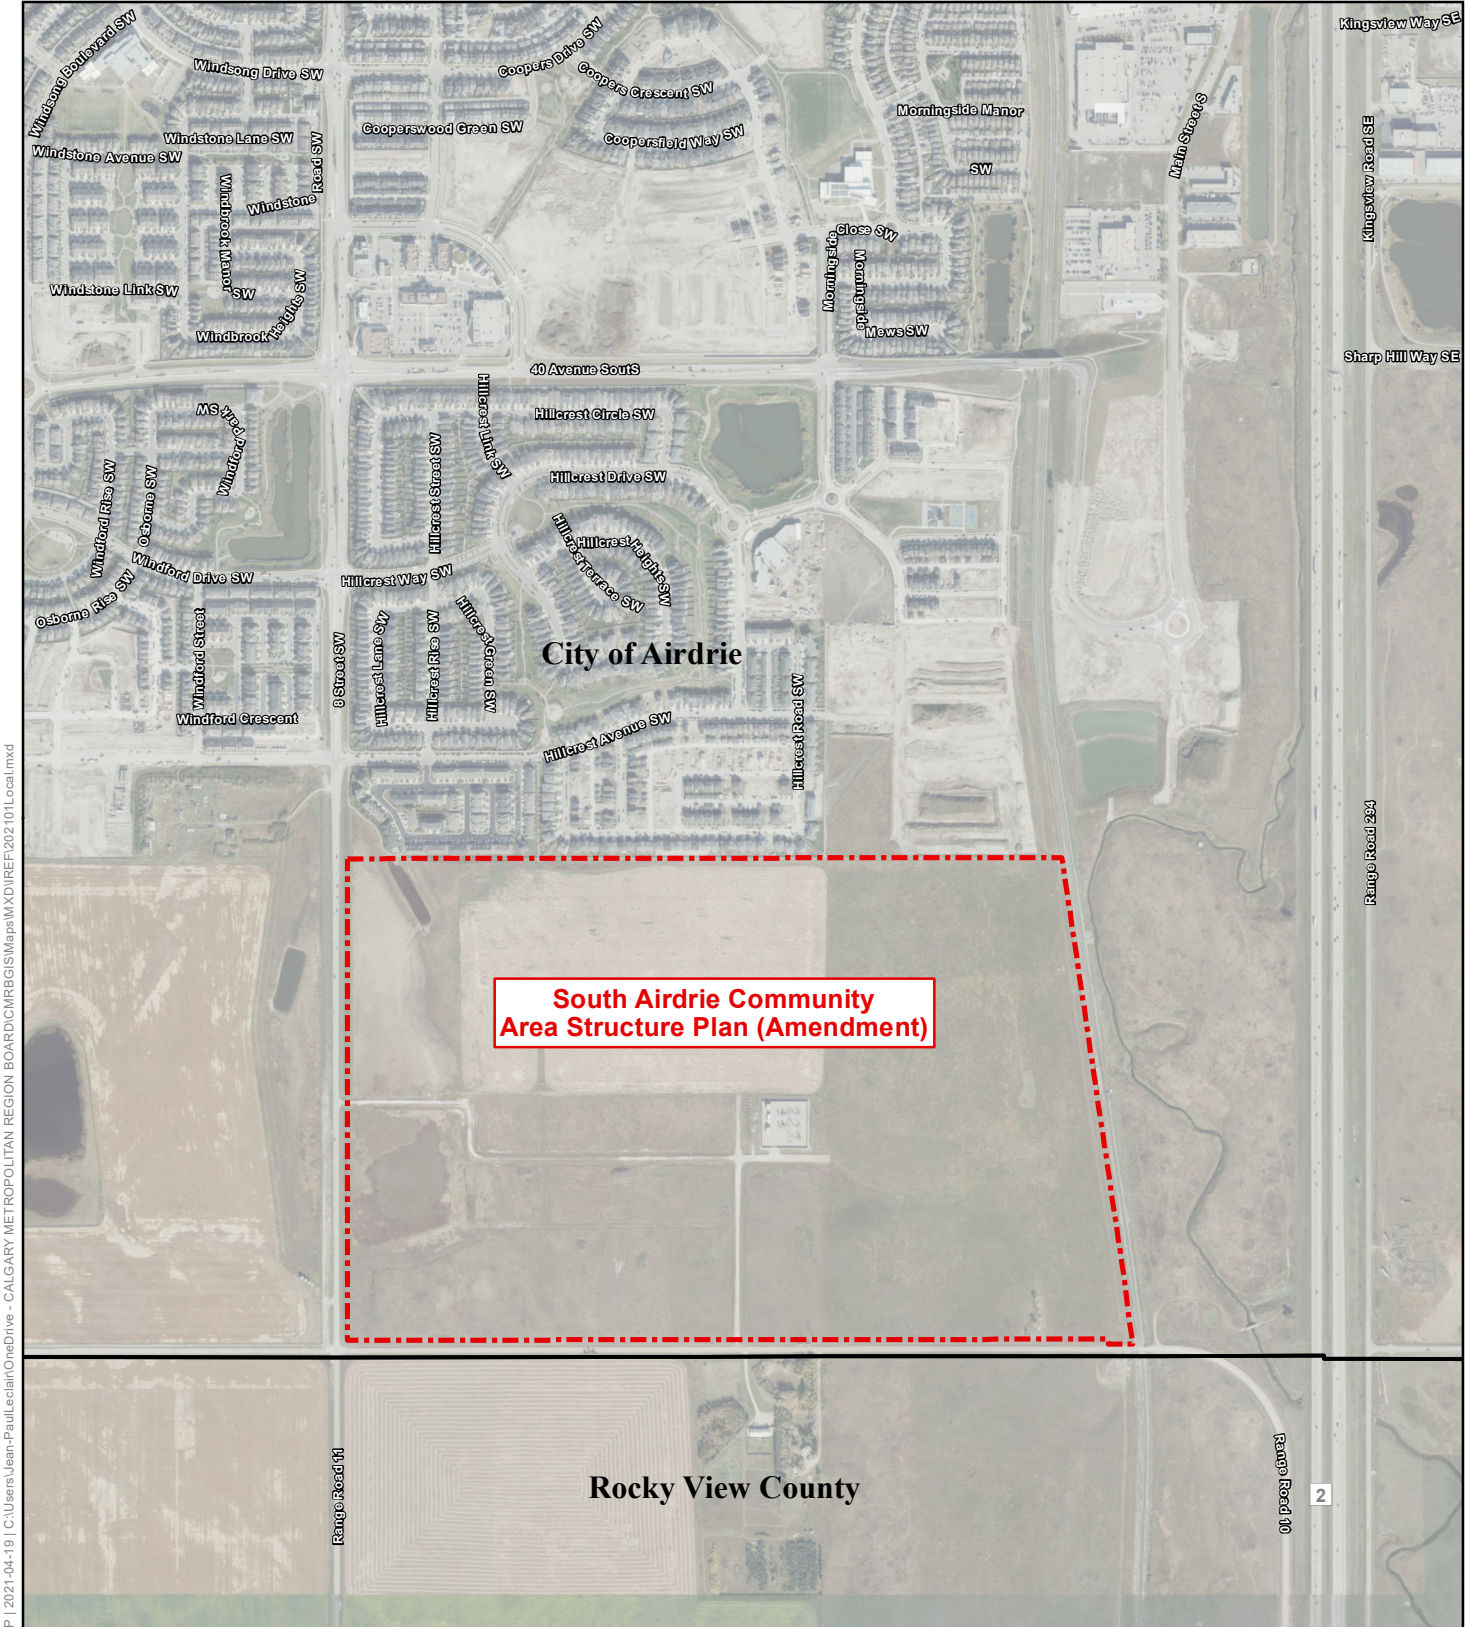

South Airdrie Community Area Structure Plan (Amendment)

Rocky View County

- South Airdrie Community Area Structure Plan (Amendment)
- CMRB Municipality

South Airdrie Community Area Structure Plan (Amendment)
City of Airdrie
2021-01
Local Context
Interim Regional Evaluation Framework