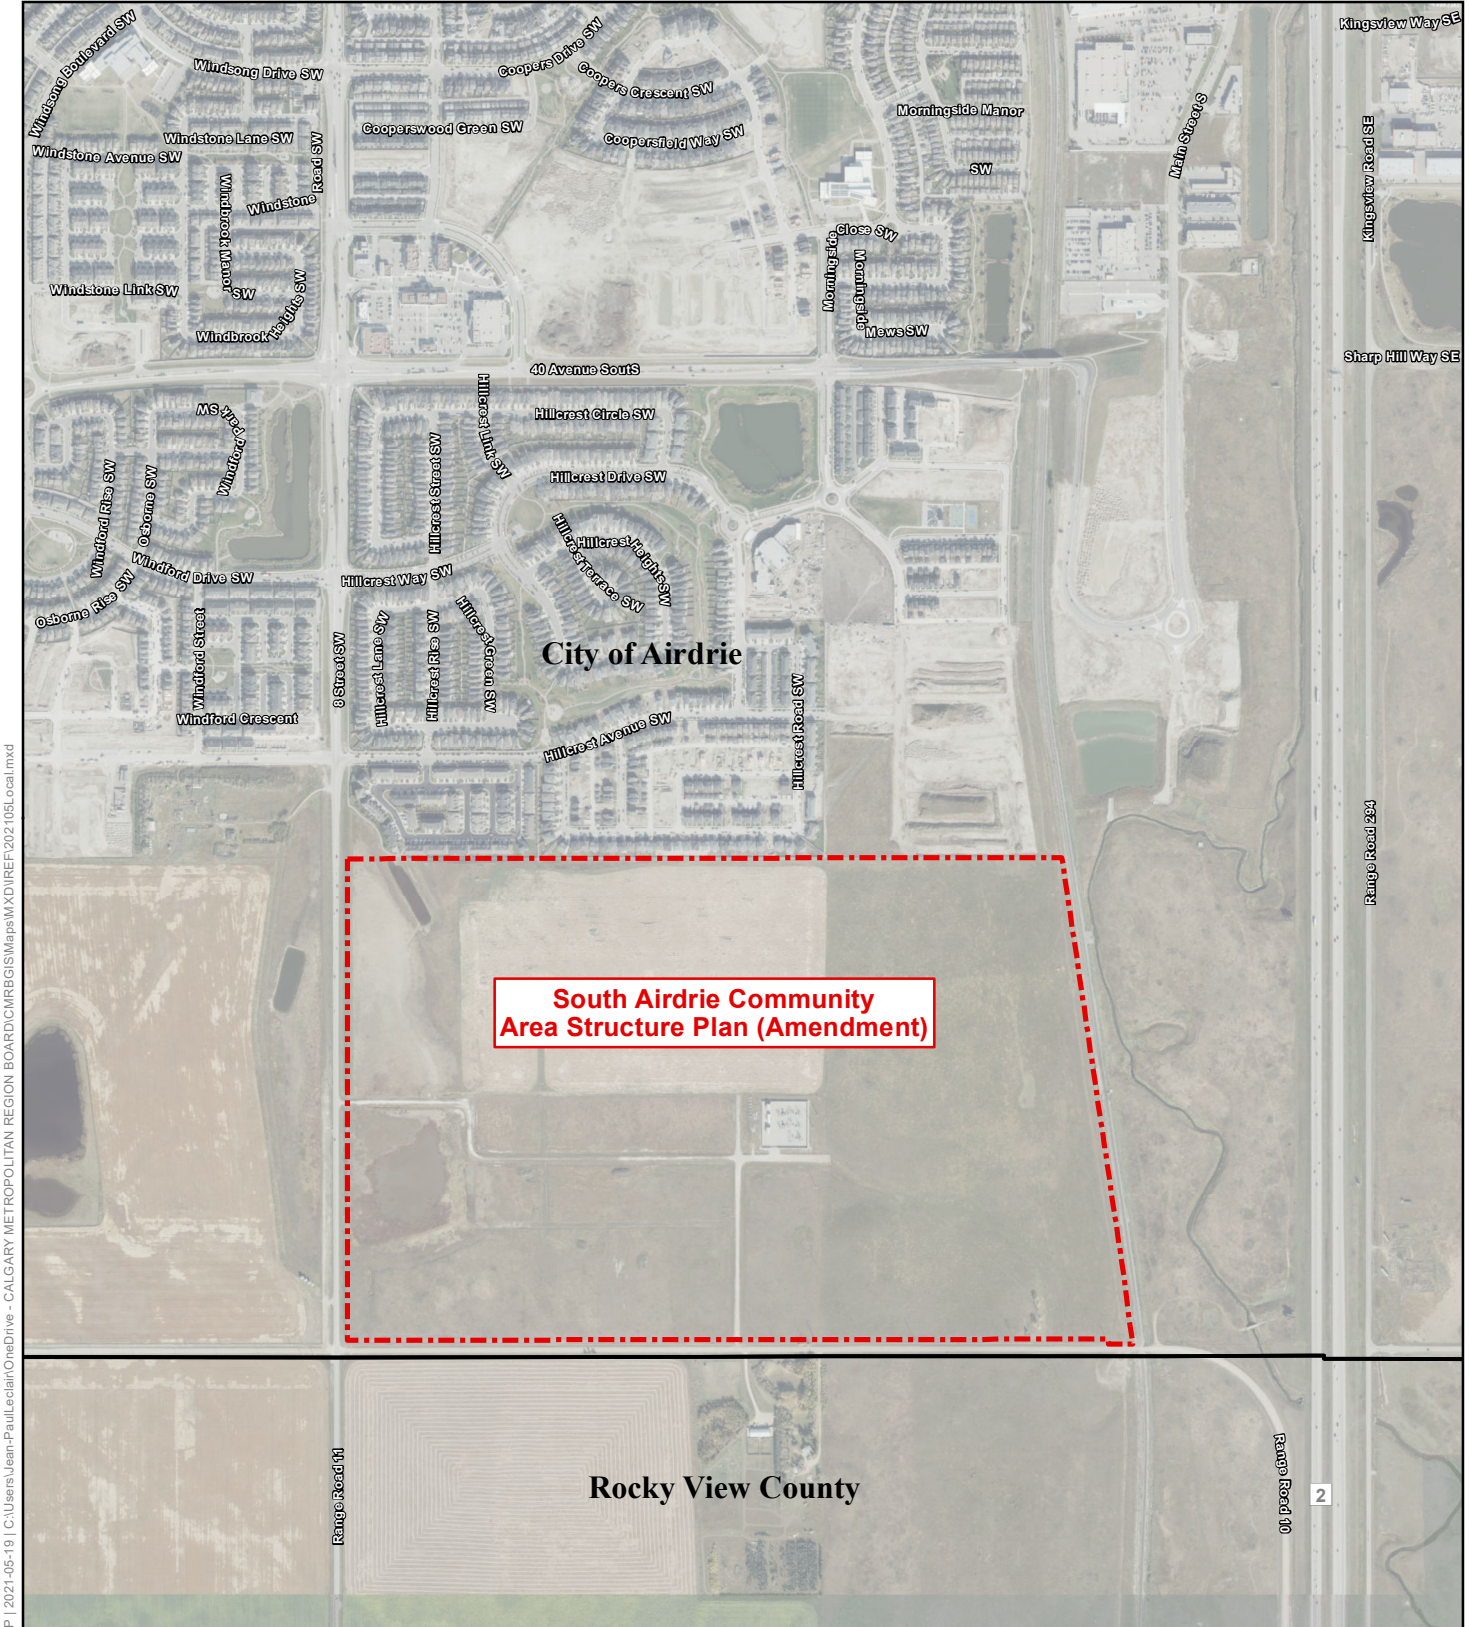

South Airdrie Community Area Structure Plan (Amendment)

Rocky View County

- South Airdrie Community Area Structure Plan (Amendment)
- CMRB Municipality

South Airdrie Community Area Structure Plan (Amendment)
City of Airdrie
2021-05
Local Context
Interim Regional Evaluation Framework