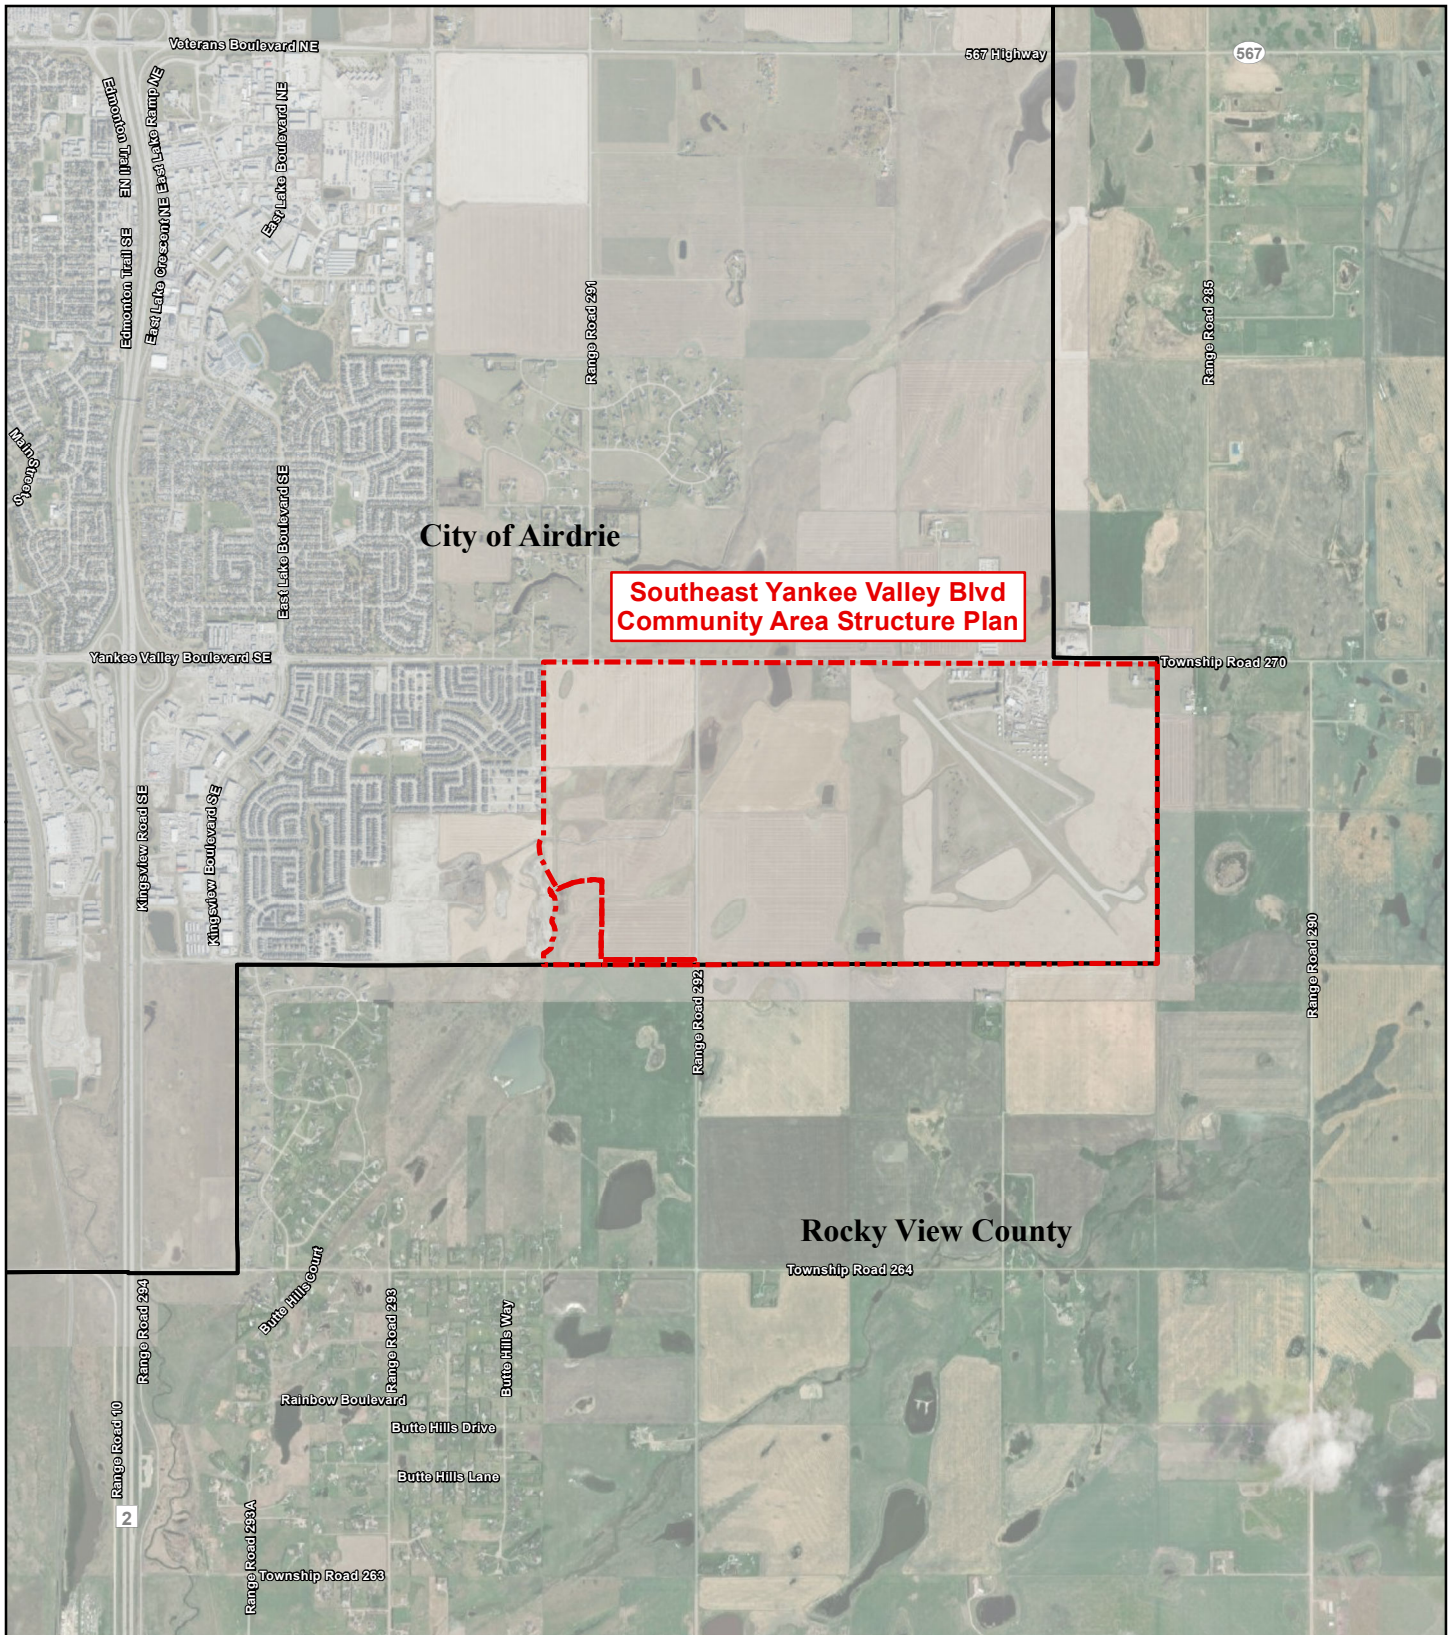

J:\2021-06-01\C:\Users\Jean-Paul\LocalOneDrive - CALGARY METROPOLITAN REGION BOARD\CMRBGIS\Mapas\MXD\REF\202106\Local.mxd

Southeast Yankee Valley Blvd Community Area Structure Plan

CMRB Municipality

Data Sources: AltaLIS, ESRI
Map Created: 2021-06-01

Southeast Yankee Valley Blvd
Community Area Structure Plan
City of Airdrie

2021-06

Local Context

Interim Regional Evaluation Framework