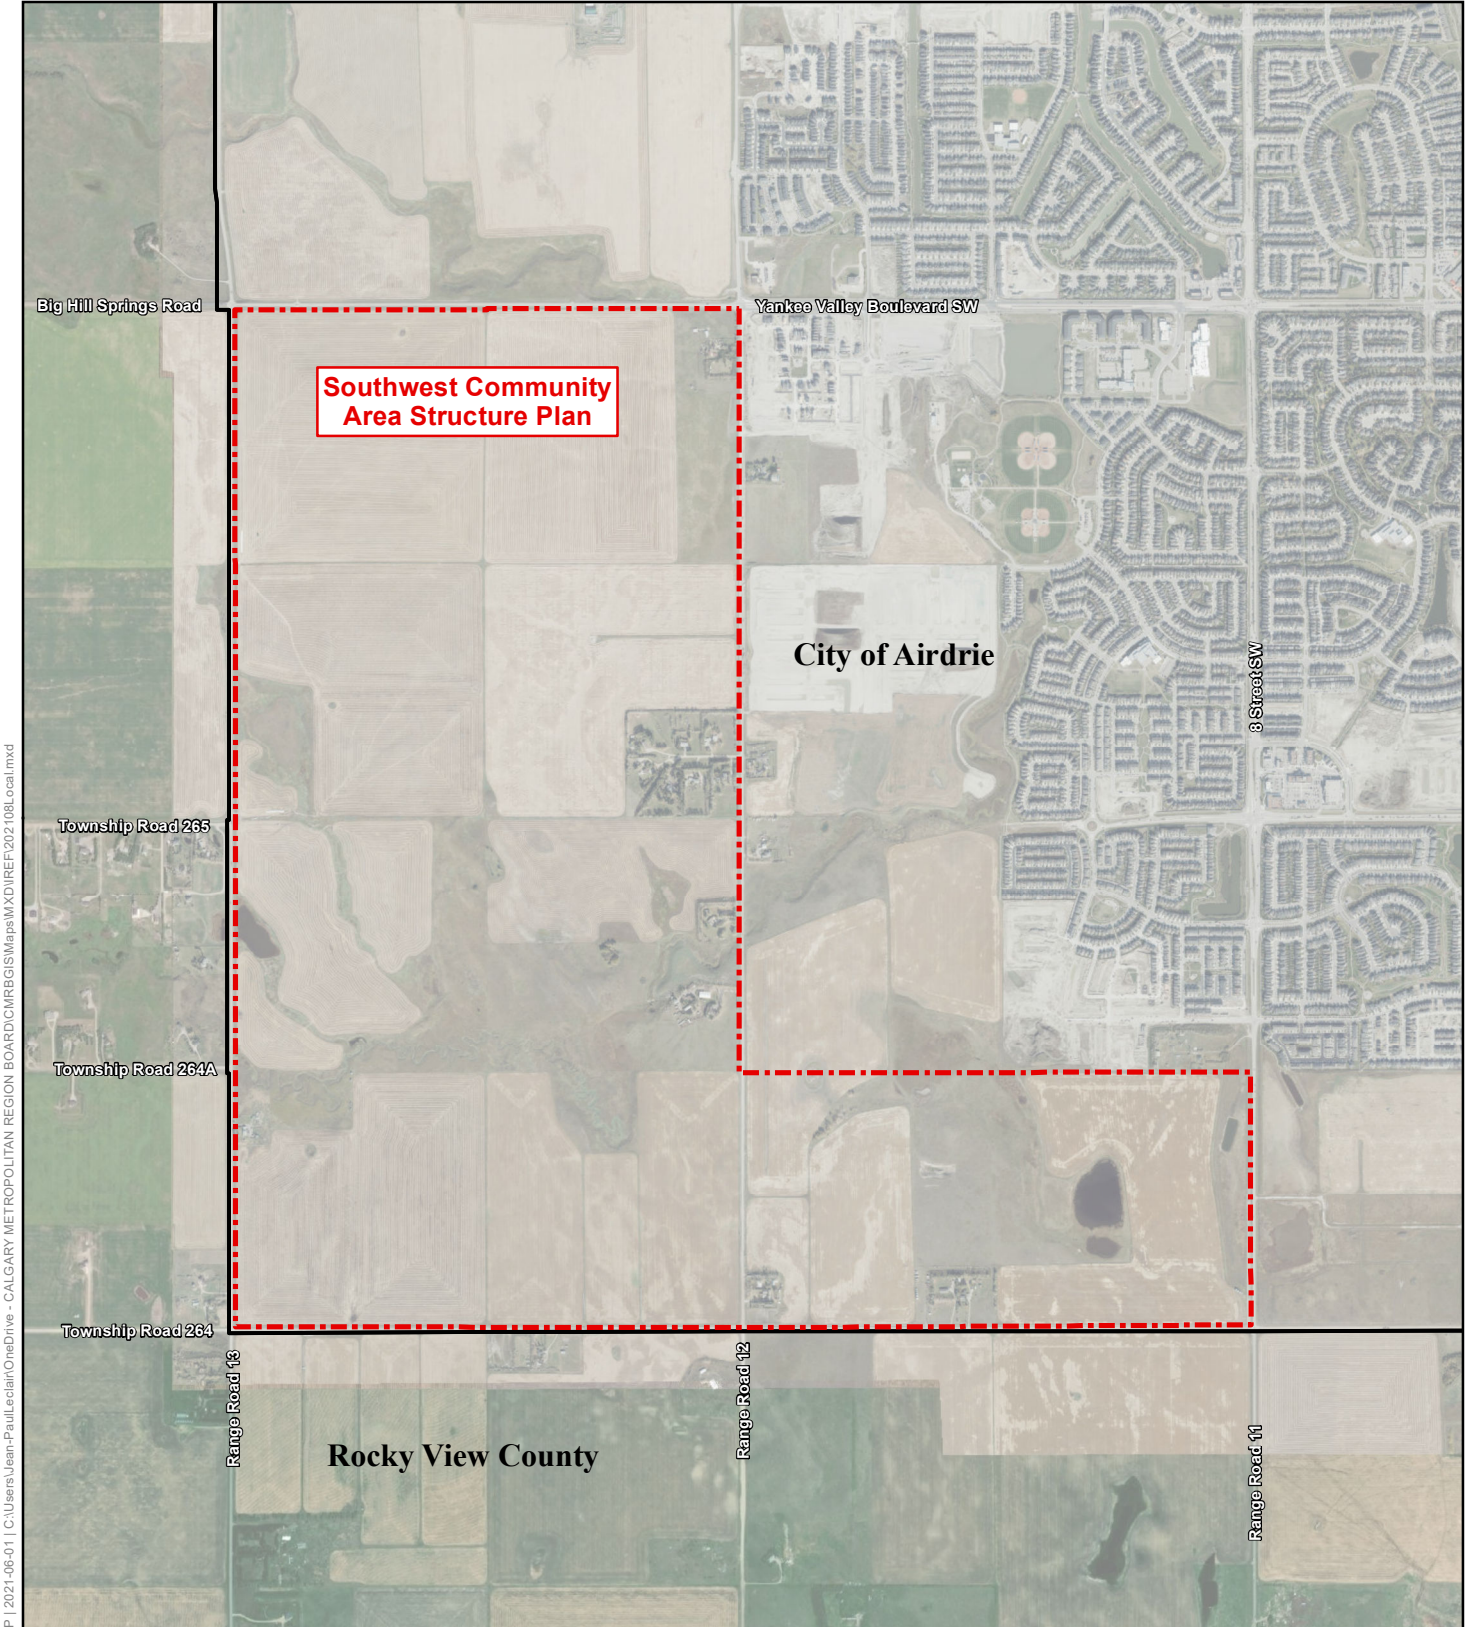

Southwest Community Area Structure Plan

City of Airdrie

Rocky View County

Southwest Community Area Structure

CMRB Municipality

Data Sources: AltaLIS, ESRI
Map Created: 2021-06-01

Calgary Metropolitan Region Board

Southwest Community Area Structure Plan
City of Airdrie

2021-08

Local Context

Interim Regional Evaluation Framework