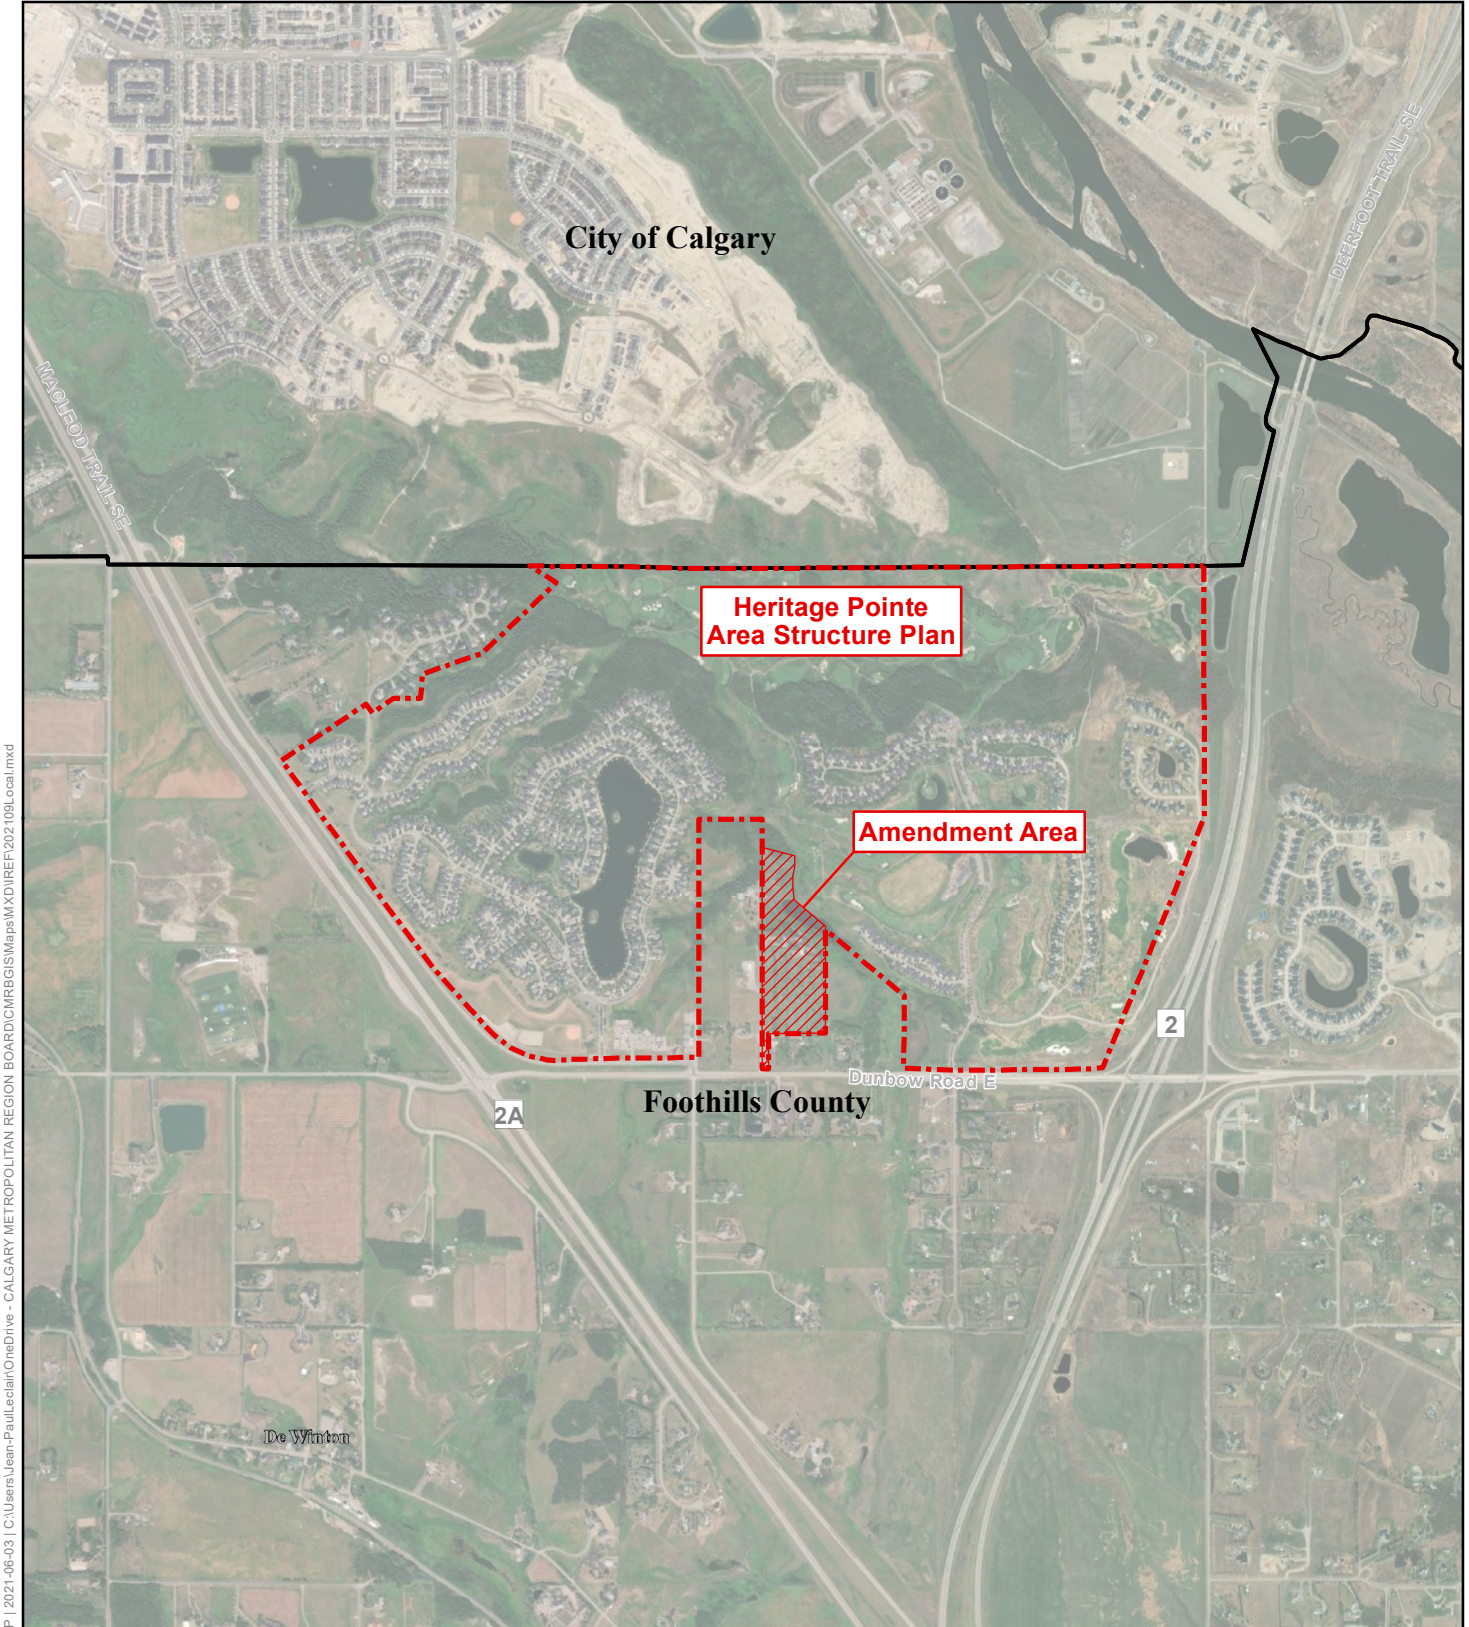

- Heritage Pointe Area Structure Plan
- Amendment Area
- CMRB Municipality

**Heritage Pointe Area Structure Plan
(Amendment)**
Foothills County
2021-09
Local Context
Interim Regional Evaluation Framework