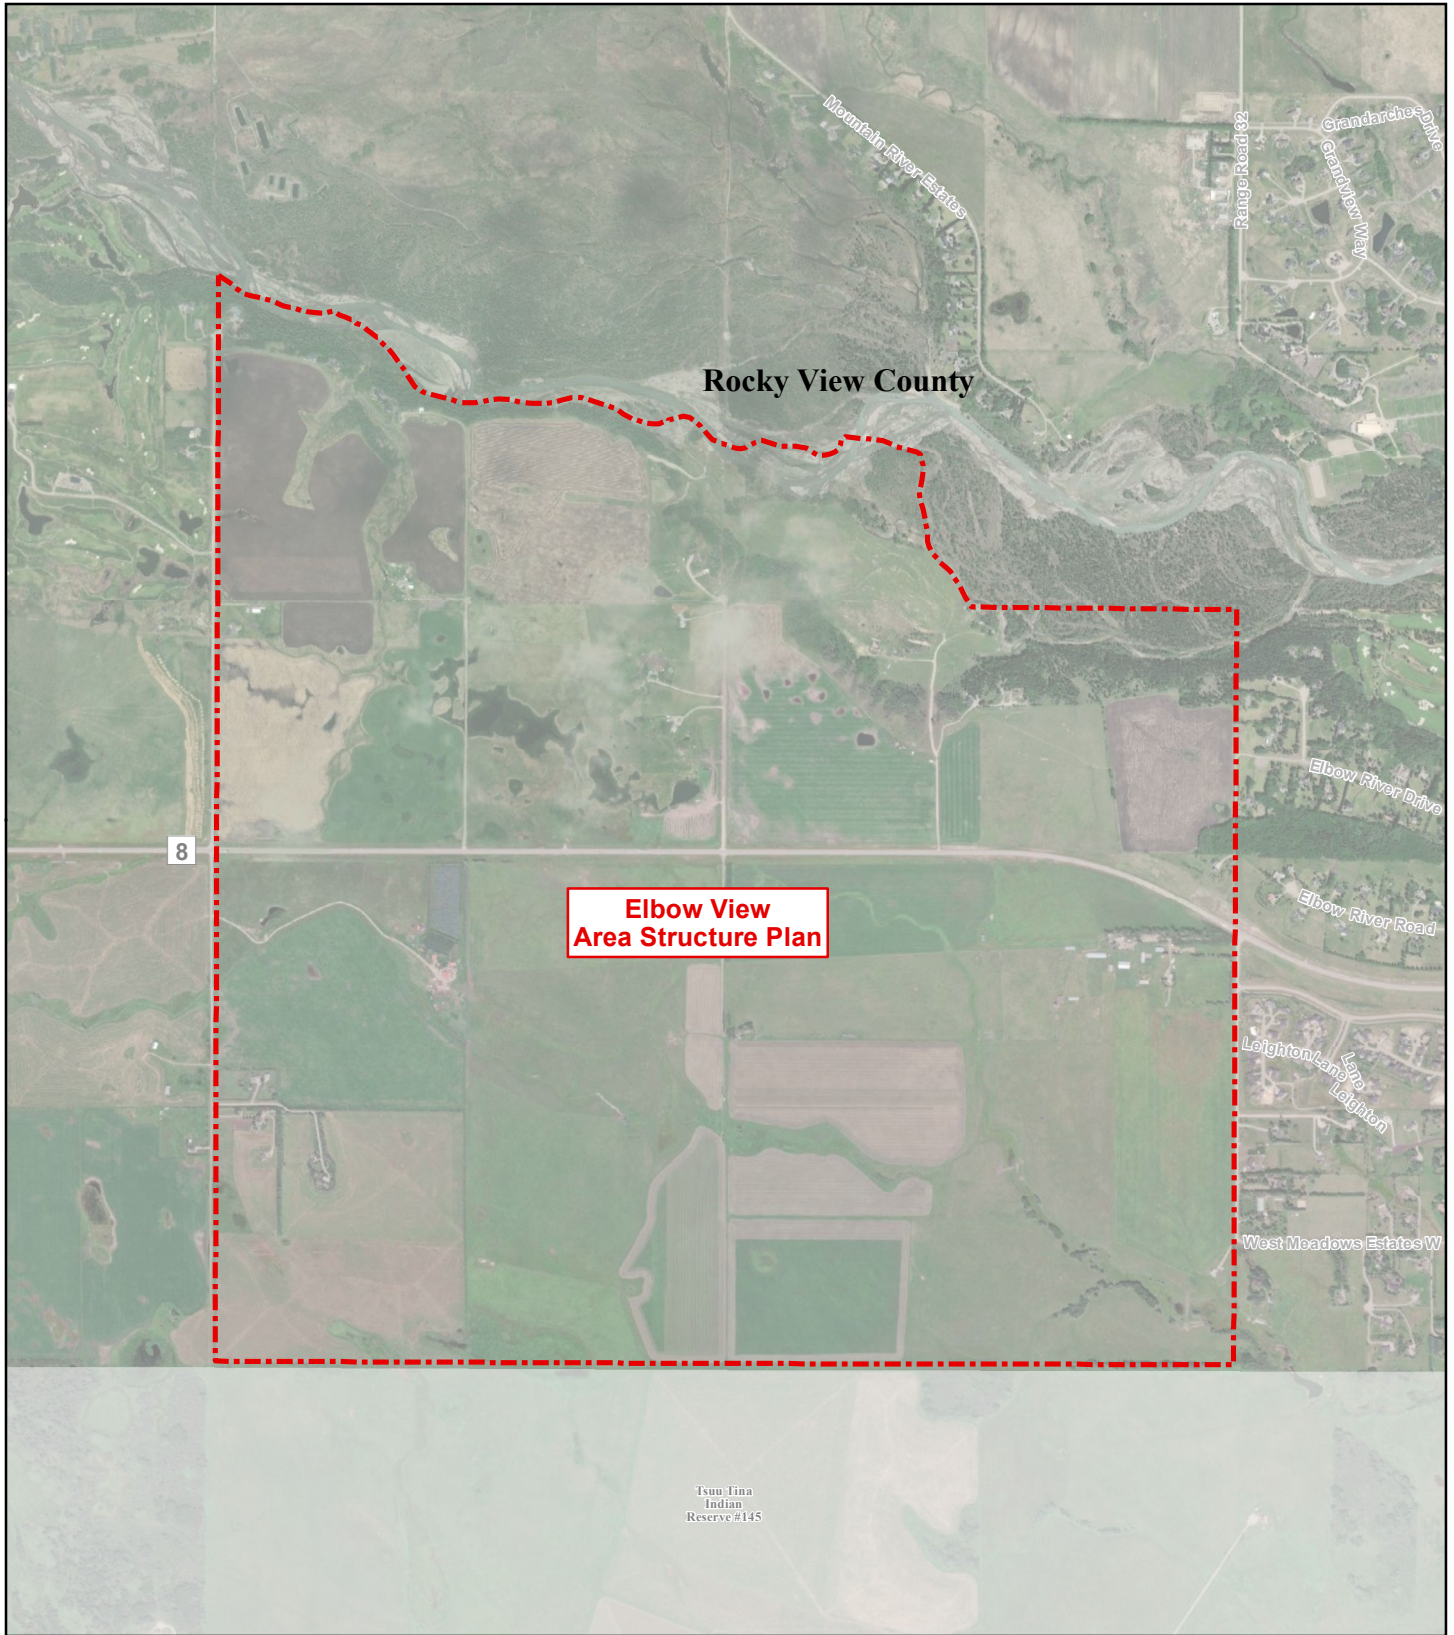

J:\2021-06-03\1 C:\Users\jean-paul\Local OneDrive - CALGARY METROPOLITAN REGION BOARD\CMRBGIS\Map\IXD\REF\2021\10\Local.mxd

Elbow View Area Structure Plan

CMRB Municipality

Data Sources: AltaLIS, ESRI
Map Created: 2021-06-03

Calgary Metropolitan
Region Board

Elbow View Area Structure Plan
Rocky View County

2021-10

Local Context

Interim Regional Evaluation Framework