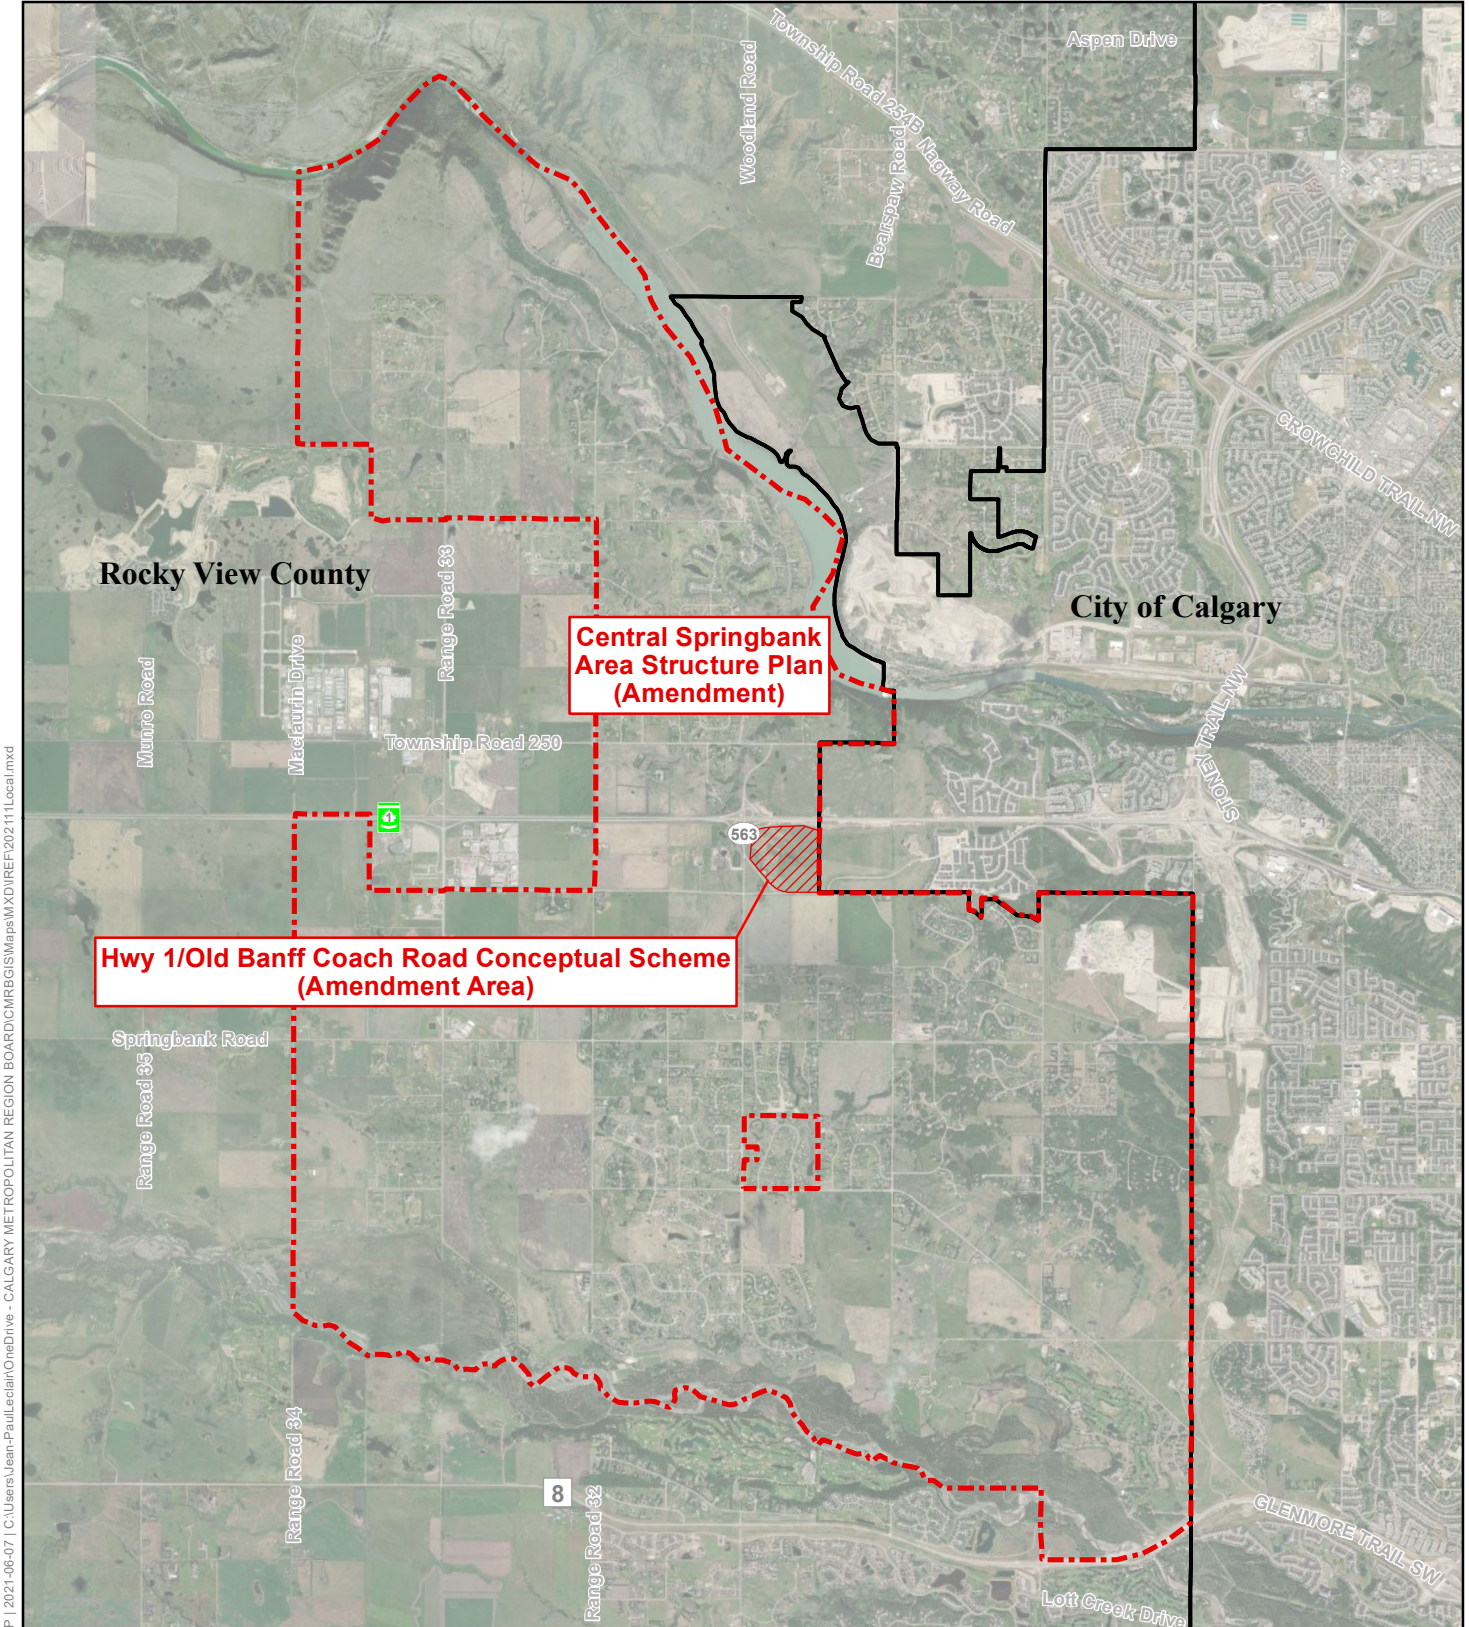

- Central Springbank Area Structure Plan (Amendment)
- Hwy 1/Old Banff Coach Road Conceptual Scheme (Amendment Area)
- CMRB Municipality

Calgary Metropolitan Region Board
Central Springbank Area Structure Plan (Amendment)
Rocky View County
2021-11
Local Context
Interim Regional Evaluation Framework