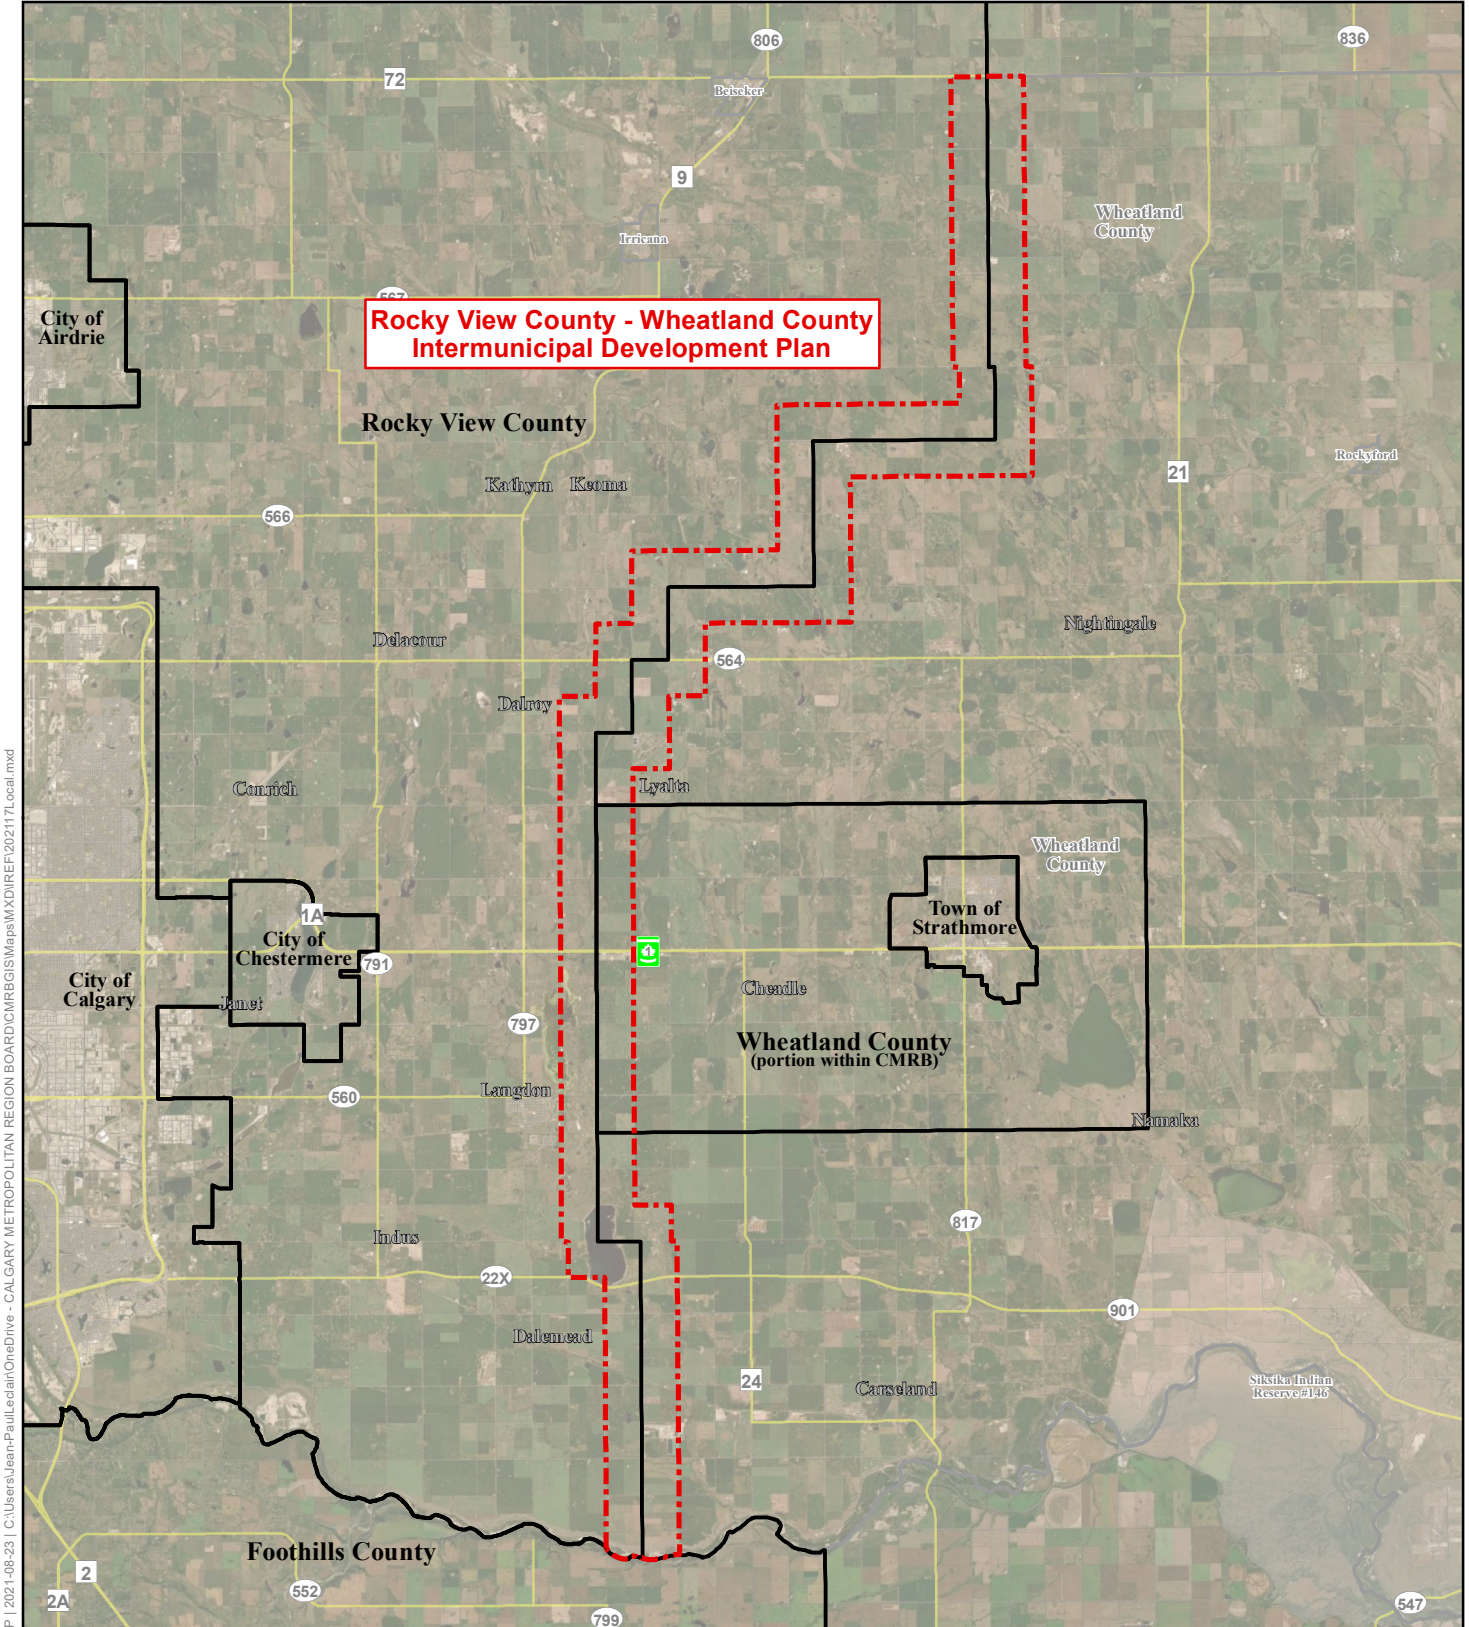

Rocky View County - Wheatland County Intermunicipal Development Plan

CMRB Municipality

Rocky View County - Wheatland County Intermunicipal Development Plan
Rocky View County
2021-17
Local Context
Interim Regional Evaluation Framework