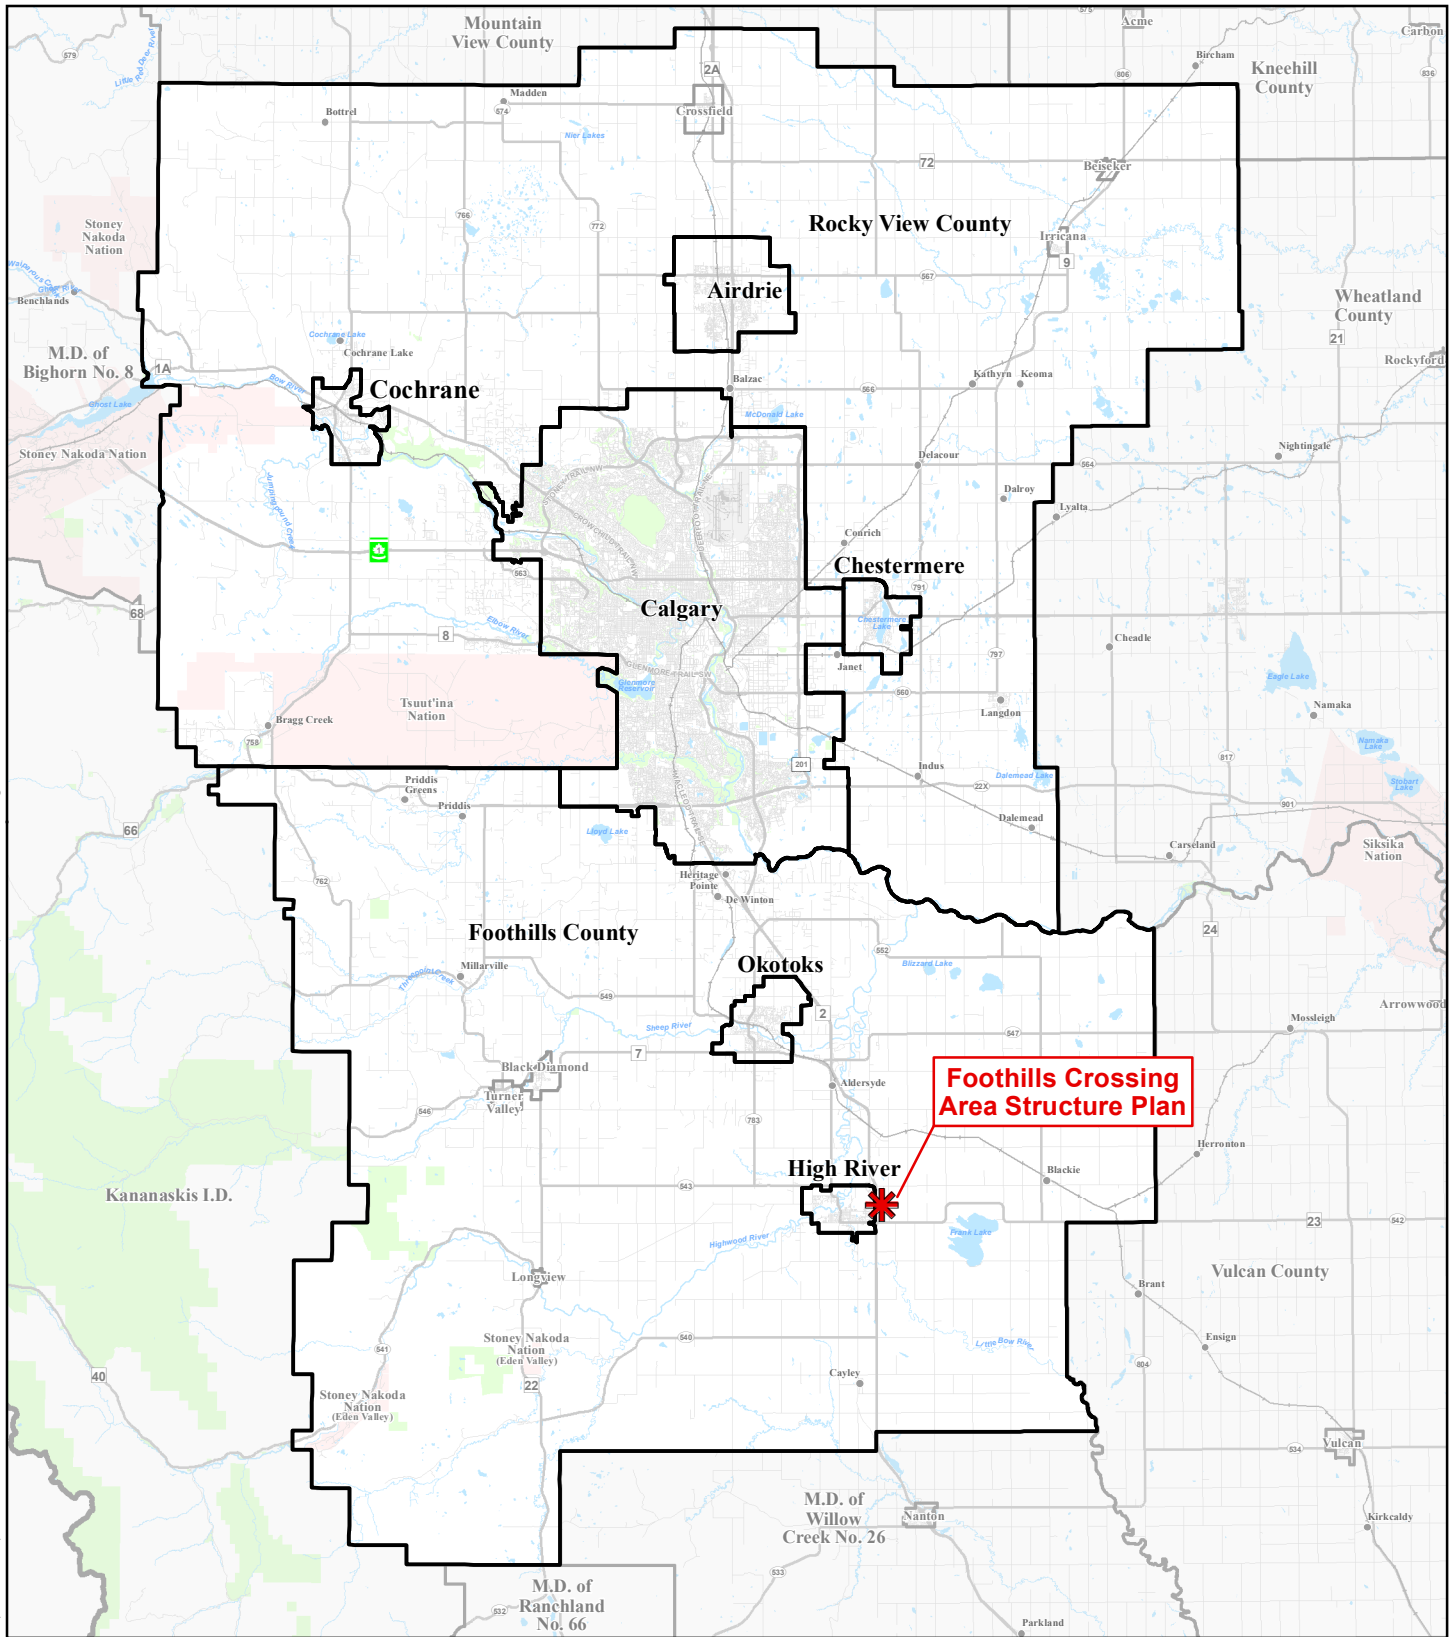

J:\2022-05-11\1\Users\Jean-Paul.edelin\OneDrive - CALGARY METROPOLITAN REGION BOARD\CIMR\BGIS\Maps\MXD\IREF\2022\03\Regional.mxd

**Foothills Crossing
Area Structure Plan**

Foothills Crossing

CMRB Municipality

Foothills Crossing Area Structure Plan
Foothills County
2022-03

Regional Context

Interim Regional Evaluation Framework

Data Sources: AltaLIS, ESRI
Map Created: 2022-05-11