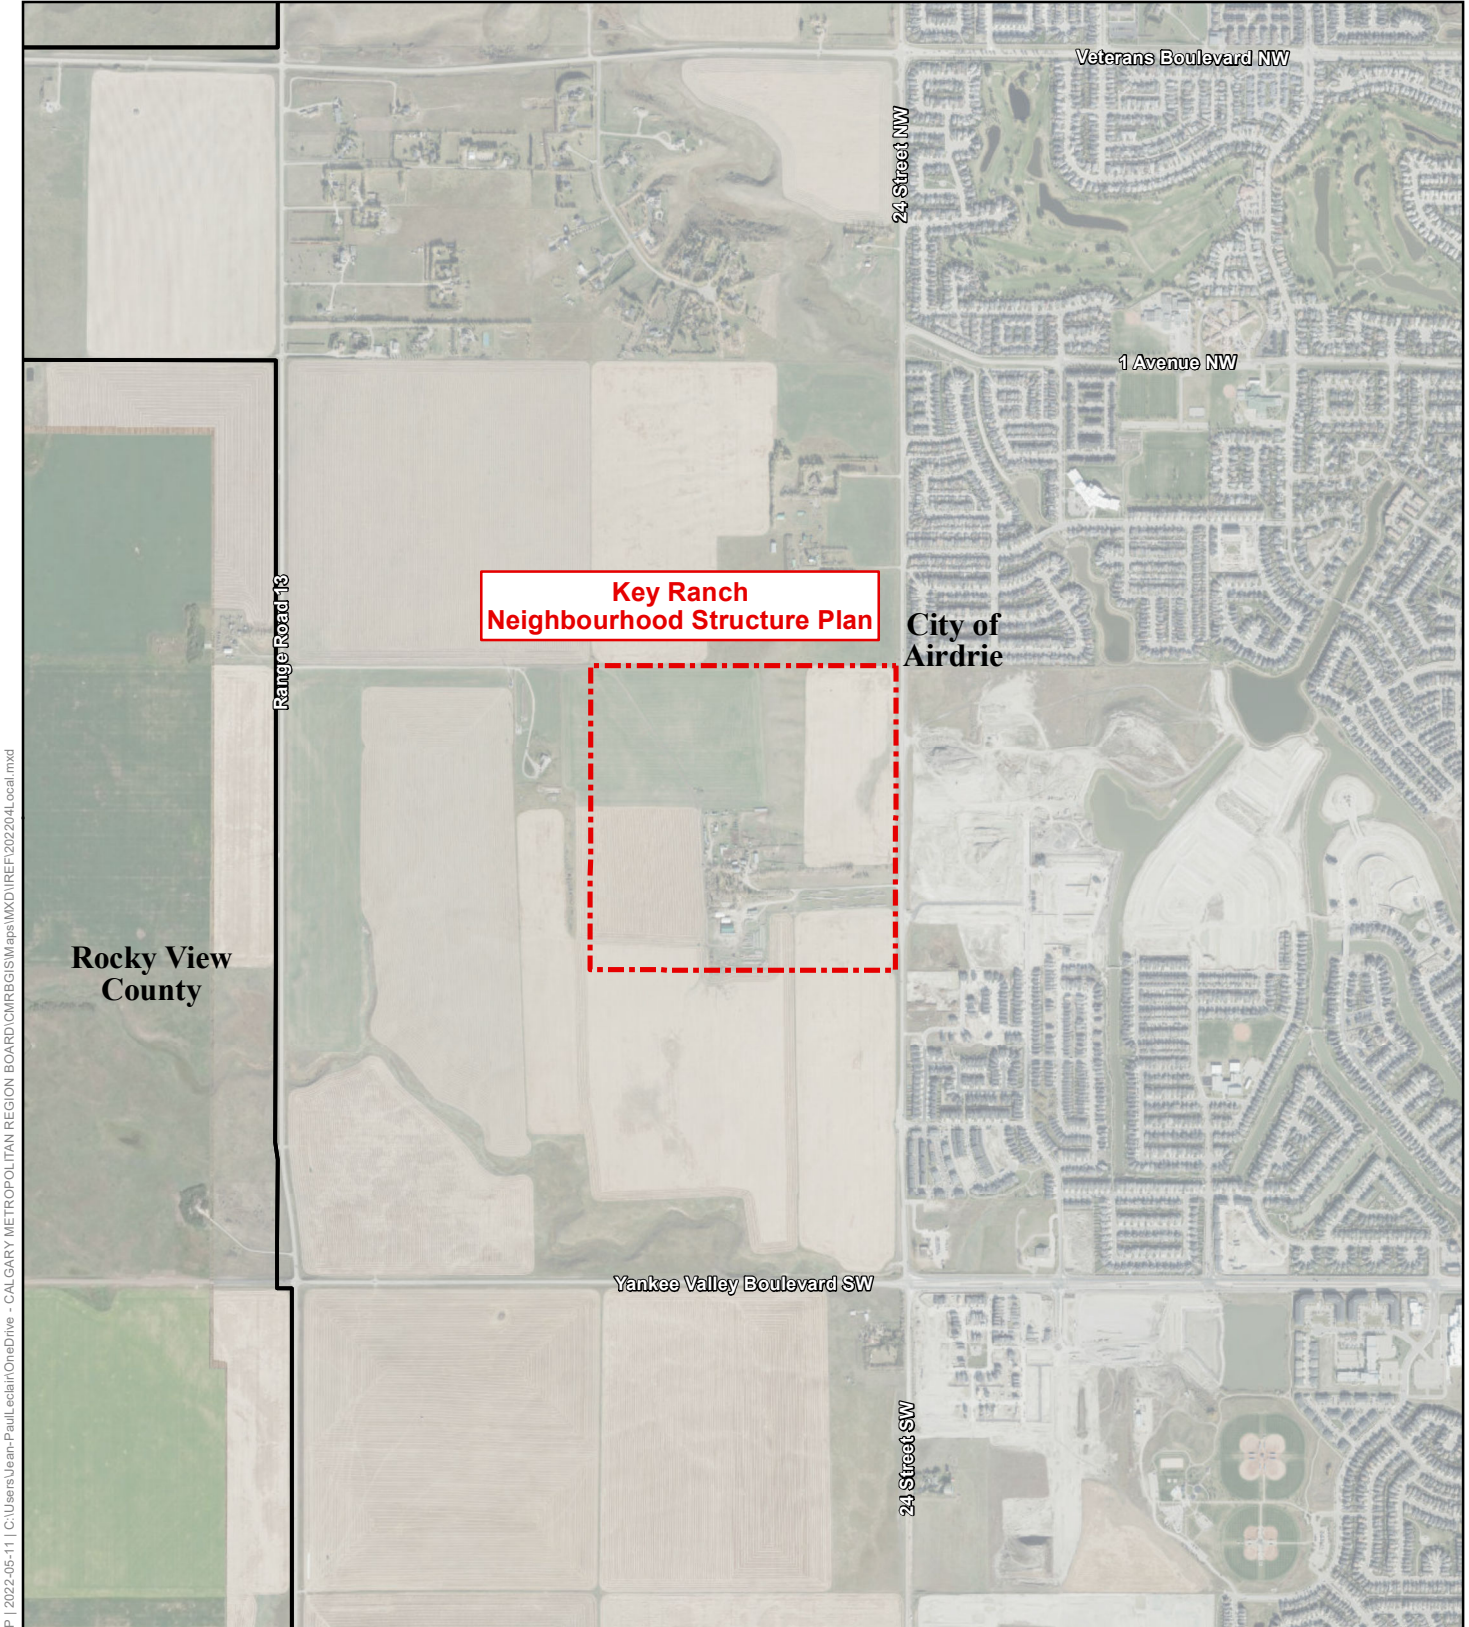

- Key Ranch Neighbourhood Structure Plan
- CMRB Municipality

Key Ranch Neighbourhood Area Structure Plan
City of Airdrie
2022-04
Local Context
Interim Regional Evaluation Framework