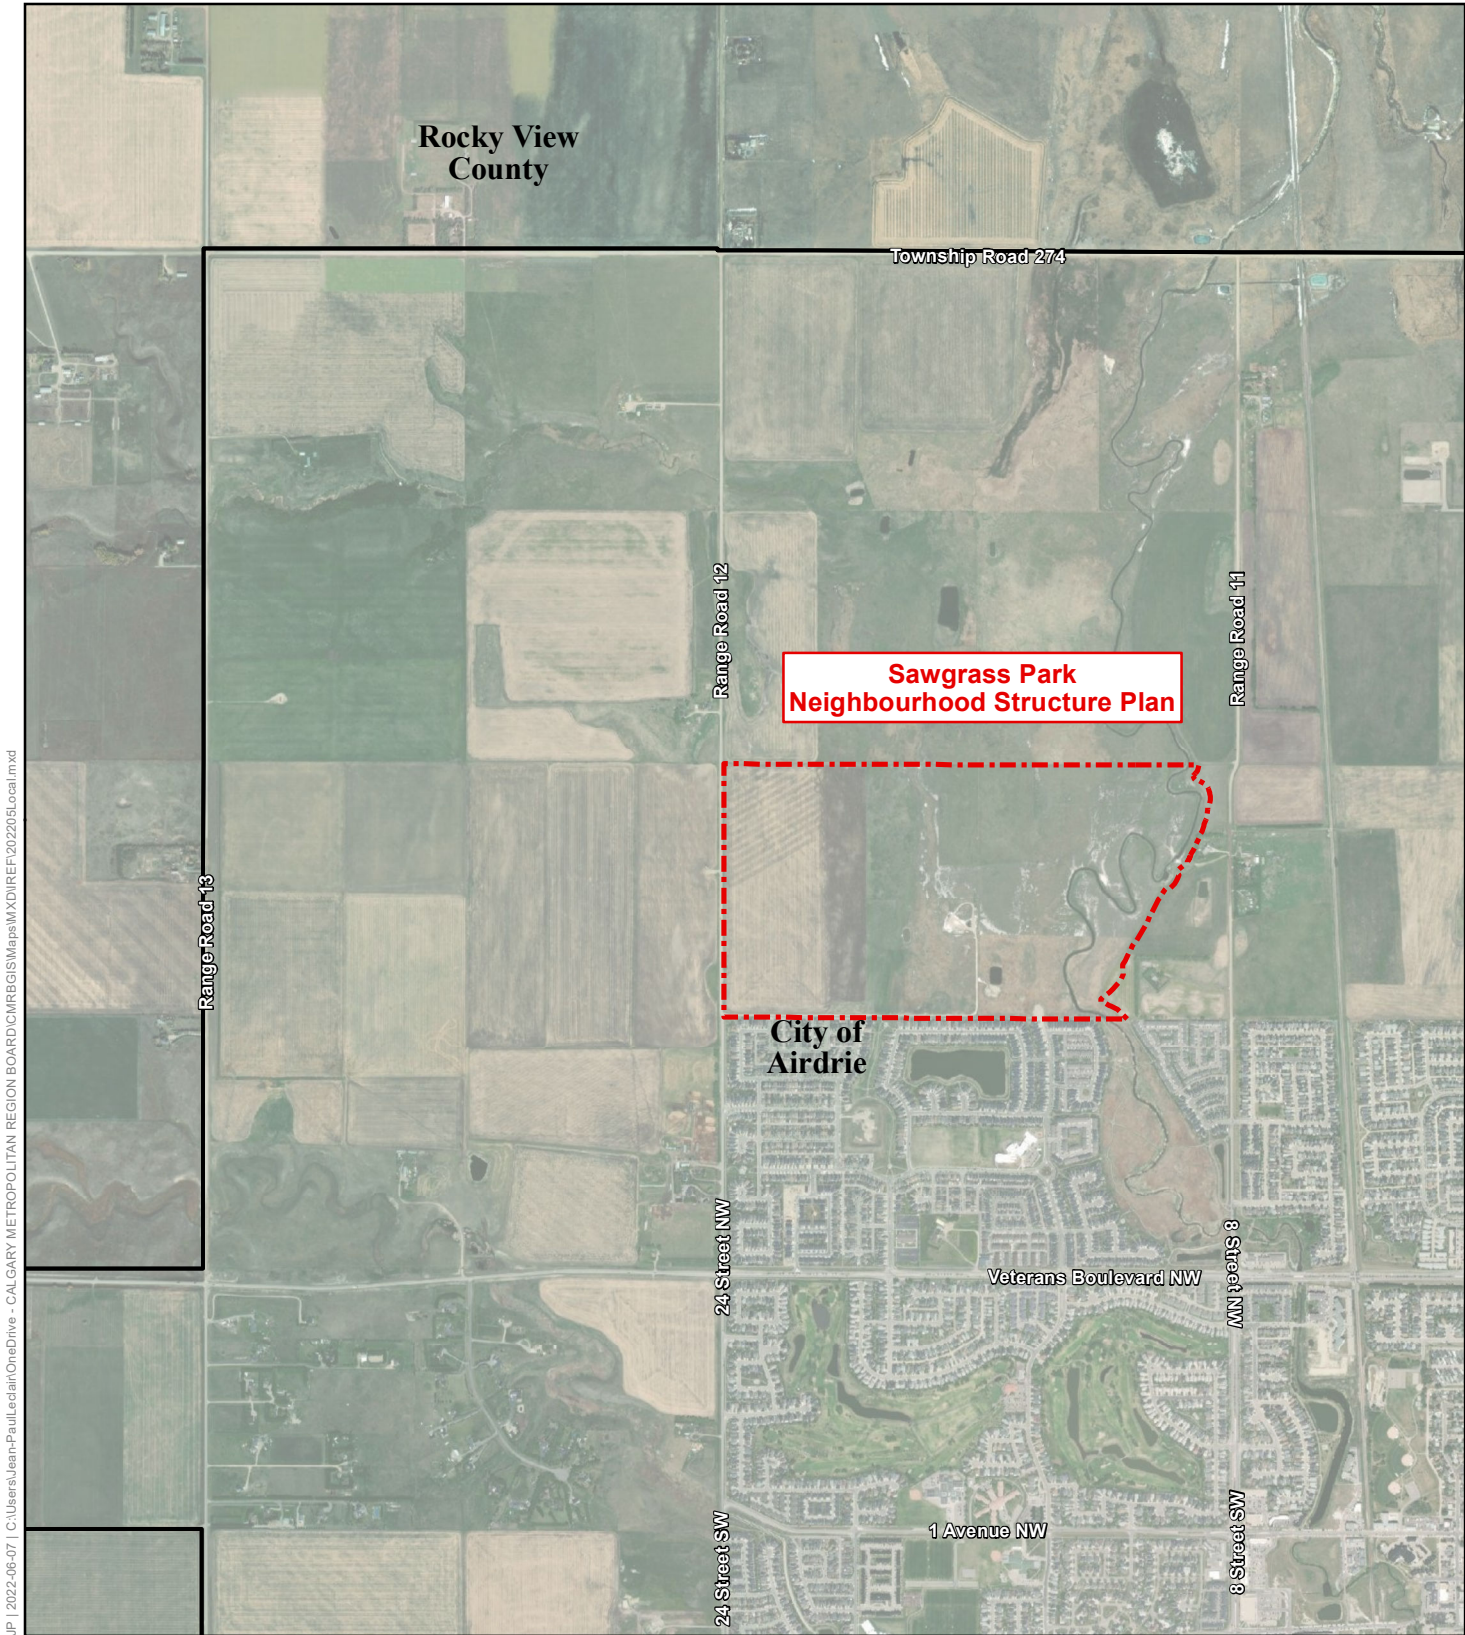

Sawgrass Park Neighbourhood Structure Plan

CMRB Municipality

Calgary Metropolitan Region Board

Sawgrass Park Neighbourhood Structure Plan
City of Airdrie

2022-05

Local Context

Interim Regional Evaluation Framework

Data Sources: AltaLIS, ESRI
Map Created: 2022-06-07