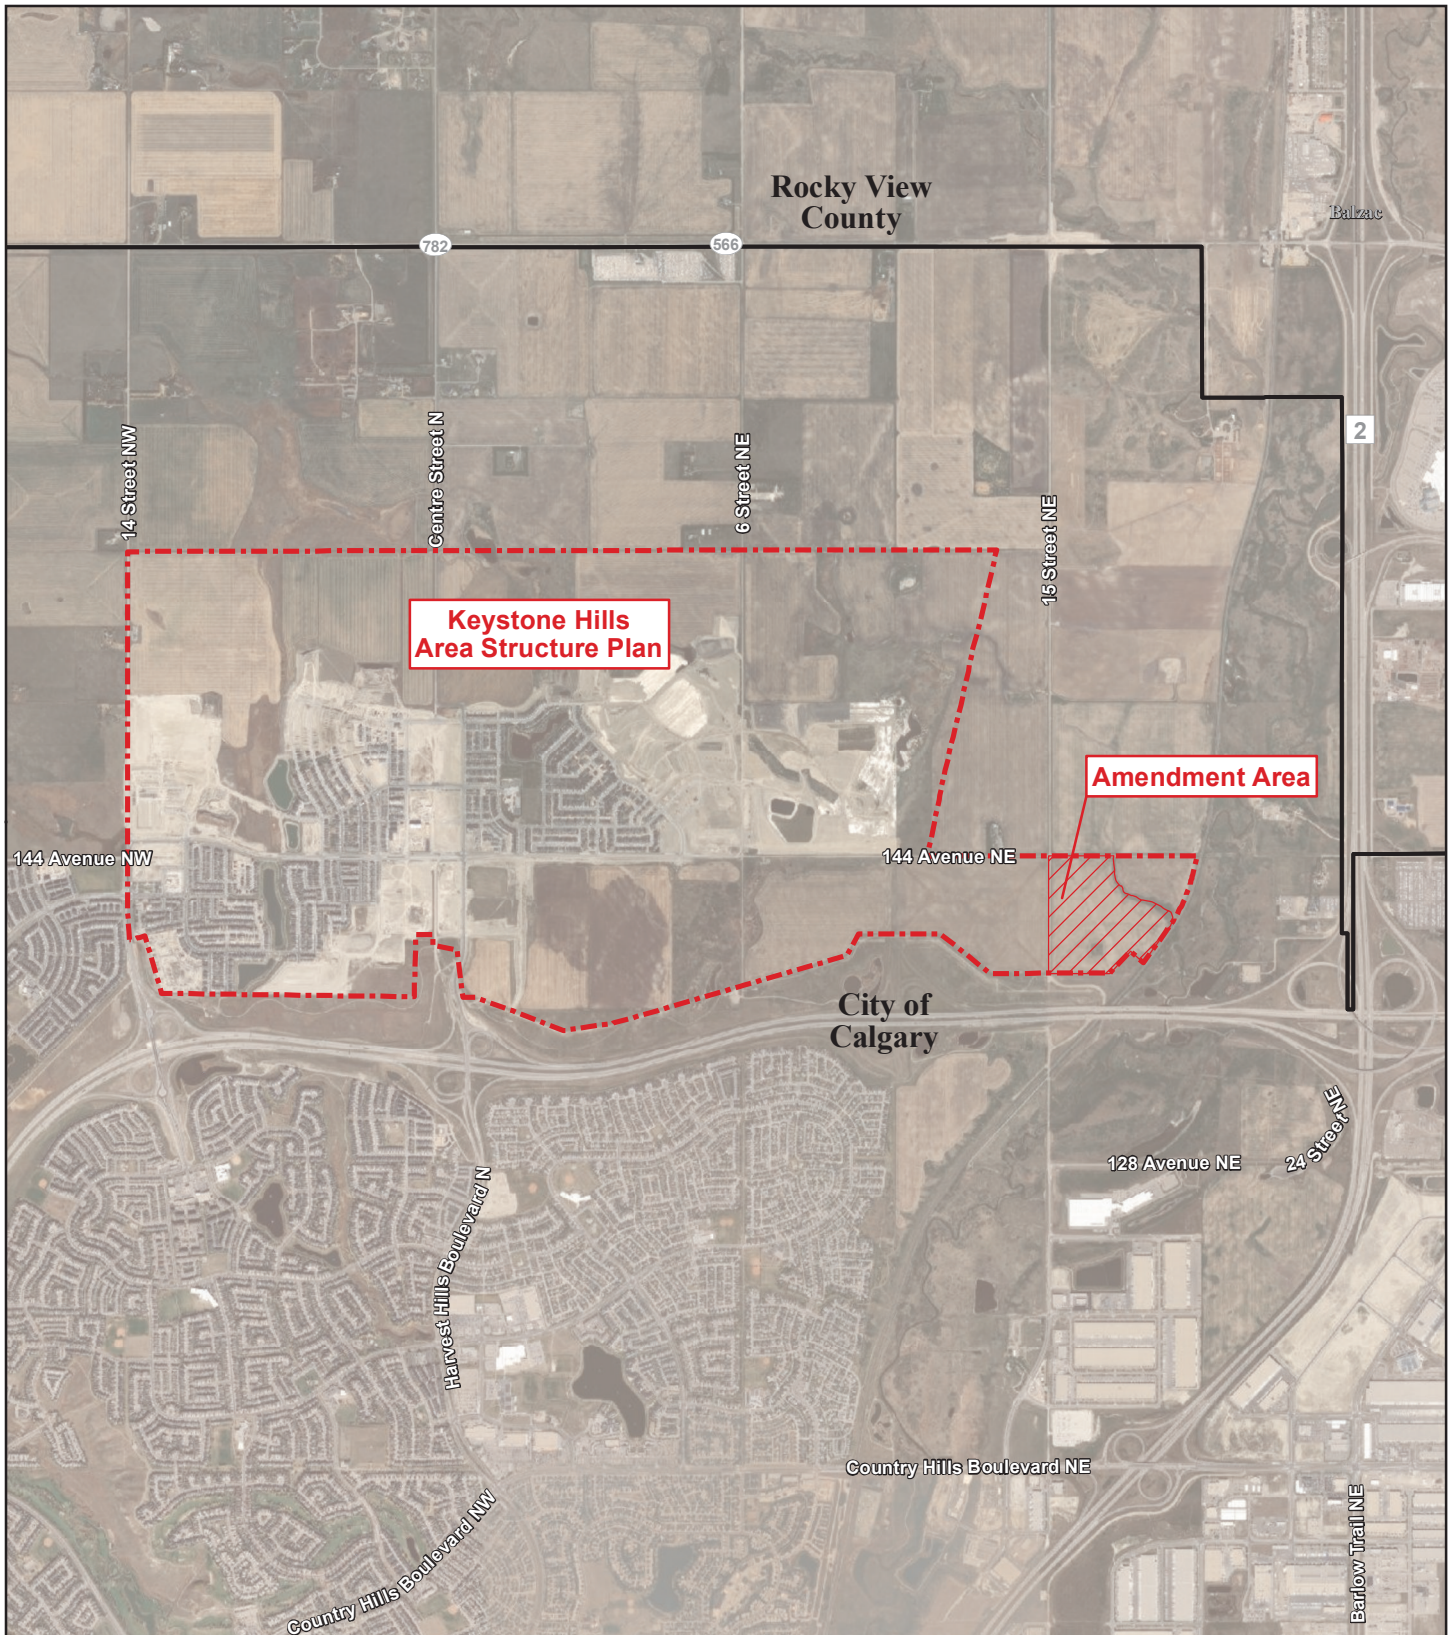

J:\2022-06-29 | C:\Users\Jean-Paul\OneDrive - CALGARY METROPOLITAN REGION BOARD\CMRB\GIS\Maps\WXDIR\FE\202206\local.mxd

- Keystone Hills Area Structure Plan
- Amendment Area
- CMRB Municipality

**Keystone Hills
Area Structure Plan Amendment
City of Calgary
2022-06
Local Context**
Interim Regional Evaluation Framework

Data Sources: AltaLIS, ESRI
Map Created: 2022-06-29