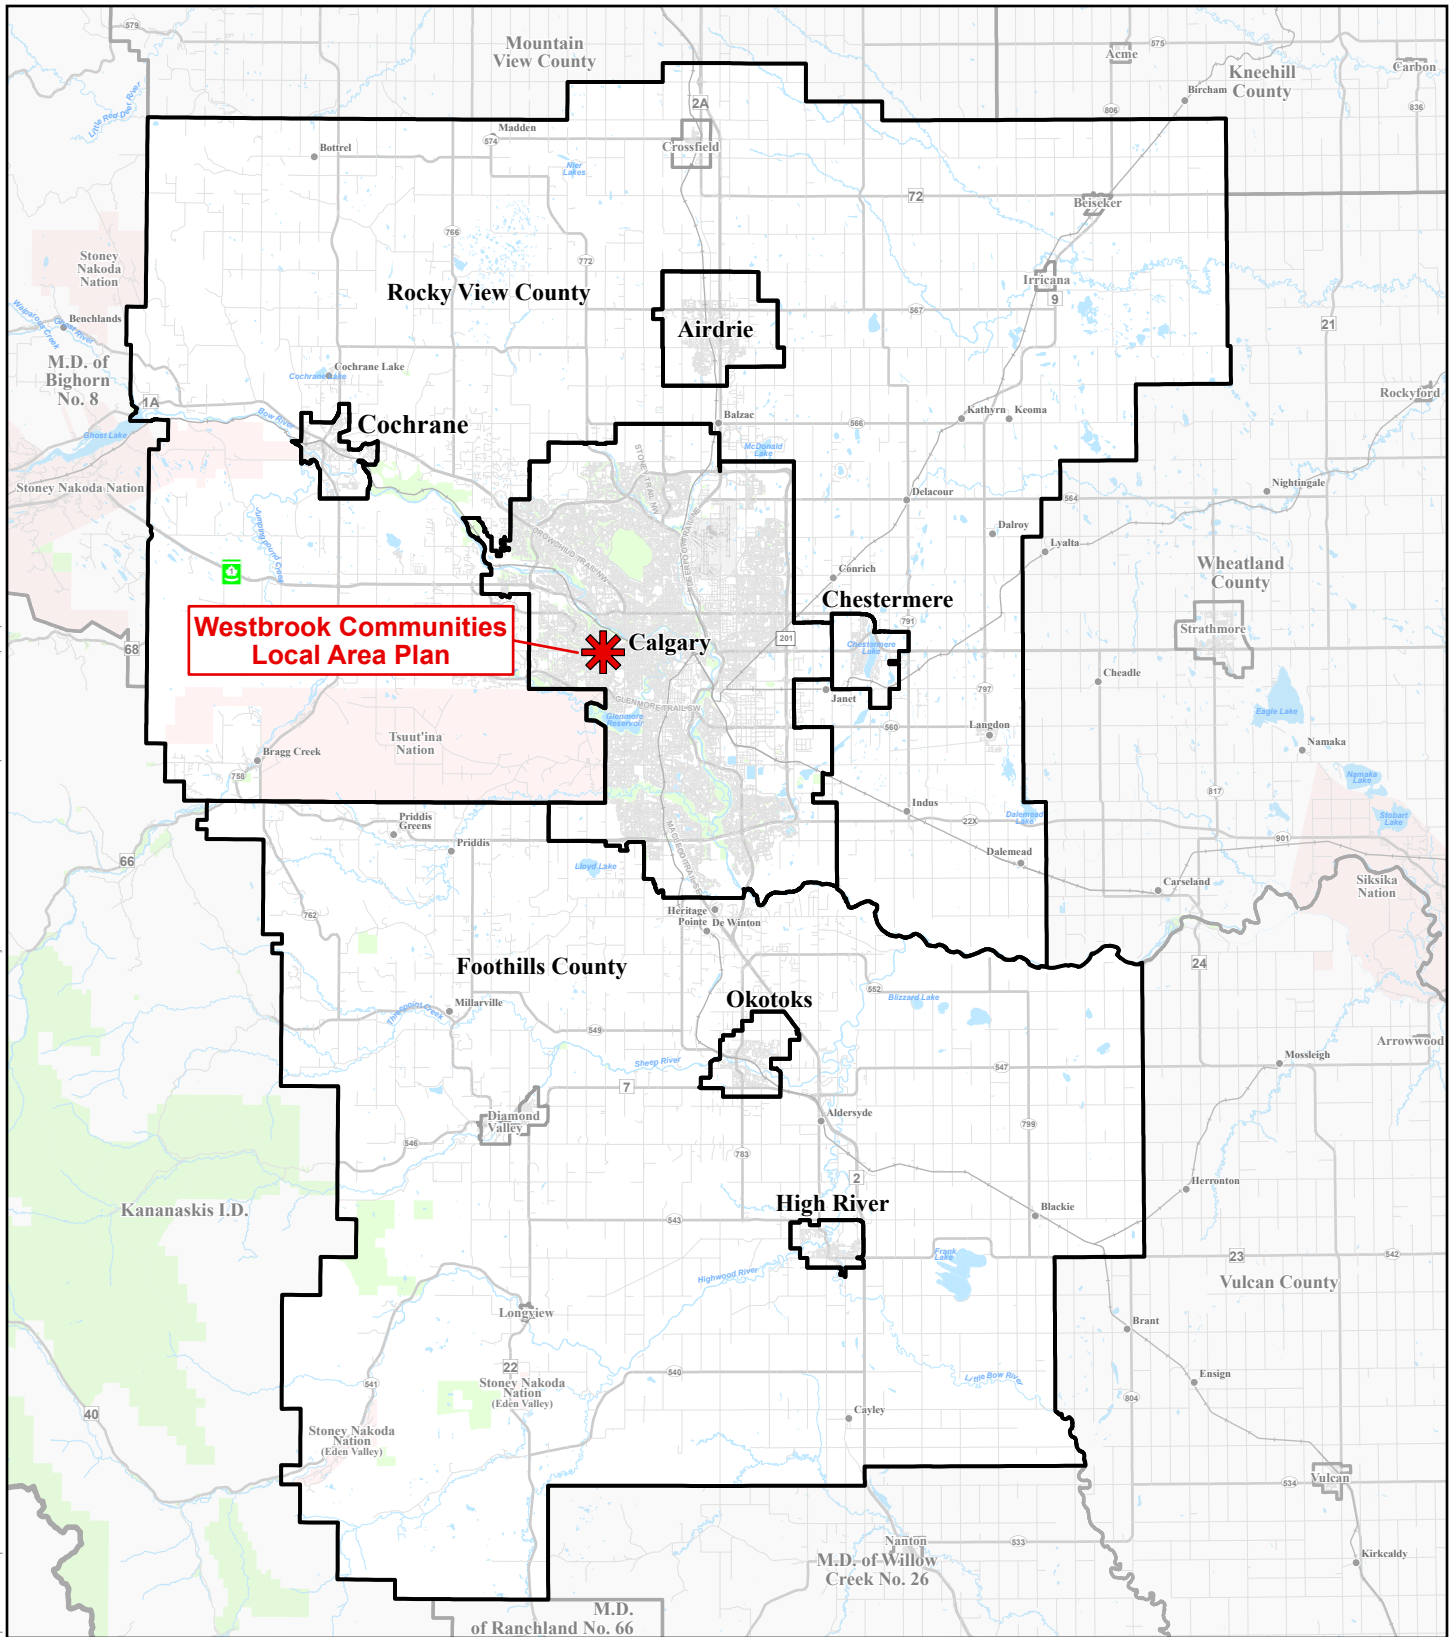

C:\Users\Jean-Paul\Local\OneDrive - CALGARY METROPOLITAN REGION BOARD\CMRB\GIS\Projects\IP20230215\REF Context\Maps\REF Context\Maps.aprx

Westbrooke Communities Local Area Plan

CMRB Municipality

Westbrooke Communities Local Area Plan
City of Calgary
2023-03
Regional Context
Regional Evaluation Framework