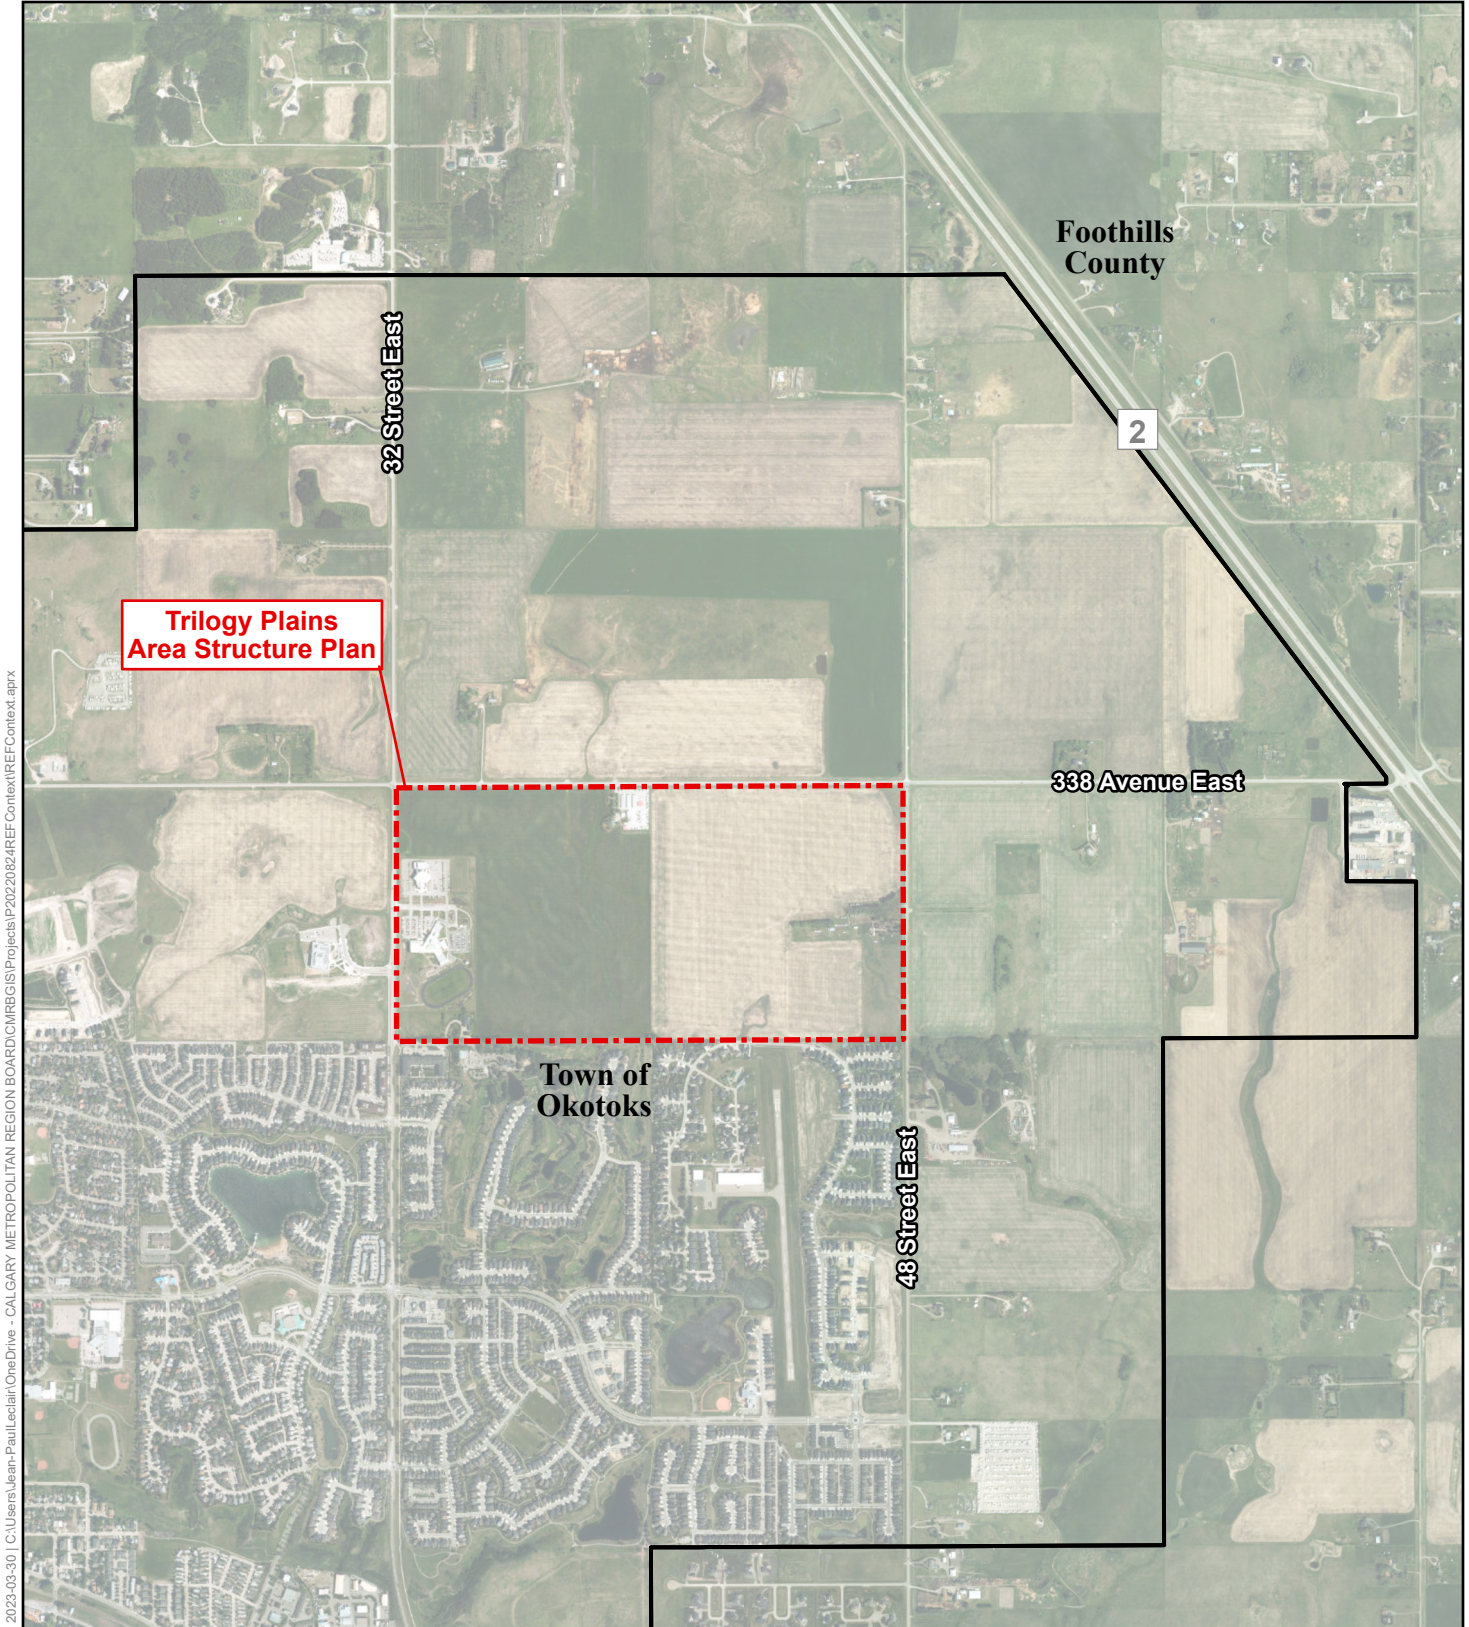

Trilogi Plains Area Structure Plan
CMRB Municipality

Calgary Metropolitan Region Board

Trilogi Plains Area Structure Plan
Okotoks
2023-04
Local Context
Regional Evaluation Framework

Data Sources: AltaLIS, ESRI
Map Created: 2023-03-30
Map are for reference purposes only. The CMRB provides no warranty, nor accepts any liability arising from any incorrect, incomplete, or misleading information.