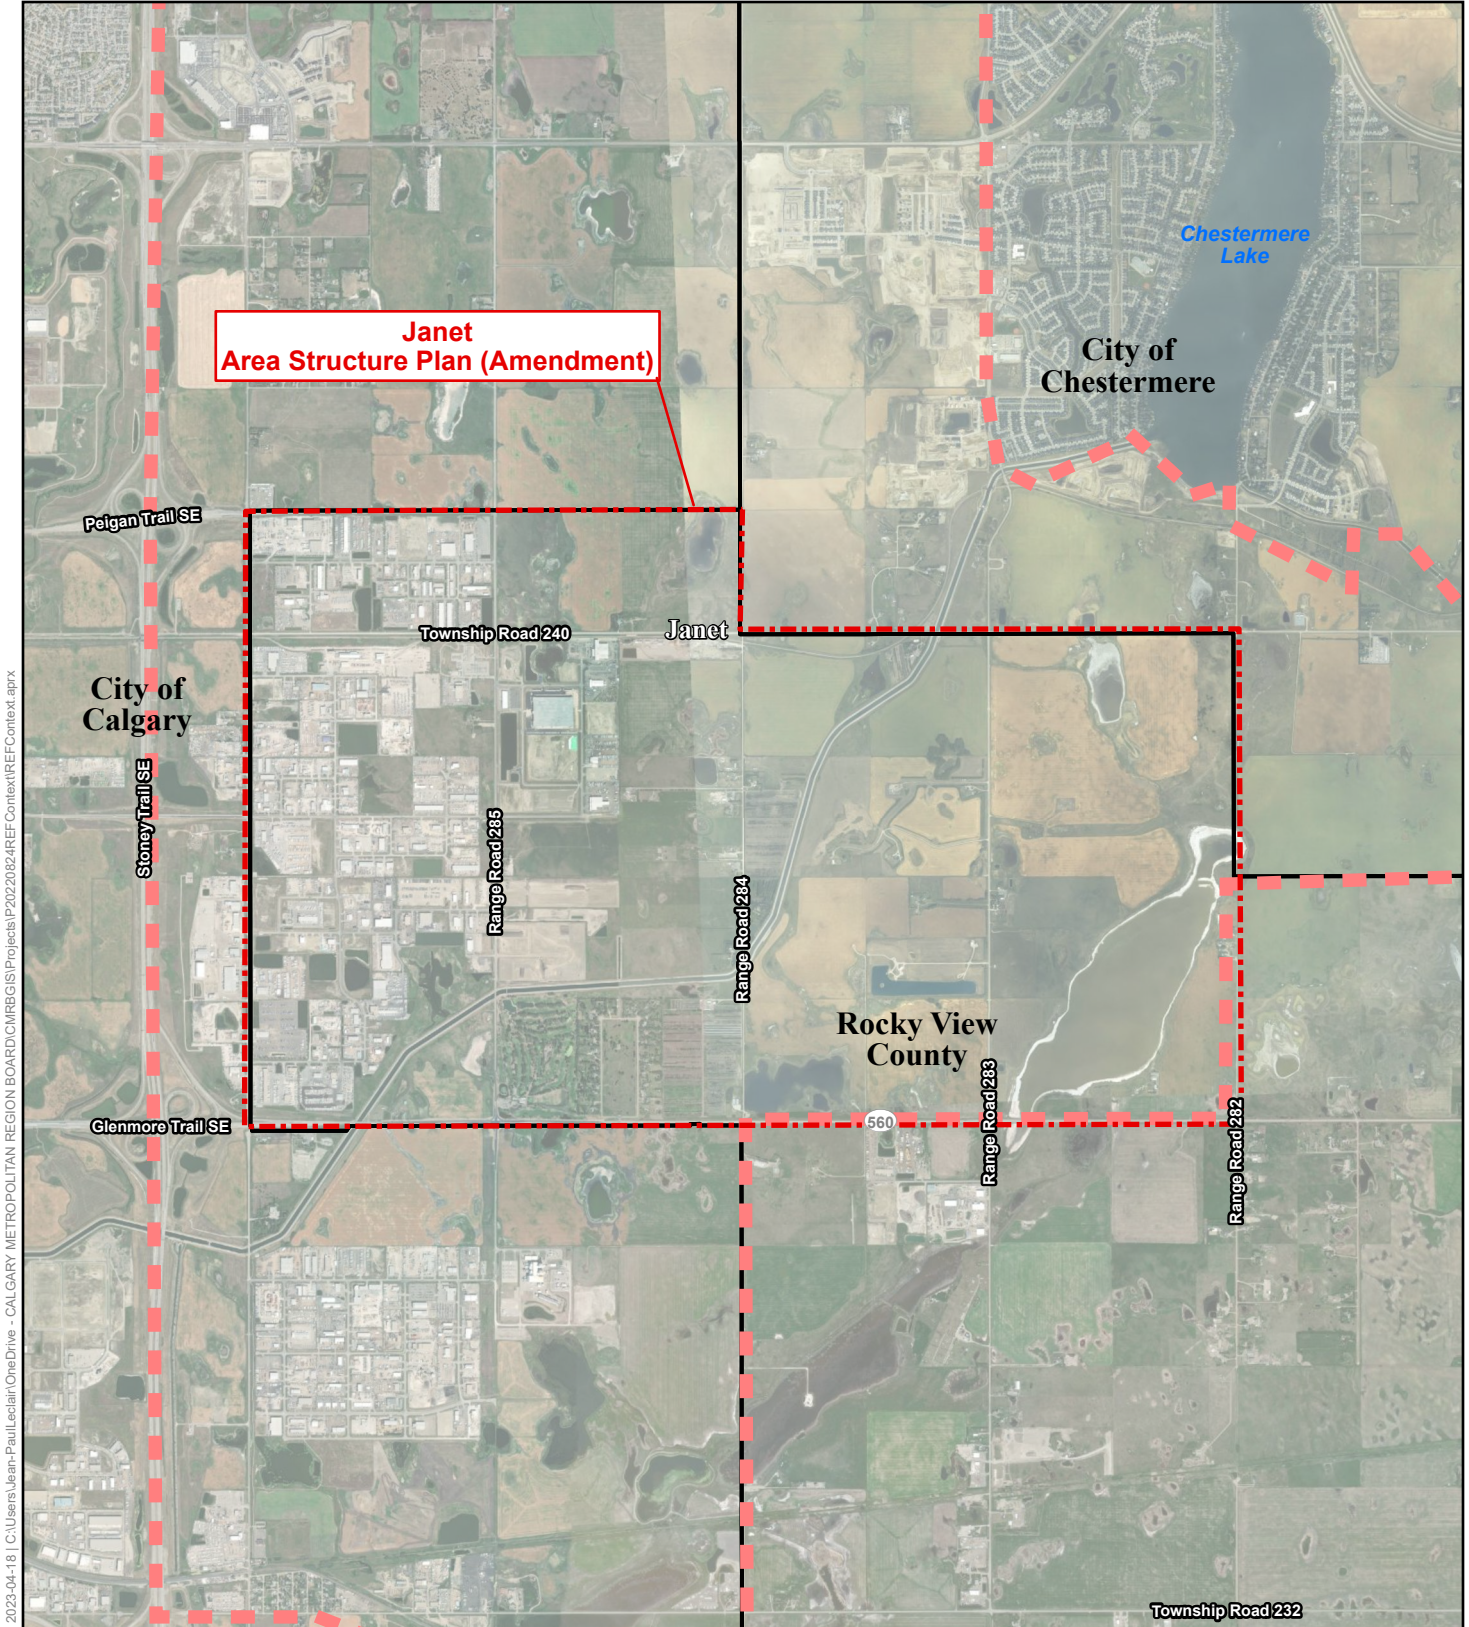

Janet Area Structure Plan (Amendment)

CMRB Municipality

Joint Planning Area

Janet Area Structure Plan (Amendment)
Rocky View County
2023-05
Local Context
Regional Evaluation Framework