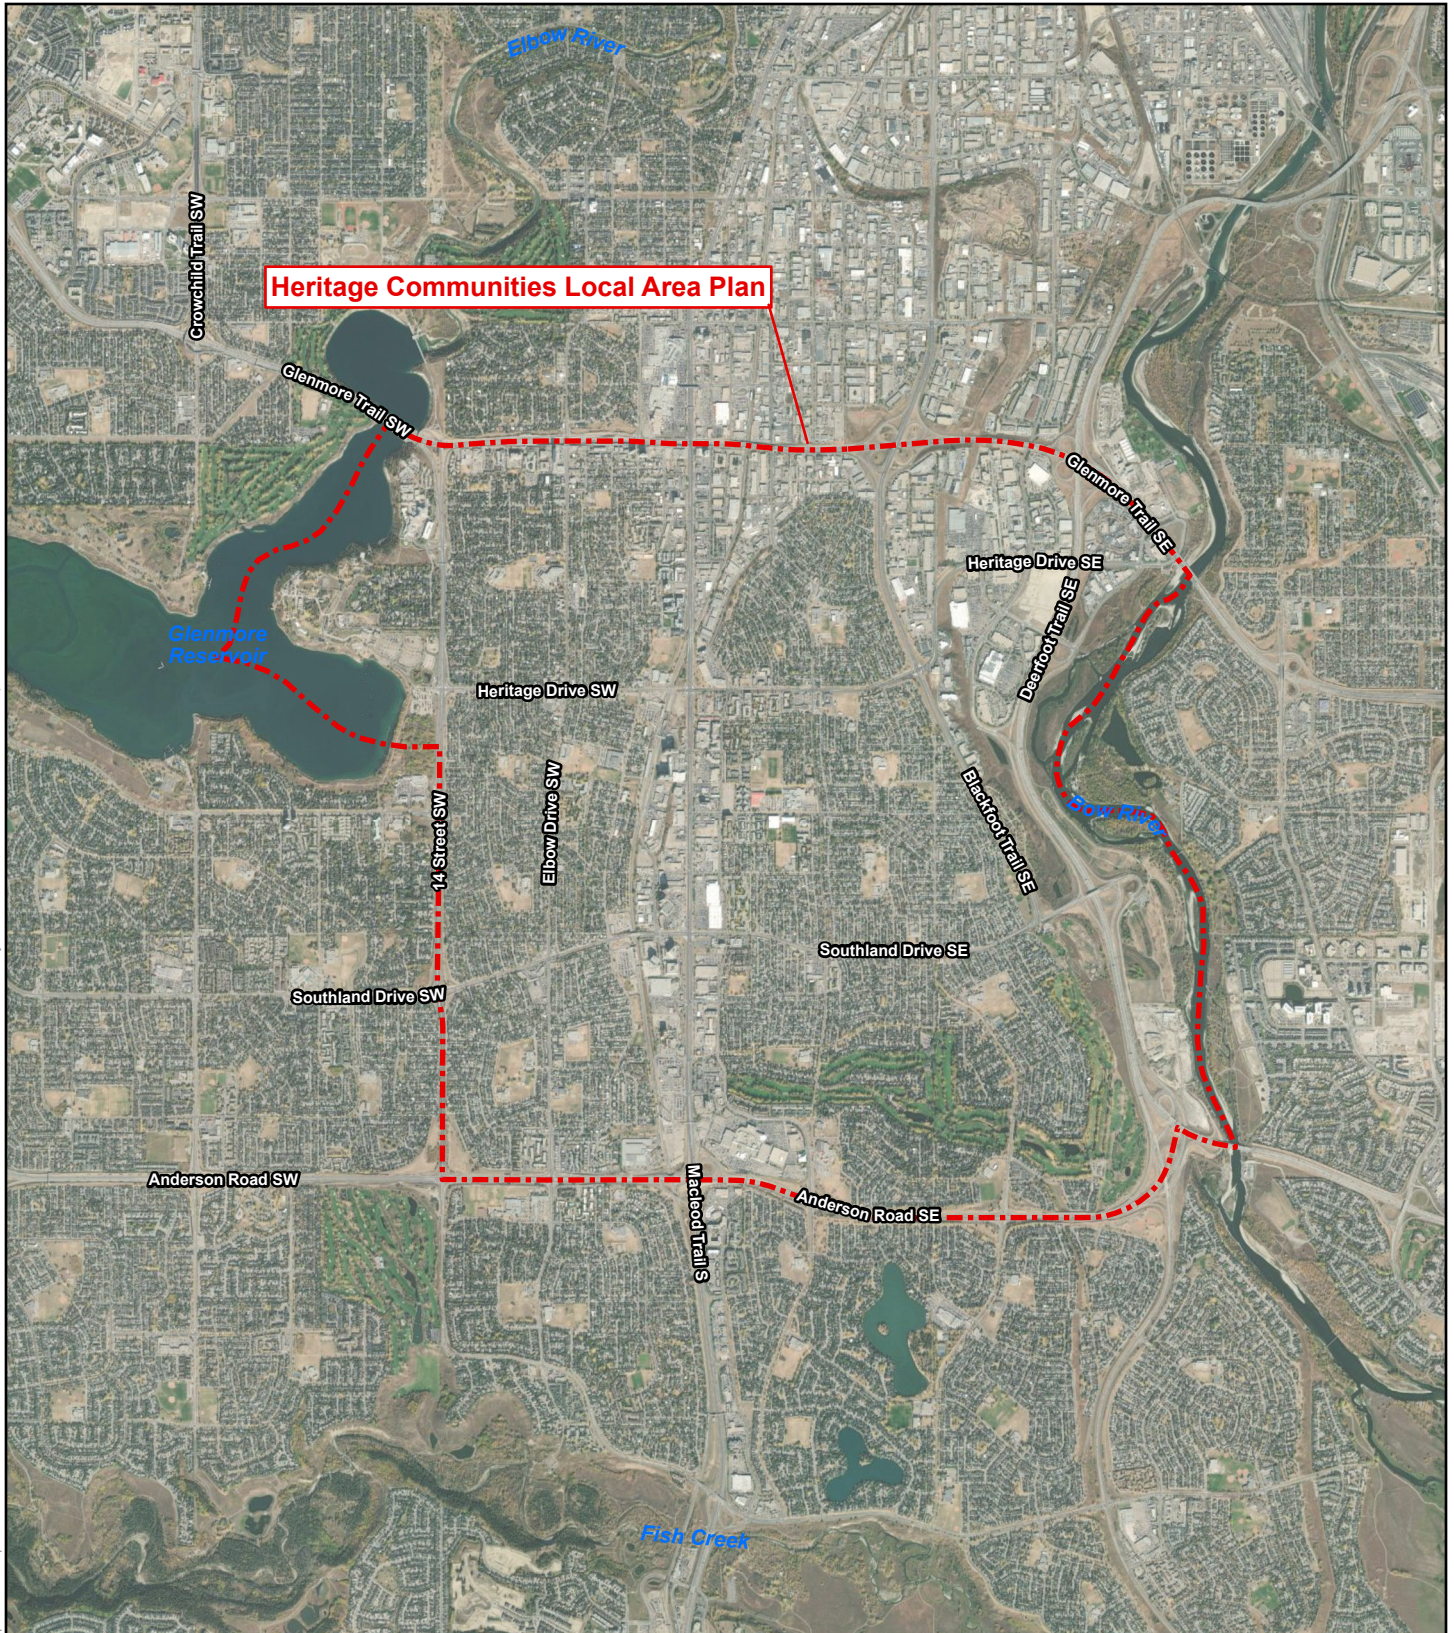

Heritage Communities Local Area Plan

Heritage Communities Local Area Plan
City of Calgary
2023-06
Local Context
Regional Evaluation Framework

Data Sources: AltaLIS, ESRI
Map Created: 2023-06-28