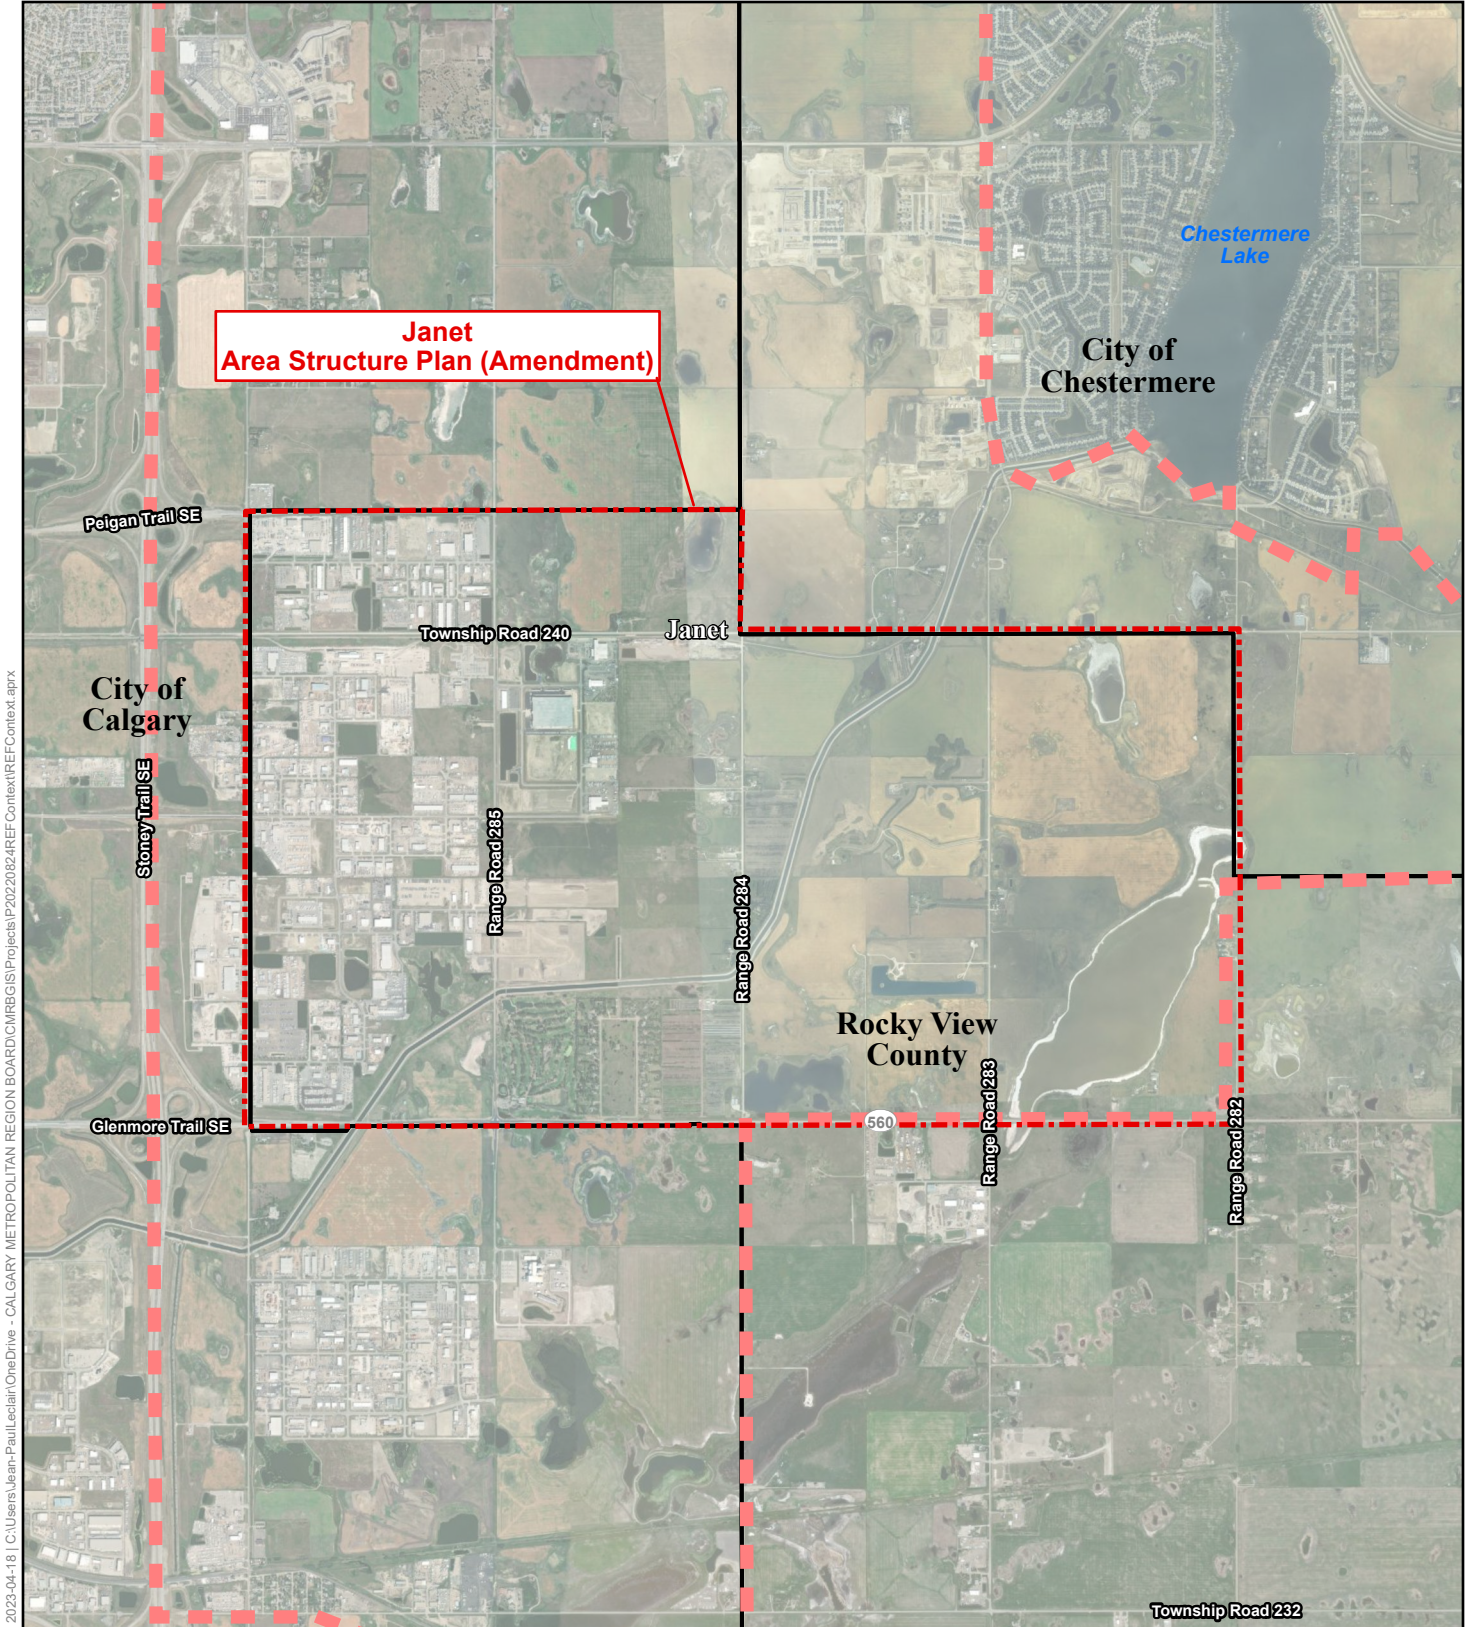

Janet Area Structure Plan (Amendment)

CMRB Municipality

Joint Planning Area

Janet Area Structure Plan (Amendment)
Rocky View County
2023-07
Local Context
Regional Evaluation Framework