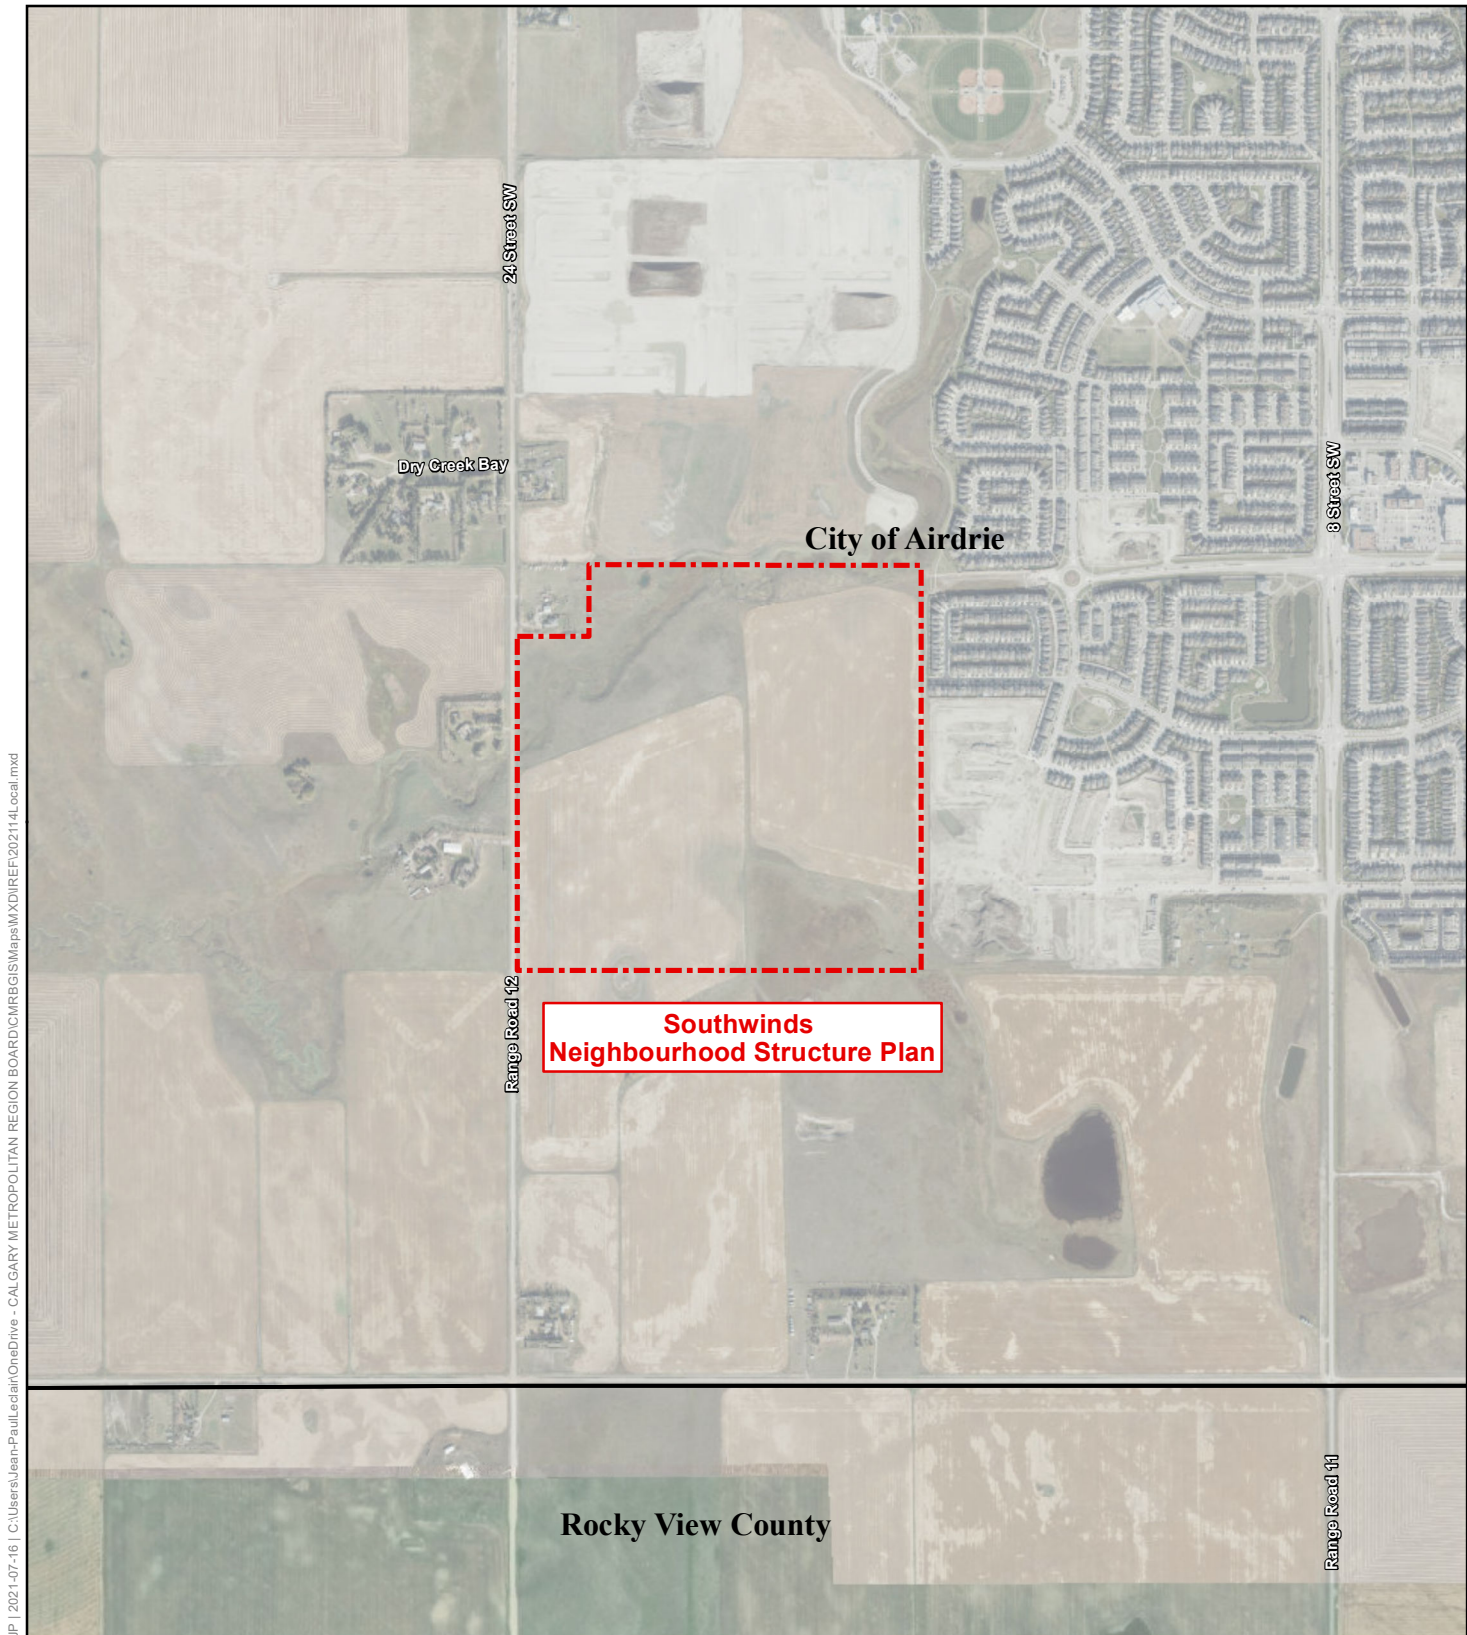

J:\2021-07-16 | C:\Users\Jean-Paul\LocalOneDrive - CALGARY METROPOLITAN REGION BOARD\CMRB\GIS\Maps\WXDIR\F202114\local.mxd

Southwinds Neighbourhood Structure Plan

CMRB Municipality

Data Sources: AltaLIS, ESRI
Map Created: 2021-07-16

Calgary Metropolitan
Region Board

Southwinds Neighbourhood Structure Plan

City of Airdrie

2021-14

Local Context

Interim Regional Evaluation Framework